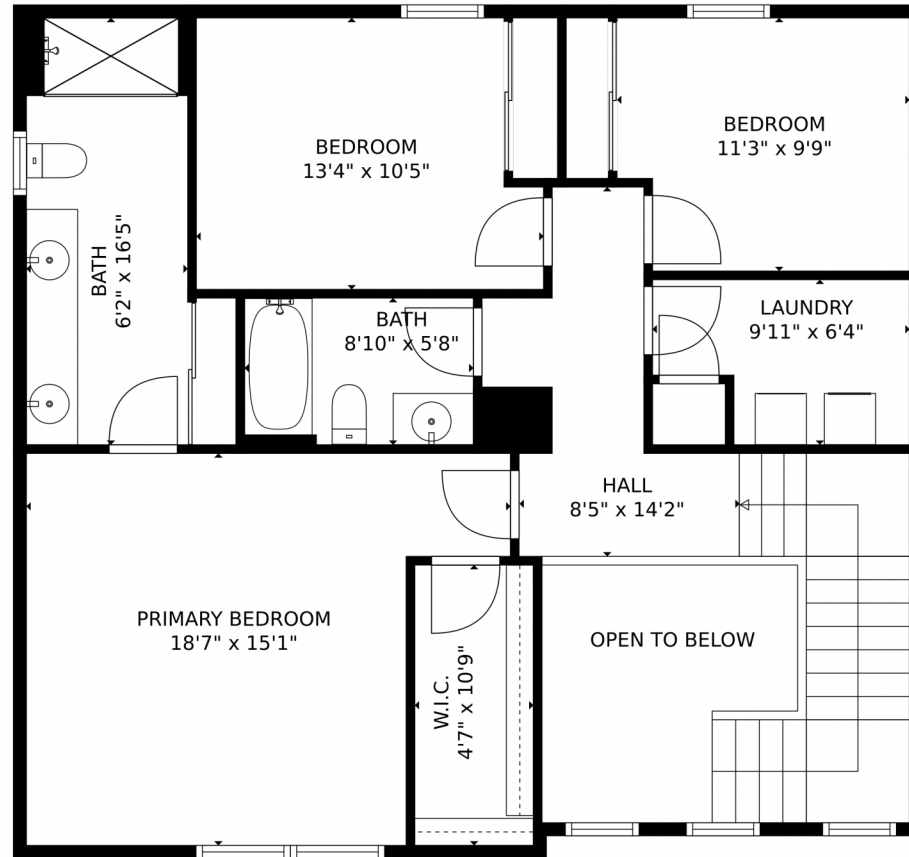

Single Family

2013 SQFT

Rondi DuPont
970-401-0123
rdupont@windermere.com

Scan code
for more
property
details

724 67th Avenue, Greeley, CO 80634 – Main Level

TOTAL: 1872 sq. ft
Below Ground: 0 sq. ft, FLOOR 2: 888 sq. ft, FLOOR 3: 984 sq. ft
EXCLUDED AREAS: BASEMENT: 878 sq. ft, PORCH: 123 sq. ft, DECK: 72 sq. ft,
GARAGE: 416 sq. ft, OPEN TO BELOW: 83 sq. ft
MEASUREMENTS CALCULATED BY V1Photos.com ARE DEEMED HIGHLY RELIABLE BUT NOT GUARANTEED.

Disclaimer: Sizes and Dimensions are Approximate, Actual May Vary.

Rondi DuPont
970-401-0123
rdupont@windermere.com

724 67th Avenue, Greeley, CO 80634 – Upper Level

TOTAL: 1872 sq. ft
Below Ground: 0 sq. ft, FLOOR 2: 888 sq. ft, FLOOR 3: 984 sq. ft
EXCLUDED AREAS: BASEMENT: 878 sq. ft, PORCH: 123 sq. ft, DECK: 72 sq. ft,
GARAGE: 416 sq. ft, OPEN TO BELOW: 83 sq. ft
MEASUREMENTS CALCULATED BY V1Photos.com ARE DEEMED HIGHLY RELIABLE BUT NOT GUARANTEED.

Disclaimer: Sizes and Dimensions are Approximate, Actual May Vary.

Rondi DuPont
970-401-0123
rdupont@windermere.com

724 67th Avenue, Greeley, CO 80634 — Lower Level

TOTAL: 1872 sq. ft
Below Ground: 0 sq. ft, FLOOR 2: 888 sq. ft, FLOOR 3: 984 sq. ft
EXCLUDED AREAS: BASEMENT: 878 sq. ft, PORCH: 123 sq. ft, DECK: 72 sq. ft,
GARAGE: 416 sq. ft, OPEN TO BELOW: 83 sq. ft
MEASUREMENTS CALCULATED BY V1Photos.com ARE DEEMED HIGHLY RELIABLE BUT NOT GUARANTEED.

Disclaimer: Sizes and Dimensions are Approximate, Actual May Vary.

Rondi DuPont
970-401-0123
rdupont@windermere.com

724 67th Avenue, Greeley, CO 80634 – All Levels

TOTAL: 1872 sq. ft
Below Ground: 0 sq. ft, FLOOR 2: 888 sq. ft, FLOOR 3: 984 sq. ft
EXCLUDED AREAS: BASEMENT: 878 sq. ft, PORCH: 123 sq. ft, DECK: 72 sq. ft,
GARAGE: 416 sq. ft, OPEN TO BELOW: 83 sq. ft