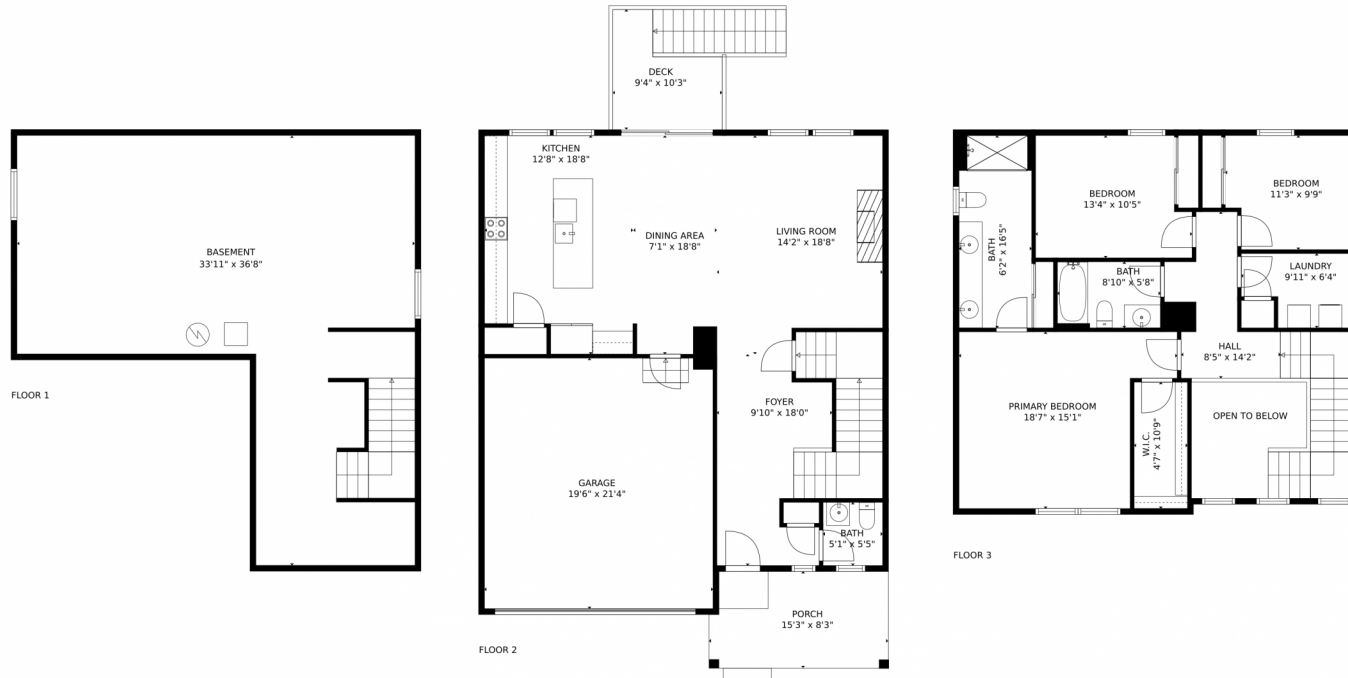

724 67th Avenue, Greeley, CO 80634 – All Levels

TOTAL: 1872 sq. ft
Below Ground: 0 sq. ft, FLOOR 2: 888 sq. ft, FLOOR 3: 984 sq. ft
EXCLUDED AREAS: BASEMENT: 878 sq. ft, PORCH: 123 sq. ft, DECK: 72 sq. ft,
GARAGE: 416 sq. ft, OPEN TO BELOW: 83 sq. ft

Disclaimer: Sizes and Dimensions are Approximate, Actual May Vary.

Rondi DuPont
970-401-0123
rdupont@windermere.com