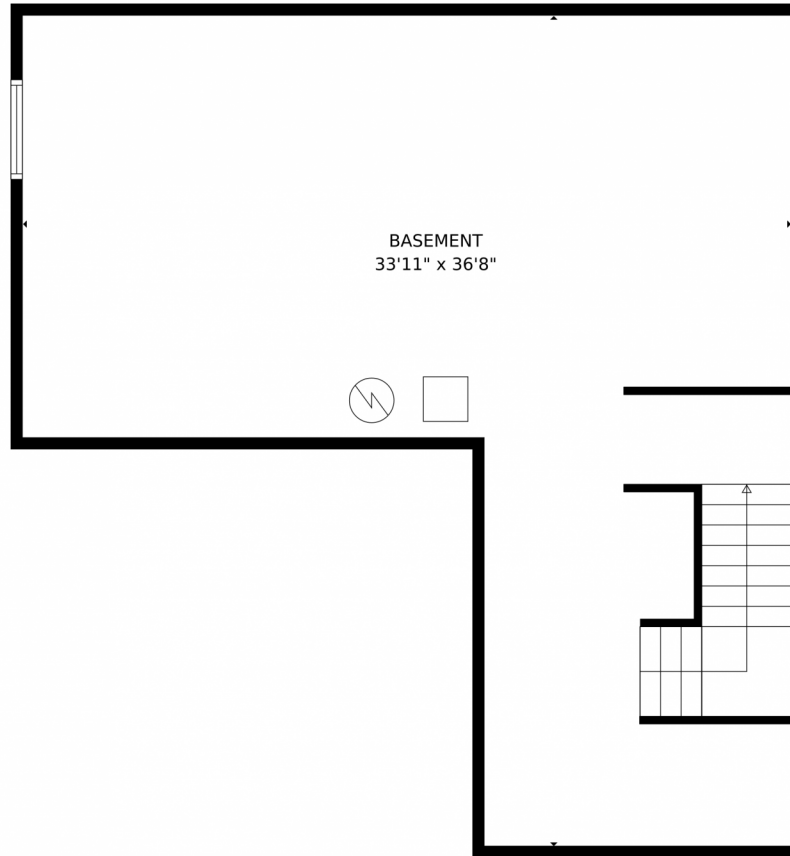

Single Family

2013 SQFT

Rondi DuPont
970-401-0123
rdupont@windermere.com

Scan code
for more
property
details

724 67th Avenue, Greeley, CO 80634 – Main Level

TOTAL: 1872 sq. ft
Below Ground: 0 sq. ft, FLOOR 2: 888 sq. ft, FLOOR 3: 984 sq. ft
EXCLUDED AREAS: BASEMENT: 878 sq. ft, PORCH: 123 sq. ft, DECK: 72 sq. ft,
GARAGE: 416 sq. ft, OPEN TO BELOW: 83 sq. ft
MEASUREMENTS CALCULATED BY V1Photos.com ARE DEEMED HIGHLY RELIABLE BUT NOT GUARANTEED.

Disclaimer: Sizes and Dimensions are Approximate, Actual May Vary.

Rondi DuPont
970-401-0123
rdupont@windermere.com

724 67th Avenue, Greeley, CO 80634 – Upper Level

TOTAL: 1872 sq. ft
Below Ground: 0 sq. ft, FLOOR 2: 888 sq. ft, FLOOR 3: 984 sq. ft
EXCLUDED AREAS: BASEMENT: 878 sq. ft, PORCH: 123 sq. ft, DECK: 72 sq. ft,
GARAGE: 416 sq. ft, OPEN TO BELOW: 83 sq. ft
MEASUREMENTS CALCULATED BY V1Photos.com ARE DEEMED HIGHLY RELIABLE BUT NOT GUARANTEED.

Disclaimer: Sizes and Dimensions are Approximate, Actual May Vary.

Rondi DuPont
970-401-0123
rdupont@windermere.com

724 67th Avenue, Greeley, CO 80634 — Lower Level

TOTAL: 1872 sq. ft
Below Ground: 0 sq. ft, FLOOR 2: 888 sq. ft, FLOOR 3: 984 sq. ft
EXCLUDED AREAS: BASEMENT: 878 sq. ft, PORCH: 123 sq. ft, DECK: 72 sq. ft,
GARAGE: 416 sq. ft, OPEN TO BELOW: 83 sq. ft
MEASUREMENTS CALCULATED BY V1Photos.com ARE DEEMED HIGHLY RELIABLE BUT NOT GUARANTEED.

Disclaimer: Sizes and Dimensions are Approximate, Actual May Vary.

Rondi DuPont
970-401-0123
rdupont@windermere.com

724 67th Avenue, Greeley, CO 80634 – All Levels

TOTAL: 1872 sq. ft
Below Ground: 0 sq. ft, FLOOR 2: 888 sq. ft, FLOOR 3: 984 sq. ft
EXCLUDED AREAS: BASEMENT: 878 sq. ft, PORCH: 123 sq. ft, DECK: 72 sq. ft,
GARAGE: 416 sq. ft, OPEN TO BELOW: 83 sq. ft