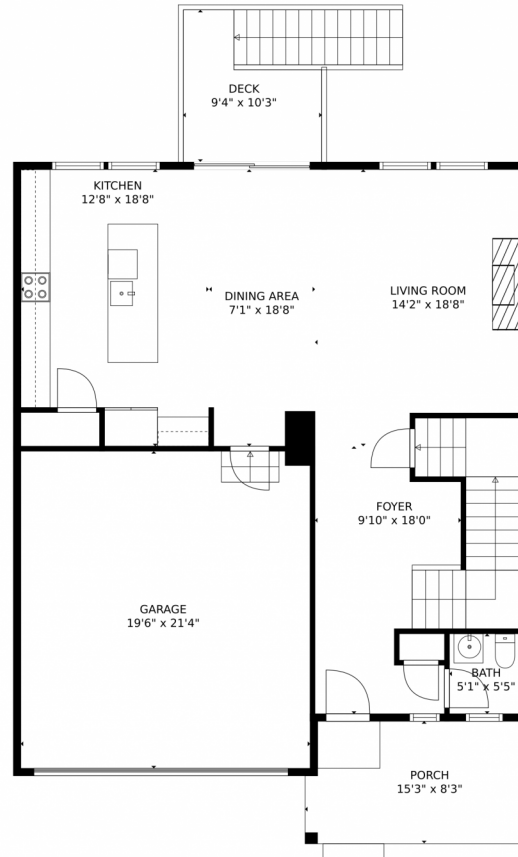

Single Family

2013 SQFT

Rondi DuPont
970-401-0123
rdupont@windermere.com

Scan code
for more
property
details

724 67th Avenue, Greeley, CO 80634 – Main Level

TOTAL: 1872 sq. ft
Below Ground: 0 sq. ft, FLOOR 2: 888 sq. ft, FLOOR 3: 984 sq. ft
EXCLUDED AREAS: BASEMENT: 878 sq. ft, PORCH: 123 sq. ft, DECK: 72 sq. ft,
GARAGE: 416 sq. ft, OPEN TO BELOW: 83 sq. ft
MEASUREMENTS CALCULATED BY V1Photos.com ARE DEEMED HIGHLY RELIABLE BUT NOT GUARANTEED.

Disclaimer: Sizes and Dimensions are Approximate, Actual May Vary.

Rondi DuPont
970-401-0123
rdupont@windermere.com

724 67th Avenue, Greeley, CO 80634 – Upper Level

TOTAL: 1872 sq. ft
Below Ground: 0 sq. ft, FLOOR 2: 888 sq. ft, FLOOR 3: 984 sq. ft
EXCLUDED AREAS: BASEMENT: 878 sq. ft, PORCH: 123 sq. ft, DECK: 72 sq. ft,
GARAGE: 416 sq. ft, OPEN TO BELOW: 83 sq. ft
MEASUREMENTS CALCULATED BY V1Photos.com ARE DEEMED HIGHLY RELIABLE BUT NOT GUARANTEED.

Disclaimer: Sizes and Dimensions are Approximate, Actual May Vary.

Rondi DuPont
970-401-0123
rdupont@windermere.com

724 67th Avenue, Greeley, CO 80634 — Lower Level

TOTAL: 1872 sq. ft
Below Ground: 0 sq. ft, FLOOR 2: 888 sq. ft, FLOOR 3: 984 sq. ft
EXCLUDED AREAS: BASEMENT: 878 sq. ft, PORCH: 123 sq. ft, DECK: 72 sq. ft,
GARAGE: 416 sq. ft, OPEN TO BELOW: 83 sq. ft
MEASUREMENTS CALCULATED BY V1Photos.com ARE DEEMED HIGHLY RELIABLE BUT NOT GUARANTEED.

Disclaimer: Sizes and Dimensions are Approximate, Actual May Vary.

Rondi DuPont
970-401-0123
rdupont@windermere.com

724 67th Avenue, Greeley, CO 80634 – All Levels

TOTAL: 1872 sq. ft
Below Ground: 0 sq. ft, FLOOR 2: 888 sq. ft, FLOOR 3: 984 sq. ft
EXCLUDED AREAS: BASEMENT: 878 sq. ft, PORCH: 123 sq. ft, DECK: 72 sq. ft,
GARAGE: 416 sq. ft, OPEN TO BELOW: 83 sq. ft