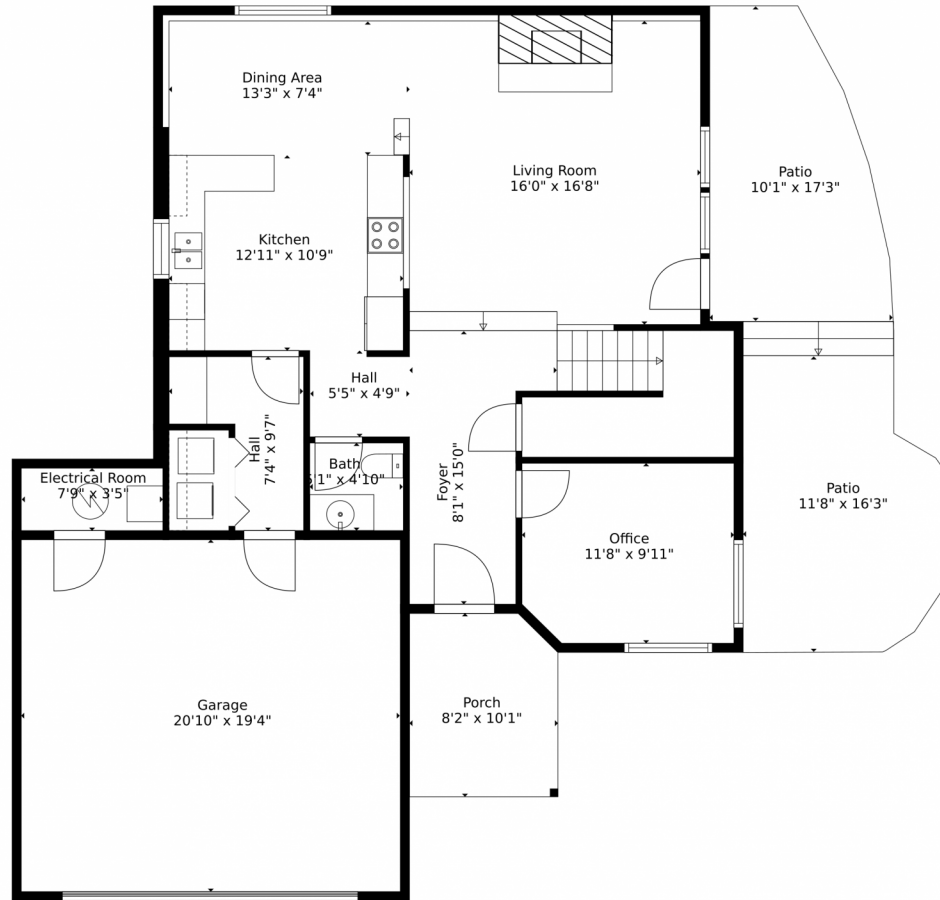

595 Hy-Vu Drive, Evergreen, CO 80439 – Main Level

Measurements Calculated By V1photos.com Are Deemed Highly Reliable But Not Guaranteed

Disclaimer: Sizes and Dimensions are Approximate, Actual May Vary.

Matt Bachus
720-644-9363
matt@tuppersteam.com