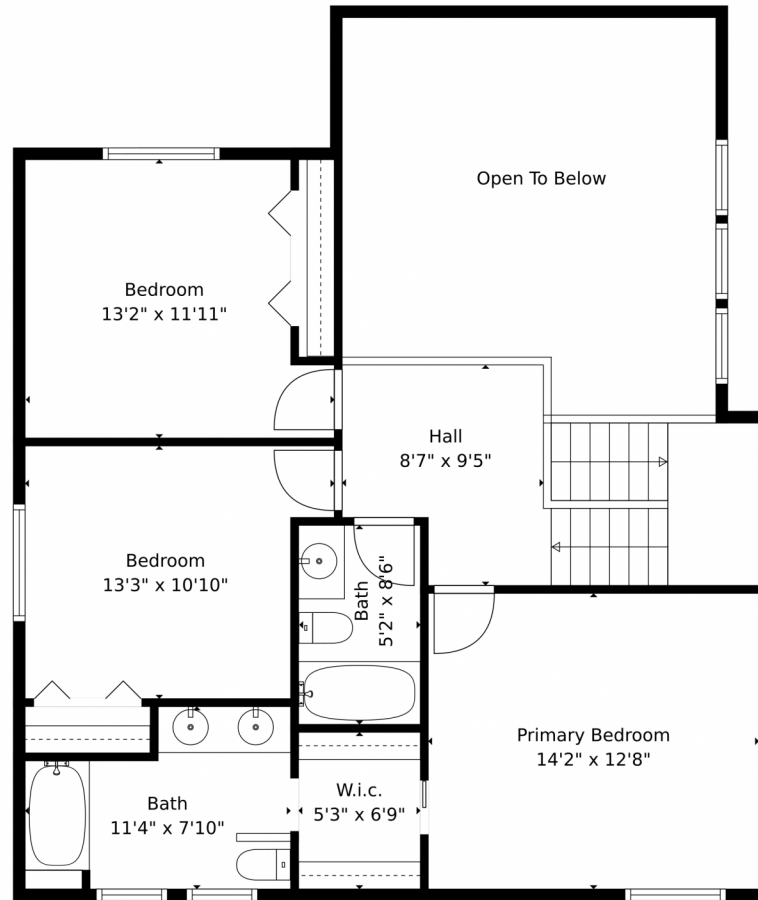

Disclaimer: Sizes and Dimensions are Approximate, Actual May Vary.

Matt Bachus
720-644-9363
matt@tuppersteam.com

Scan code
for more
property
details

595 Hy-Vu Drive, Evergreen, CO 80439 – Upper Level

Measurements Calculated By V1photos.com Are Deemed Highly Reliable But Not Guaranteed

Floor 2

Measurements Calculated By V1photos.com Are Deemed Highly Reliable But Not Guaranteed

Disclaimer: Sizes and Dimensions are Approximate, Actual May Vary.

Matt Bachus
720-644-9363
matt@tuppersteam.com