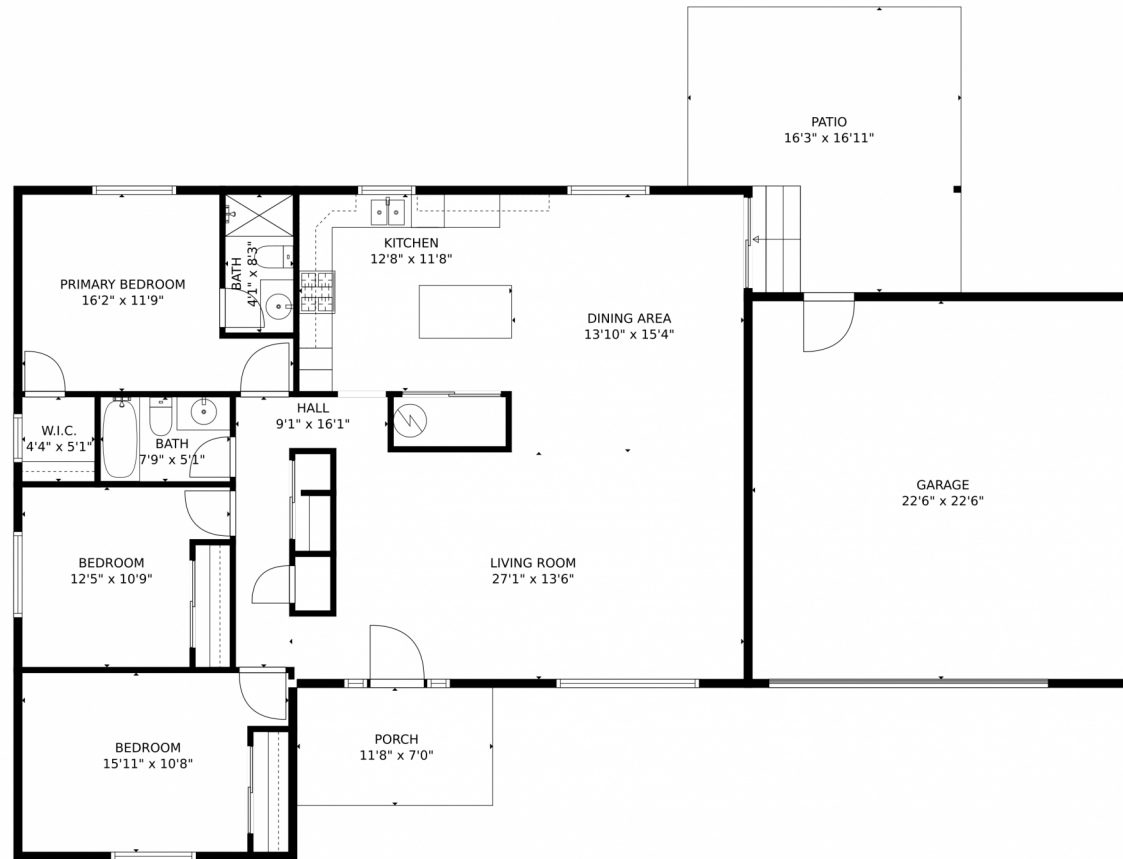

 Single Family

 1499 SQFT

 3 Beds

 2 Baths

 2 Car

Jordan Kermes
952-956-2958
jkermes@wedgewoodhomesrealty.com
<https://colorado.wedgewoodhomesrealty.com>

TOTAL: 1406 sq. ft
FLOOR 1: 1406 sq. ft
EXCLUDED AREAS: GARAGE: 507 sq. ft, PATIO: 235 sq. ft, PORCH: 82 sq. ft
MEASUREMENTS CALCULATED BY V1Photos.com ARE DEEMED HIGHLY RELIABLE BUT NOT GUARANTEED.