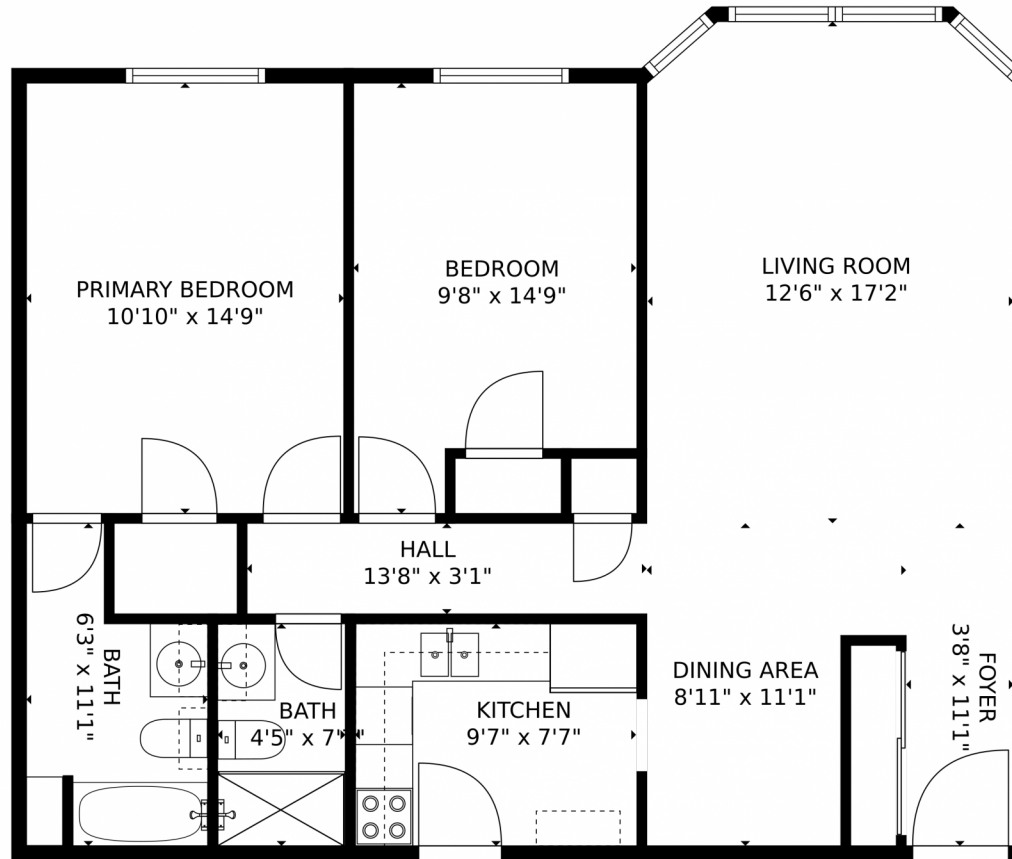

2250 Northeast 66th Street, Fort Lauderdale, FL 33308 – All Levels

TOTAL: 905 sq. ft
FLOOR 1: 905 sq. ft

Disclaimer: Sizes and Dimensions are Approximate, Actual May Vary.

Rachael Barach
954-815-1418
rachael@rachaelbarach.com
<https://www.therachaelbarachgroup.com/>

Scan code
for more
property
details