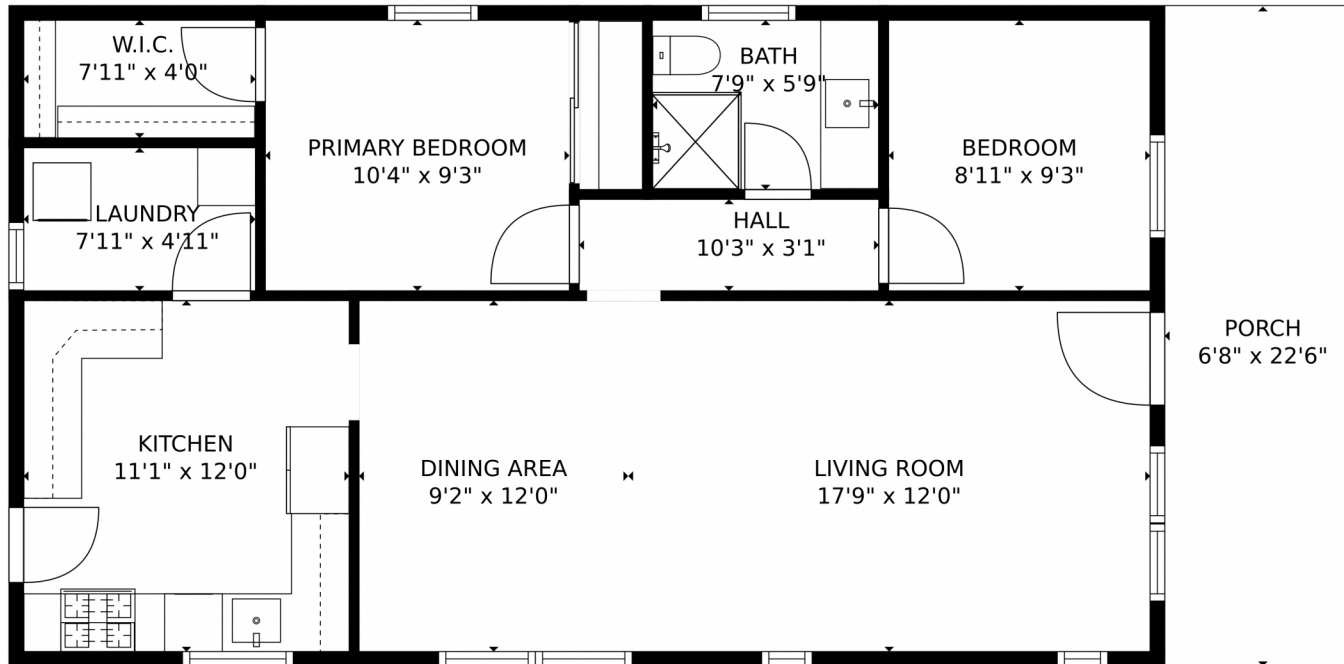

2645 Meade Street, Denver, CO 80211 – Main Level

TOTAL: 826 sq. ft
FLOOR 1: 826 sq. ft
EXCLUDED AREAS: PORCH: 151 sq. ft

Disclaimer: Sizes and Dimensions are Approximate, Actual May Vary.

Jeff Settle
303-868-8078
jeff@rentalfriends.com

Scan code
for more
property
details