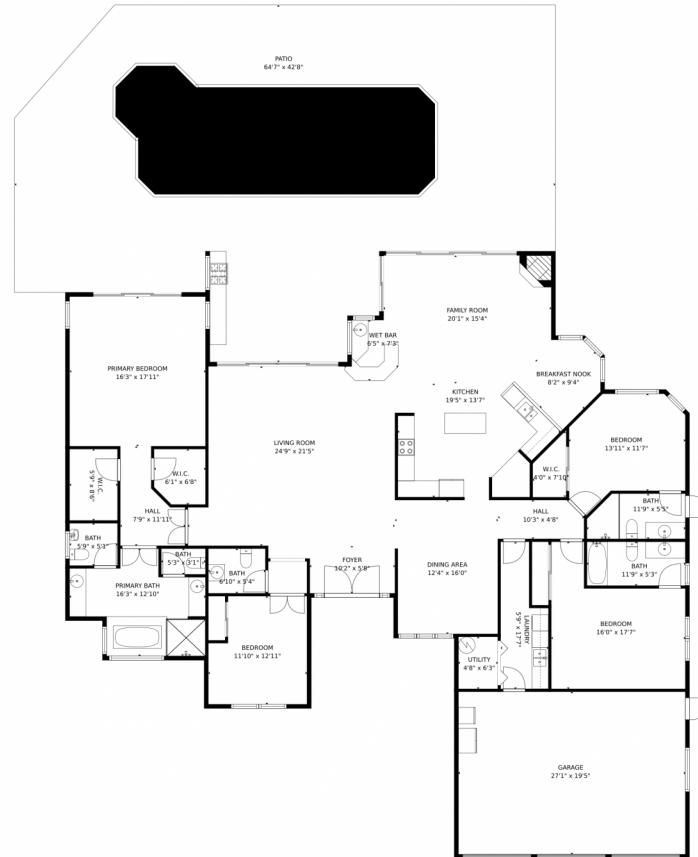

1684 Southwest 20th Avenue, Boca Raton, FL 33486 – Floor Plan

TOTAL: 3003 sq. ft
FLOOR 1: 3003 sq. ft
EXCLUDED AREAS: GARAGE: 527 sq. ft, PATIO: 1705 sq. ft

Disclaimer: Sizes and Dimensions are Approximate, Actual May Vary.

Donna Hardy
561-289-8841
donnahardyrealtor@gmail.com