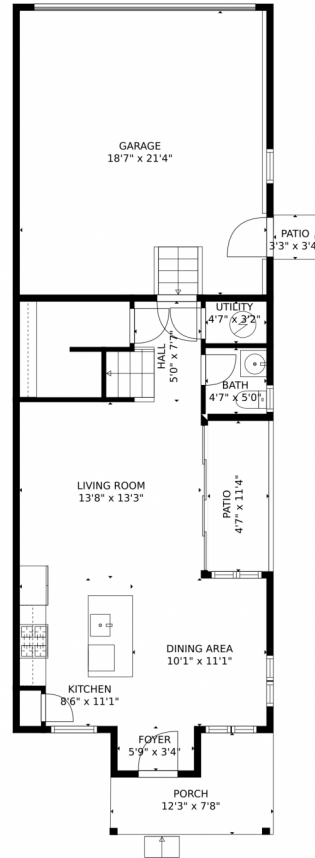

 Single Family

 1600 SQFT

 3 Beds

 2/1 Baths

Taylor Haas
303-665-7368
taylorh@coloradorp.com
<https://www.coloradorp.com/available-rental-properties-denver>

17255 East Center Place, Aurora, CO 80017 – Main Level

TOTAL: 1343 sq. ft

FLOOR 1: 537 sq. ft, FLOOR 2: 806 sq. ft

EXCLUDED AREAS: UTILITY: 29 sq. ft, GARAGE: 397 sq. ft, PATIO: 63 sq. ft,
PORCH: 71 sq. ft

MEASUREMENTS CALCULATED BY V1Photos.com ARE DEEMED HIGHLY RELIABLE BUT NOT GUARANTEED.

17255 East Center Place, Aurora, CO 80017 – Upper Level

TOTAL: 1343 sq. ft
FLOOR 1: 537 sq. ft, FLOOR 2: 806 sq. ft
EXCLUDED AREAS: UTILITY: 29 sq. ft, GARAGE: 397 sq. ft, PATIO: 63 sq. ft,
PORCH: 71 sq. ft
MEASUREMENTS CALCULATED BY V1Photos.com ARE DEEMED HIGHLY RELIABLE BUT NOT GUARANTEED.