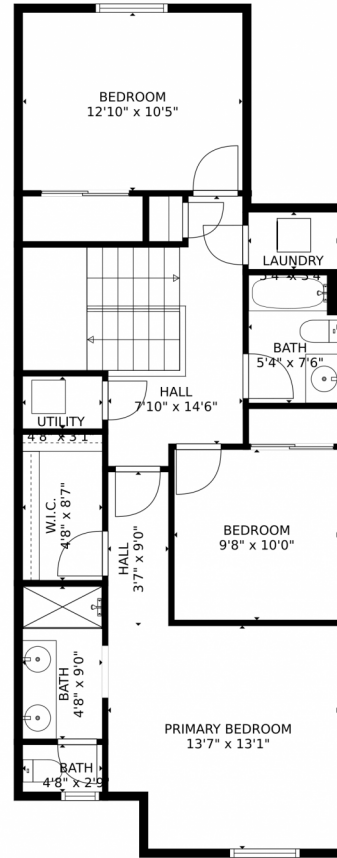

TOTAL: 1343 sq. ft

FLOOR 1: 537 sq. ft, FLOOR 2: 806 sq. ft

EXCLUDED AREAS: UTILITY: 29 sq. ft, GARAGE: 397 sq. ft, PATIO: 63 sq. ft,
PORCH: 71 sq. ft

MEASUREMENTS CALCULATED BY V1Photos.com ARE DEEMED HIGHLY RELIABLE BUT NOT GUARANTEED.

Disclaimer: Sizes and Dimensions are Approximate, Actual May Vary.

Taylor Haas

303-665-7368

taylorh@coloradorpm.com

<https://www.coloradorpm.com/available-rental-properties-denver>

Scan code
for more
property
details

17255 East Center Place, Aurora, CO 80017 – Upper Level

TOTAL: 1343 sq. ft
FLOOR 1: 537 sq. ft, FLOOR 2: 806 sq. ft
EXCLUDED AREAS: UTILITY: 29 sq. ft, GARAGE: 397 sq. ft, PATIO: 63 sq. ft,
PORCH: 71 sq. ft
MEASUREMENTS CALCULATED BY V1Photos.com ARE DEEMED HIGHLY RELIABLE BUT NOT GUARANTEED.