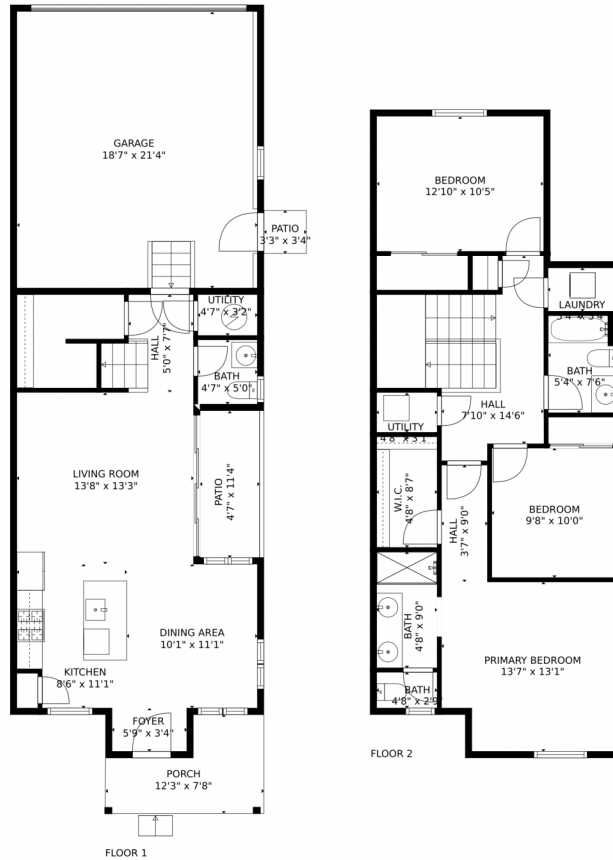

17255 East Center Place, Aurora, CO 80017 – All Levels

TOTAL: 1343 sq. ft
FLOOR 1: 537 sq. ft, FLOOR 2: 806 sq. ft
EXCLUDED AREAS: UTILITY: 29 sq. ft, GARAGE: 397 sq. ft, PATIO: 63 sq. ft,
PORCH: 71 sq. ft

Disclaimer: Sizes and Dimensions are Approximate, Actual May Vary.

Taylor Haas

303-665-7368

taylorh@coloradorpm.com

<https://www.coloradorpm.com/available-rental-properties-denver>

Scan code
for more
property
details