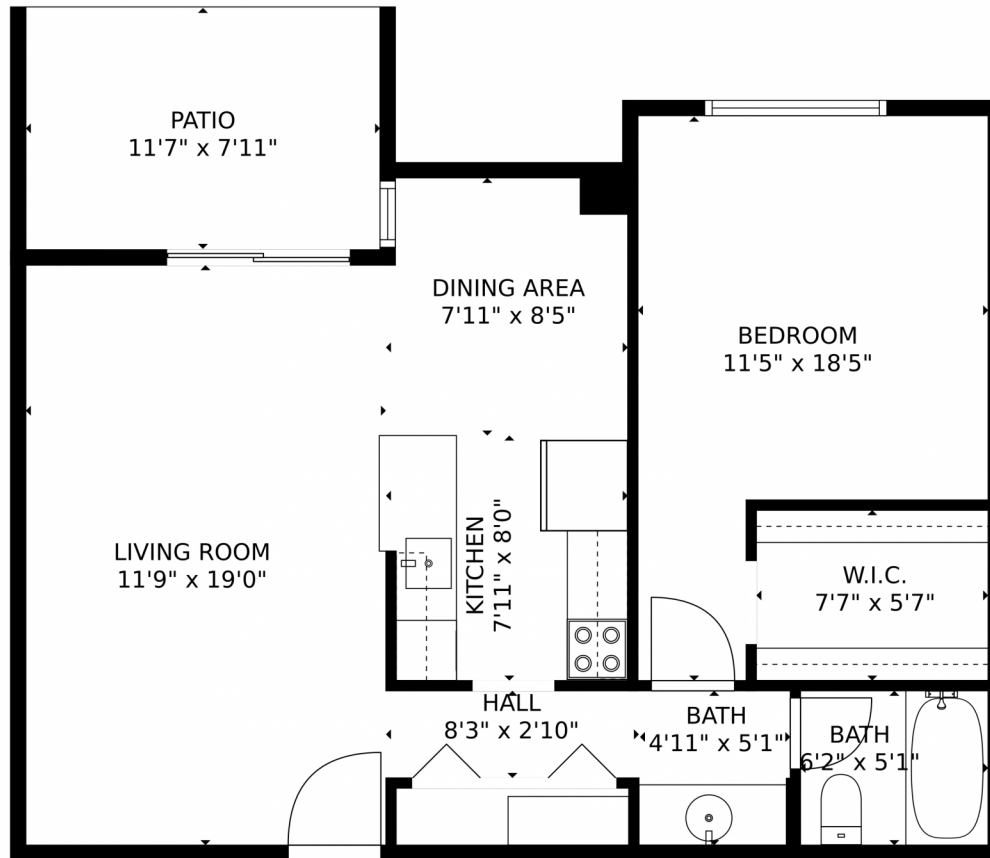

2325 South Linden Court, Denver, CO 80222 – Main Level

TOTAL: 675 sq. ft
FLOOR 1: 675 sq. ft
EXCLUDED AREAS: PATIO: 92 sq. ft

Disclaimer: Sizes and Dimensions are Approximate, Actual May Vary.

Taylor Haas

303-665-7368

taylorh@coloradorpm.com

<https://www.coloradorpm.com/available-rental-properties-denver>

Scan code
for more
property
details