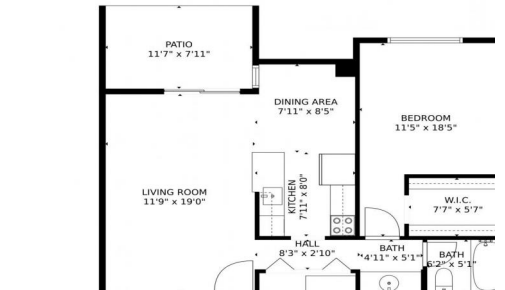

2325 South Linden Court, 118, Denver, CO 80222 - Main Level

Single Family

703 SQFT

1 Bed

1 Baths

Taylor Haas

303-665-7368

taylorh@coloradorpm.com

<https://www.coloradorpm.com/available-rental-properties-denver>

Scan code
 for more
 property
 details

2325 South Linden Court, Denver, CO 80222 – Main Level

TOTAL: 675 sq. ft
FLOOR 1: 675 sq. ft
EXCLUDED AREAS: PATIO: 92 sq. ft

MEASUREMENTS CALCULATED BY V1Photos.com ARE DEEMED HIGHLY RELIABLE BUT NOT GUARANTEED.

Disclaimer: Sizes and Dimensions are Approximate, Actual May Vary.

Taylor Haas

303-665-7368

taylorh@coloradorpm.com

<https://www.coloradorpm.com/available-rental-properties-denver>