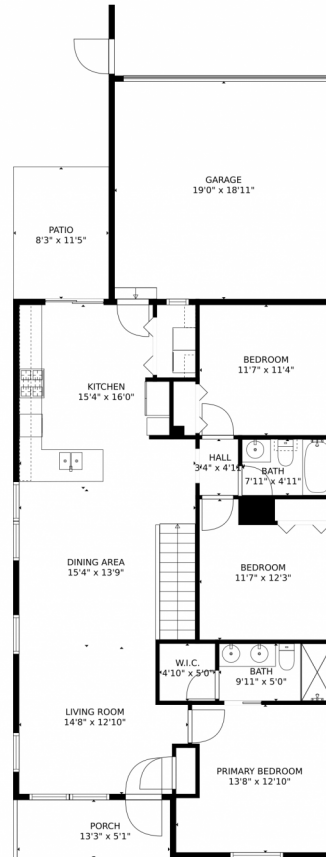

746 Gateway Park Lane, Berthoud, CO 80513 – Main Level

TOTAL: 1231 sq. ft
Below Ground: 0 sq. ft, FLOOR 2: 1231 sq. ft
EXCLUDED AREAS: BASEMENT: 1189 sq. ft, GARAGE: 359 sq. ft, PORCH: 68 sq. ft,
PATIO: 95 sq. ft

Disclaimer: Sizes and Dimensions are Approximate, Actual May Vary.

Taylor Haas
303-665-7368
taylorh@coloradorpm.com
<https://www.coloradorpm.com/available-rental-properties-denver>

Scan code
for more
property
details