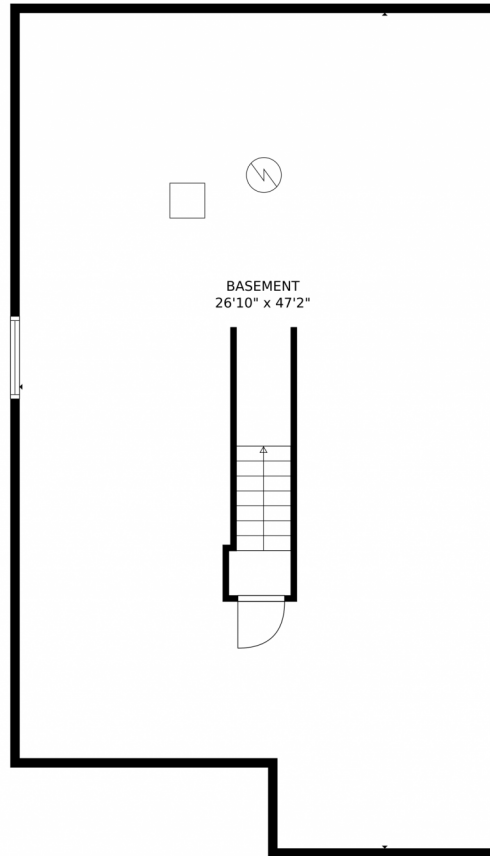

746 Gateway Park Lane, Berthoud, CO 80513 – Lower Level

TOTAL: 1231 sq. ft
Below Ground: 0 sq. ft, FLOOR 2: 1231 sq. ft
EXCLUDED AREAS: BASEMENT: 1189 sq. ft, GARAGE: 359 sq. ft, PORCH: 68 sq. ft,
PATIO: 95 sq. ft

Disclaimer: Sizes and Dimensions are Approximate, Actual May Vary.

Taylor Haas
303-665-7368
taylorh@coloradorpm.com
<https://www.coloradorpm.com/available-rental-properties-denver>