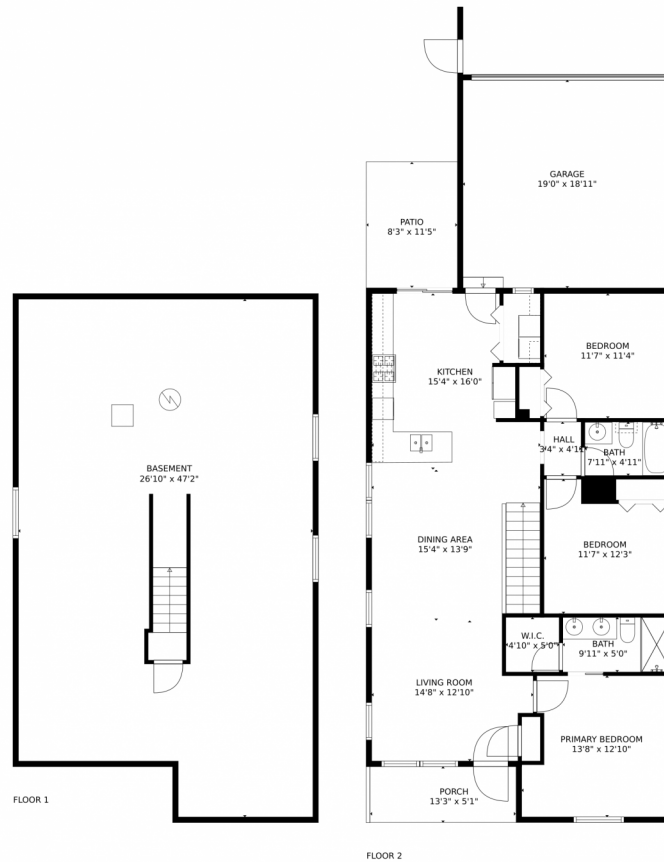

746 Gateway Park Lane, Berthoud, CO 80513 – All Levels

TOTAL: 1231 sq. ft
Below Ground: 0 sq. ft, FLOOR 2: 1231 sq. ft
EXCLUDED AREAS: BASEMENT: 1189 sq. ft, GARAGE: 359 sq. ft, PORCH: 68 sq. ft,
PATIO: 95 sq. ft

Disclaimer: Sizes and Dimensions are Approximate, Actual May Vary.

Taylor Haas

303-665-7368

taylorh@coloradorpm.com

<https://www.coloradorpm.com/available-rental-properties-denver>

Scan code
for more
property
details