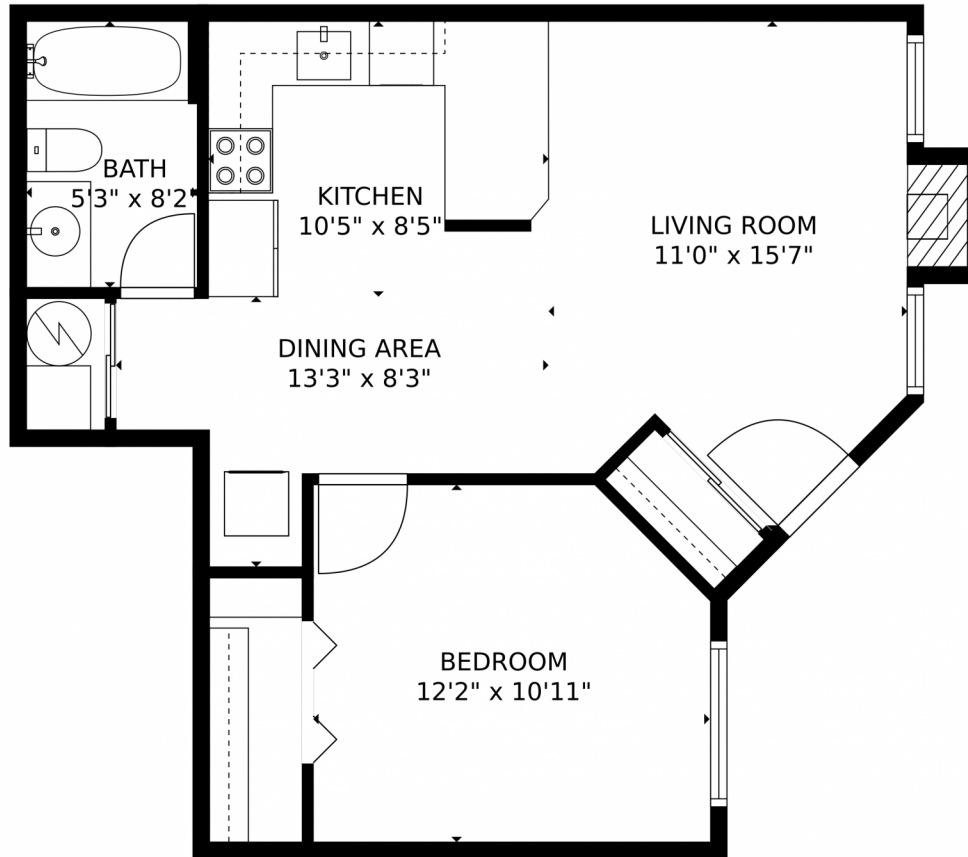

TOTAL: 546 sq. ft
FLOOR 1: 546 sq. ft
EXCLUDED AREAS: FIREPLACE: 4 sq. ft

Disclaimer: Sizes and Dimensions are Approximate, Actual May Vary.

Taylor Haas

303-665-7368

taylorh@coloradorpm.com

<https://www.coloradorpm.com/available-rental-properties-denver>

Scan code
for more
property
details