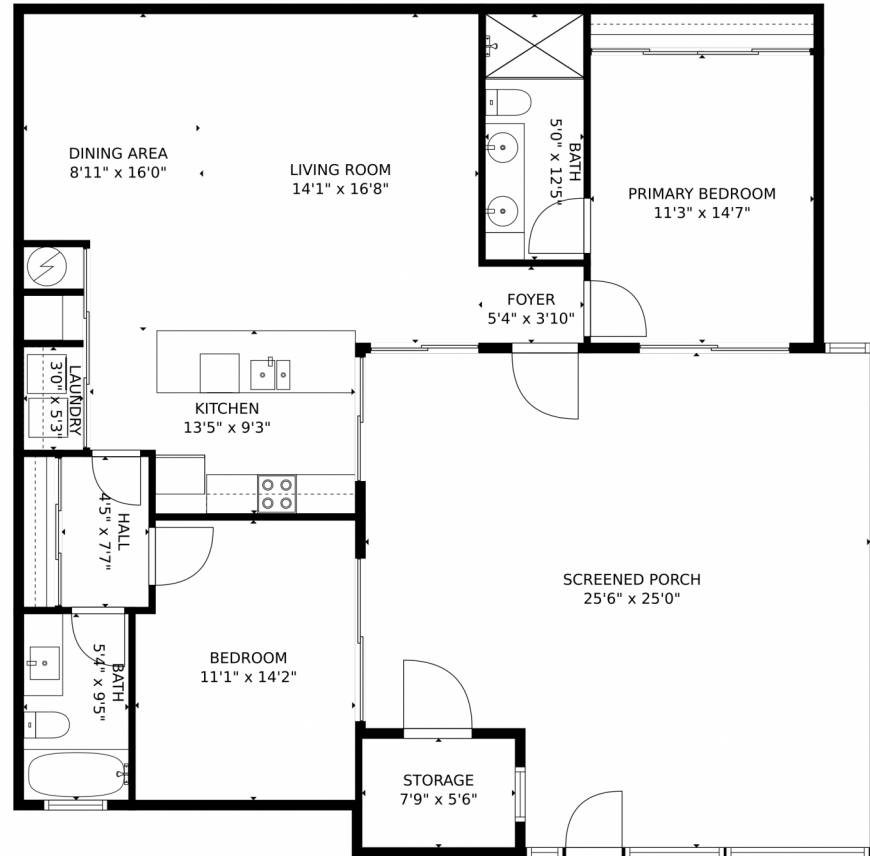

 Townhouse

 1141 SQFT

 2 Beds

 2 Baths

PROPERTY DETAILS

Welcome to your dream villa in Lake Catherine, Palm Beach Gardens! This renovated 2/2 offers comfortable living space with an open concept living room, perfect for entertaining. Enjoy the natural lighting and step outside onto the screened patio for outdoor dining or lounging. The villa is hurricane impact-rated, providing peace of mind during storm season. With a new AC unit, water heater, and plumbing, this home is not only beautiful but also well-maintained. Don't miss out on this opportunity!

Cristina Cortes
954-865-1758
ccortes6813@gmail.com
<http://ntwrkr.me/Criscortes>

TOTAL: 1052 sq. ft
FLOOR 1: 1052 sq. ft
EXCLUDED AREAS: STORAGE: 43 sq. ft, SCREENED PORCH: 589 sq. ft
MEASUREMENTS CALCULATED BY V1Photos.COM ARE DEEMED HIGHLY RELIABLE BUT NOT GUARANTEED.