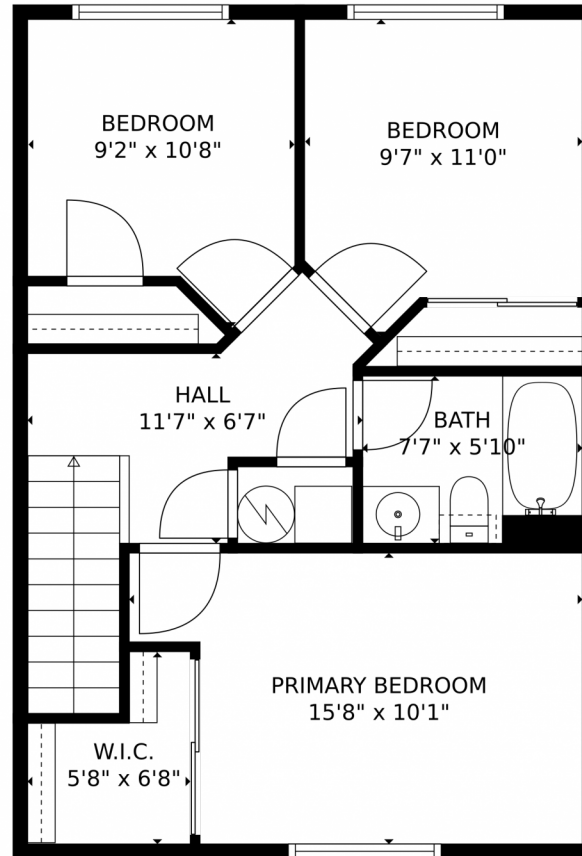

360 Montgomery Drive, Erie, CO 80516 – Main Level

TOTAL: 1134 sq. ft
FLOOR 1: 586 sq. ft, FLOOR 2: 548 sq. ft
EXCLUDED AREAS: GARAGE: 185 sq. ft, PORCH: 46 sq. ft, DECK: 303 sq. ft
MEASUREMENTS CALCULATED BY V1Photos.com ARE DEEMED HIGHLY RELIABLE BUT NOT GUARANTEED.

TOTAL: 1134 sq. ft
FLOOR 1: 586 sq. ft, FLOOR 2: 548 sq. ft
EXCLUDED AREAS: GARAGE: 185 sq. ft, PORCH: 46 sq. ft, DECK: 303 sq. ft
MEASUREMENTS CALCULATED BY V1Photos.com ARE DEEMED HIGHLY RELIABLE BUT NOT GUARANTEED.

360 Montgomery Drive, Erie, CO 80516 – All Levels

TOTAL: 1134 sq. ft
FLOOR 1: 586 sq. ft, FLOOR 2: 548 sq. ft
EXCLUDED AREAS: GARAGE: 185 sq. ft, PORCH: 46 sq. ft, DECK: 303 sq. ft
MEASUREMENTS CALCULATED BY V1Photos.COM ARE DEEMED HIGHLY RELIABLE BUT NOT GUARANTEED.