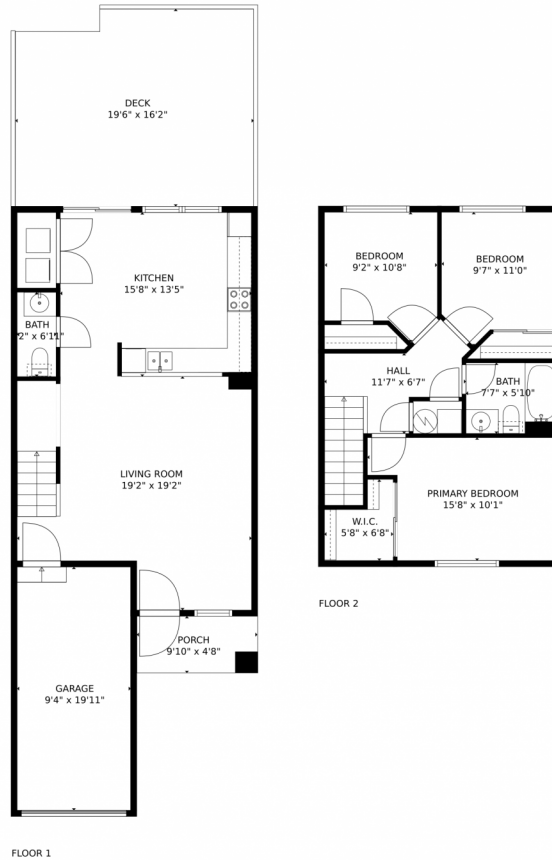

360 Montgomery Drive, Erie, CO 80516 – Main Level

TOTAL: 1134 sq. ft
FLOOR 1: 586 sq. ft, FLOOR 2: 548 sq. ft
EXCLUDED AREAS: GARAGE: 185 sq. ft, PORCH: 46 sq. ft, DECK: 303 sq. ft
MEASUREMENTS CALCULATED BY V1Photos.com ARE DEEMED HIGHLY RELIABLE BUT NOT GUARANTEED.

TOTAL: 1134 sq. ft
FLOOR 1: 586 sq. ft, FLOOR 2: 548 sq. ft
EXCLUDED AREAS: GARAGE: 185 sq. ft, PORCH: 46 sq. ft, DECK: 303 sq. ft
MEASUREMENTS CALCULATED BY V1Photos.com ARE DEEMED HIGHLY RELIABLE BUT NOT GUARANTEED.

360 Montgomery Drive, Erie, CO 80516 – All Levels

TOTAL: 1134 sq. ft
FLOOR 1: 586 sq. ft, FLOOR 2: 548 sq. ft
EXCLUDED AREAS: GARAGE: 185 sq. ft, PORCH: 46 sq. ft, DECK: 303 sq. ft
MEASUREMENTS CALCULATED BY V1Photos.COM ARE DEEMED HIGHLY RELIABLE BUT NOT GUARANTEED.