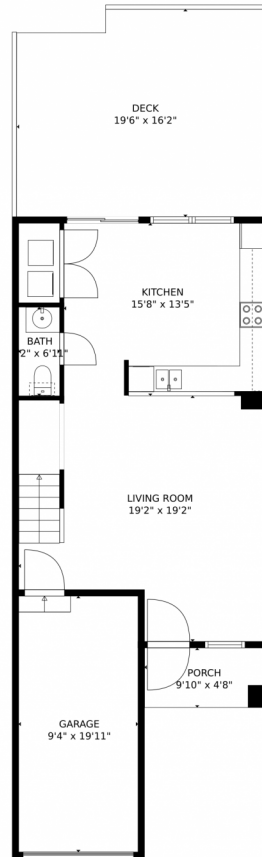

360 Montgomery Drive, Erie, CO 80516 - Main Level

 Single Family

 1277 SQFT

 3 Beds

 1/1 Baths

Taylor Haas
 303-665-7368
 taylorh@coloradorpm.com
<https://www.coloradorpm.com/available-rental-properties-denver>

360 Montgomery Drive, Erie, CO 80516 – Main Level

TOTAL: 1134 sq. ft
FLOOR 1: 586 sq. ft, FLOOR 2: 548 sq. ft
EXCLUDED AREAS: GARAGE: 185 sq. ft, PORCH: 46 sq. ft, DECK: 303 sq. ft
MEASUREMENTS CALCULATED BY V1Photos.com ARE DEEMED HIGHLY RELIABLE BUT NOT GUARANTEED.

TOTAL: 1134 sq. ft
FLOOR 1: 586 sq. ft, FLOOR 2: 548 sq. ft
EXCLUDED AREAS: GARAGE: 185 sq. ft, PORCH: 46 sq. ft, DECK: 303 sq. ft
MEASUREMENTS CALCULATED BY V1Photos.com ARE DEEMED HIGHLY RELIABLE BUT NOT GUARANTEED.

360 Montgomery Drive, Erie, CO 80516 – All Levels

TOTAL: 1134 sq. ft
FLOOR 1: 586 sq. ft, FLOOR 2: 548 sq. ft
EXCLUDED AREAS: GARAGE: 185 sq. ft, PORCH: 46 sq. ft, DECK: 303 sq. ft
MEASUREMENTS CALCULATED BY V1Photos.COM ARE DEEMED HIGHLY RELIABLE BUT NOT GUARANTEED.