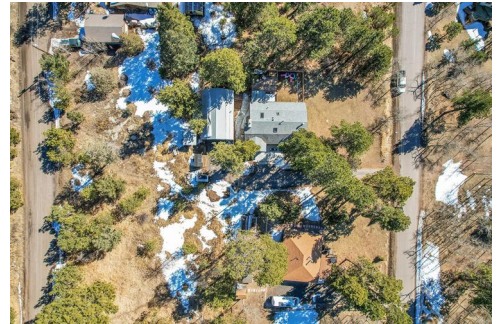

26135 Stansberry Street
 Conifer, CO 80433
 COMMUNITY: Aspen Park

PRICE \$775,000

 Single Family

 2626 SQFT

 4 Beds

 2 Baths

 0.51 Acre

Jodi Dolph
 303-902-9968
 jodi.dolph@kw.com
<https://www.LiveWhereYouPlayConifer.com>