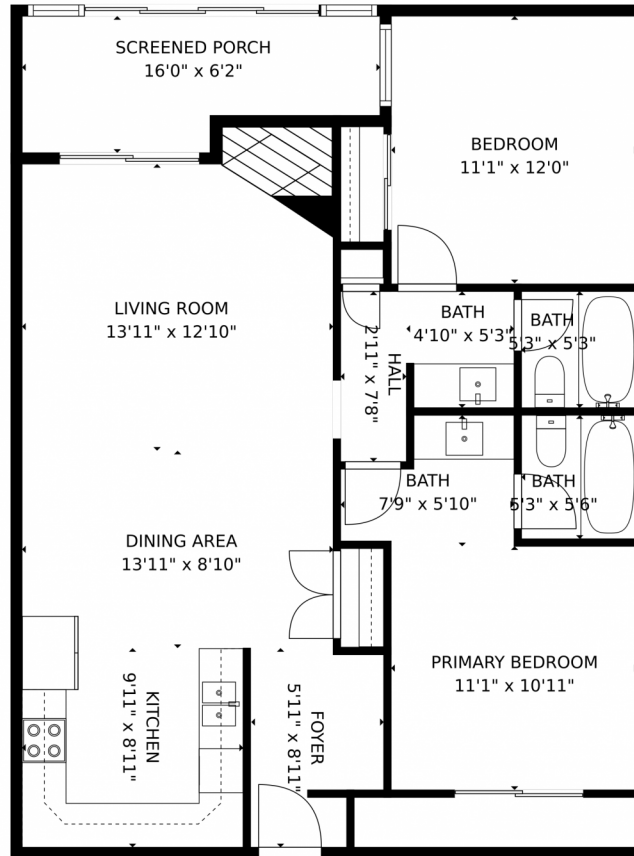

Condominium

1000 SQFT

Laura Karden
970-389-1543
laura@idealascent.com

Scan code
for more
property
details

165 Wheeler Place, Frisco, CO 80443 – Main Level

TOTAL: 930 sq. ft

FLOOR 1: 930 sq. ft

EXCLUDED AREAS: SCREENED PORCH: 86 sq. ft

MEASUREMENTS CALCULATED BY V1Photos.com ARE DEEMED HIGHLY RELIABLE BUT NOT GUARANTEED.

Disclaimer: Sizes and Dimensions are Approximate, Actual May Vary.

Laura Karden
970-389-1543
laura@idealascent.com

Scan code
for more
property
details