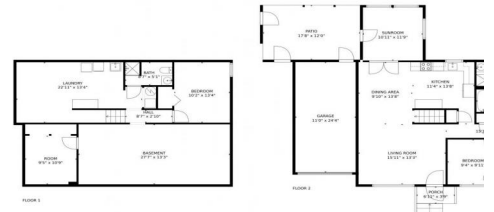

12093 West Virginia Avenue
Lakewood, CO 80228
COMMUNITY: Green Mountain

Single Family
1197 SQFT
3 Beds
3 Baths
0.22 Acre

Timothy Smith
303-870-5132
tim@timsmithrealtor.com
<https://www.timsmithrealtor.com/>