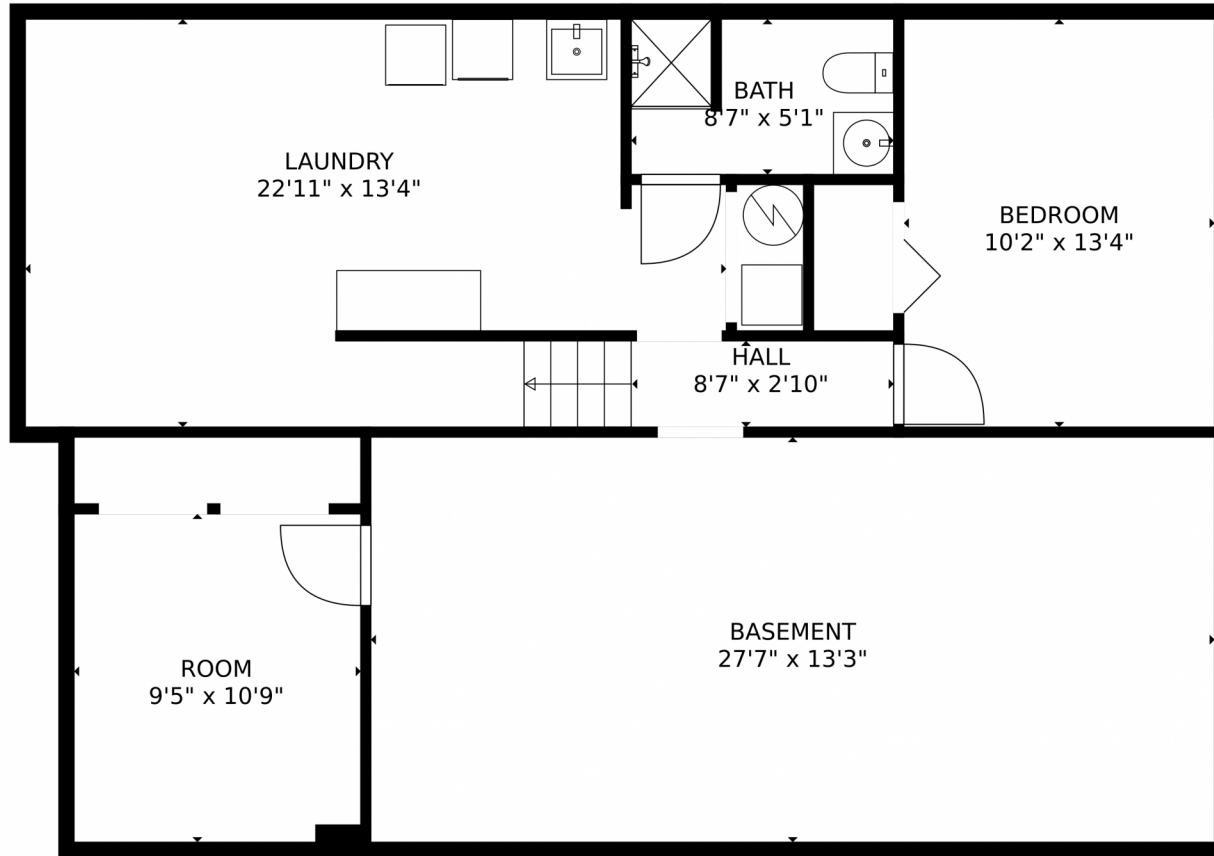

12093 West Virginia Avenue
 Lakewood, CO 80228
 COMMUNITY: Green Mountain

12093 West Virginia Avenue, Lakewood, CO 80228 - 3, 12093-west-virginia-avenue-green-mount

Single Family
 1197 SQFT
 3 Beds
 3 Baths
 0.22 Acre

Timothy Smith
 303-870-5132
 tim@timsmithrealtor.com
<https://www.timsmithrealtor.com/>

TOTAL: 1929 sq. ft
Below Ground: 748 sq. ft, FLOOR 2: 1181 sq. ft
EXCLUDED AREAS: LAUNDRY: 278 sq. ft, GARAGE: 267 sq. ft, PORCH: 26 sq. ft,
PATIO: 214 sq. ft
MEASUREMENTS CALCULATED BY V1Photos.com ARE DEEMED HIGHLY RELIABLE BUT NOT GUARANTEED.

Disclaimer: Sizes and Dimensions are Approximate, Actual May Vary.

Timothy Smith
303-870-5132
tim@timsmithrealtor.com
<https://www.timsmithrealtor.com/>

Scan code
for more
property
details

TOTAL: 1929 sq. ft
Below Ground: 748 sq. ft, FLOOR 2: 1181 sq. ft
EXCLUDED AREAS: LAUNDRY: 278 sq. ft, GARAGE: 267 sq. ft, PORCH: 26 sq. ft,
PATIO: 214 sq. ft

Scan code for more property details

FLOOR 1

FLOOR 2

TOTAL: 1929 sq. ft

Below Ground: 748 sq. ft, FLOOR 2: 1181 sq. ft

EXCLUDED AREAS: LAUNDRY: 278 sq. ft, GARAGE: 267 sq. ft, PORCH: 26 sq. ft,
PATIO: 214 sq. ft