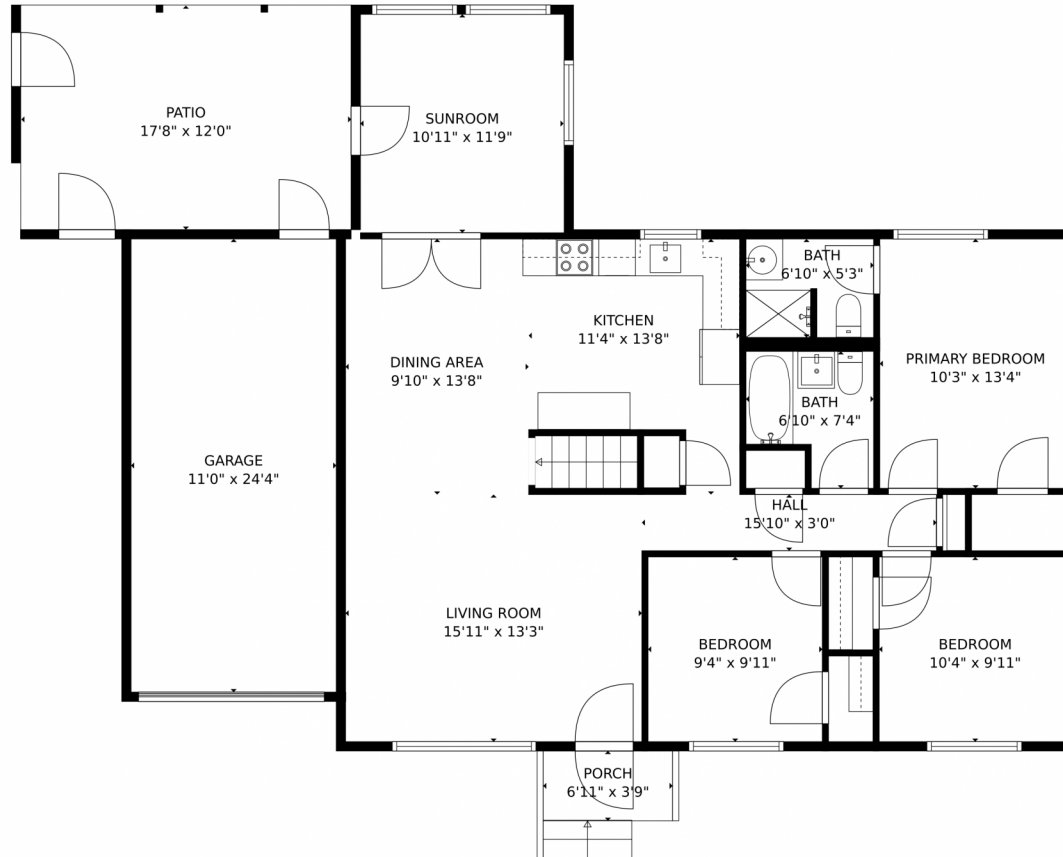

TOTAL: 1929 sq. ft
Below Ground: 748 sq. ft, FLOOR 2: 1181 sq. ft
EXCLUDED AREAS: LAUNDRY: 278 sq. ft, GARAGE: 267 sq. ft, PORCH: 26 sq. ft,
PATIO: 214 sq. ft

Disclaimer: Sizes and Dimensions are Approximate, Actual May Vary.

Timothy Smith
303-870-5132
tim@timsmithrealtor.com
<https://www.timsmithrealtor.com/>

Scan code for more property details