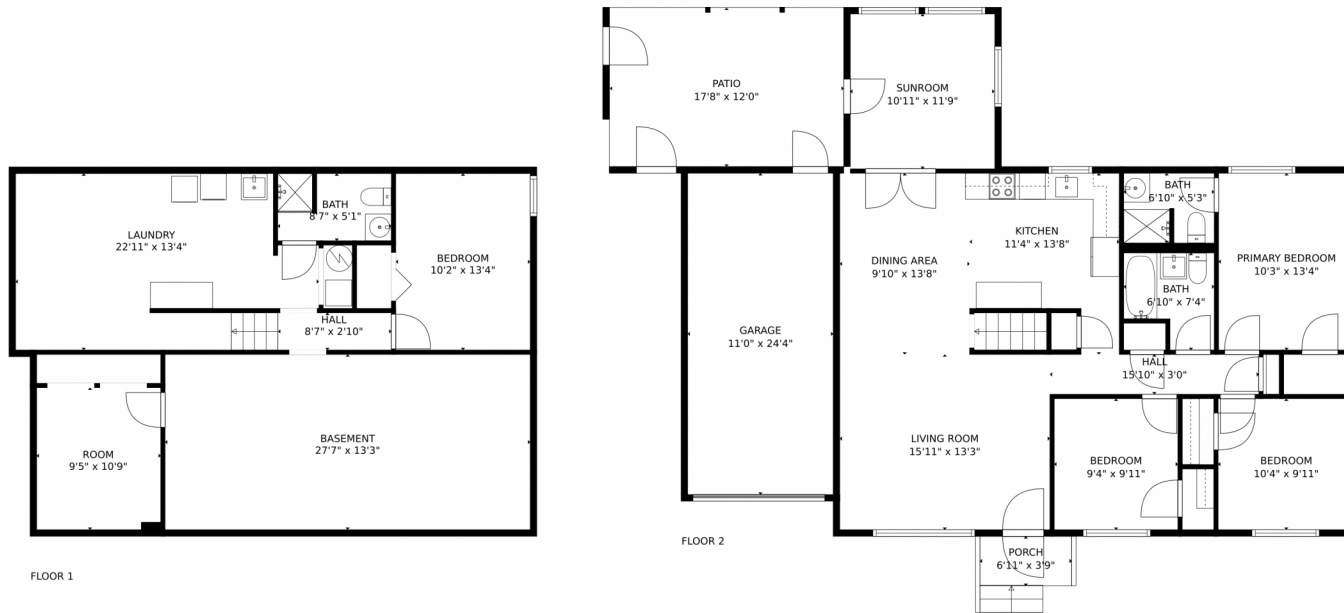

FLOOR 1

FLOOR 2

TOTAL: 1929 sq. ft

Below Ground: 748 sq. ft, FLOOR 2: 1181 sq. ft

EXCLUDED AREAS: LAUNDRY: 278 sq. ft, GARAGE: 267 sq. ft, PORCH: 26 sq. ft,
PATIO: 214 sq. ft

Disclaimer: Sizes and Dimensions are Approximate, Actual May Vary.

Timothy Smith
303-870-5132
tim@timsmithrealtor.com
<https://www.timsmithrealtor.com/>