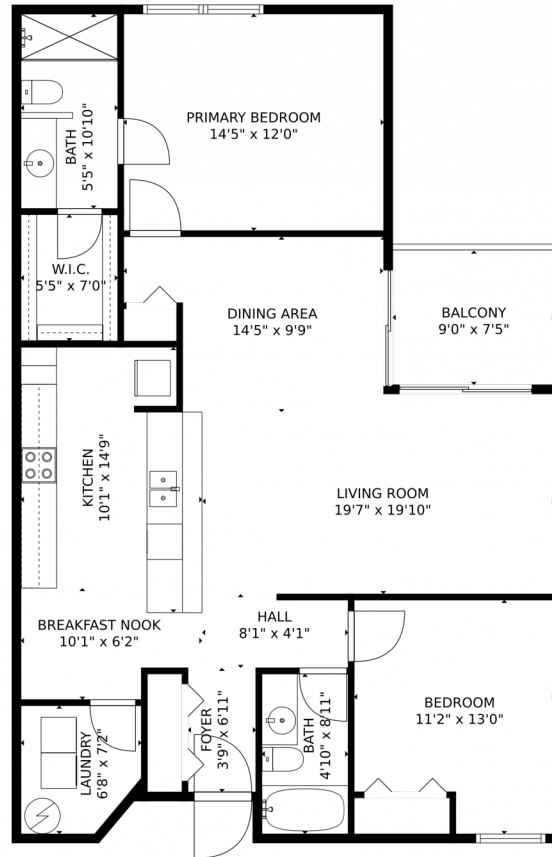

500 Egret Circle, Delray Beach, FL 33444 – All Levels

TOTAL: 1130 sq. ft
FLOOR 1: 1130 sq. ft
EXCLUDED AREAS: BALCONY: 67 sq. ft

Disclaimer: Sizes and Dimensions are Approximate, Actual May Vary.

Lori Bennett
954-895-6789
lori.bennett@rogintegrityflorida.com
<https://www.LoriBennettRealty.com>

Scan code
for more
property
details