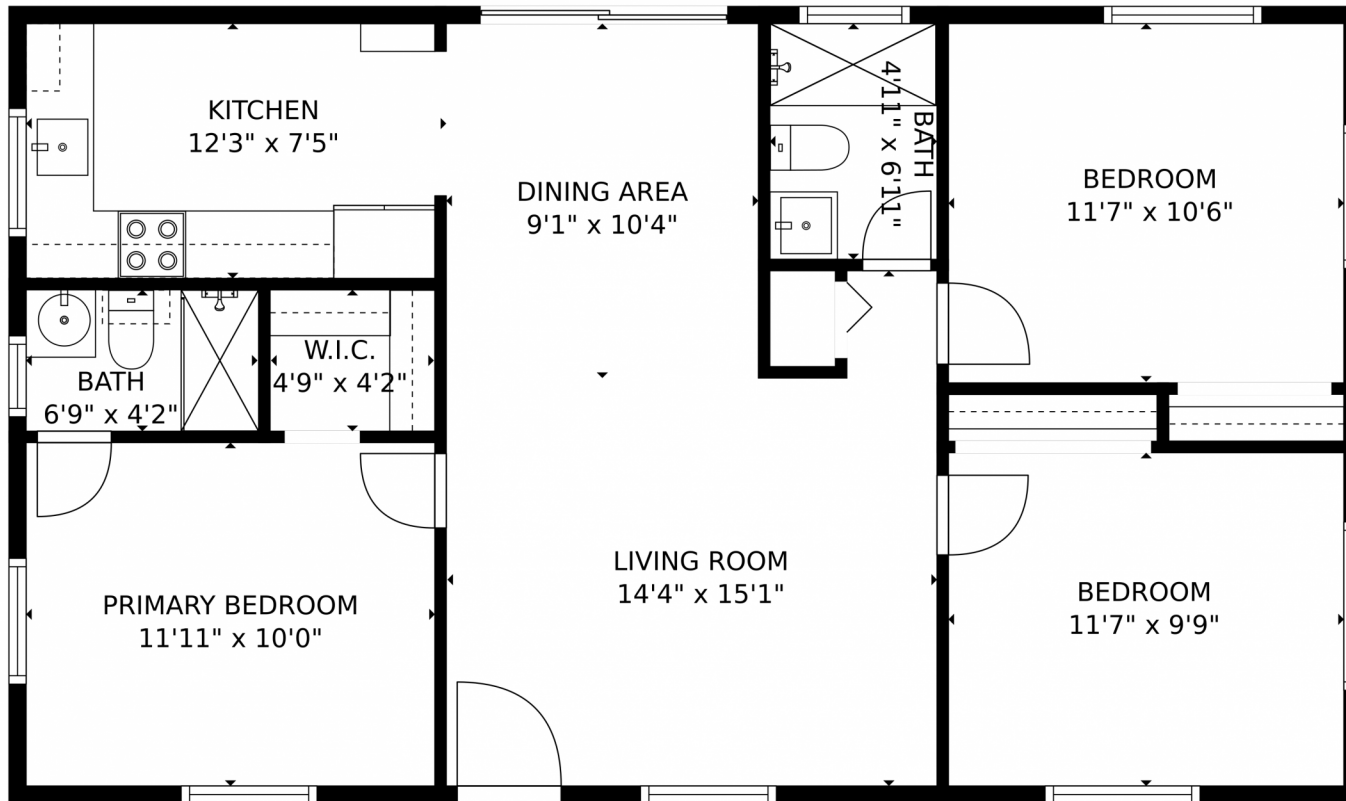

7711 Hope Street, Hollywood, FL 33024 – All Levels

TOTAL: 857 sq. ft
FLOOR 1: 857 sq. ft

Disclaimer: Sizes and Dimensions are Approximate, Actual May Vary.

Meirav Susi
954-214-4810
meirav@bellsouth.net
<https://www.MeiravSells.com>

Scan code
for more
property
details