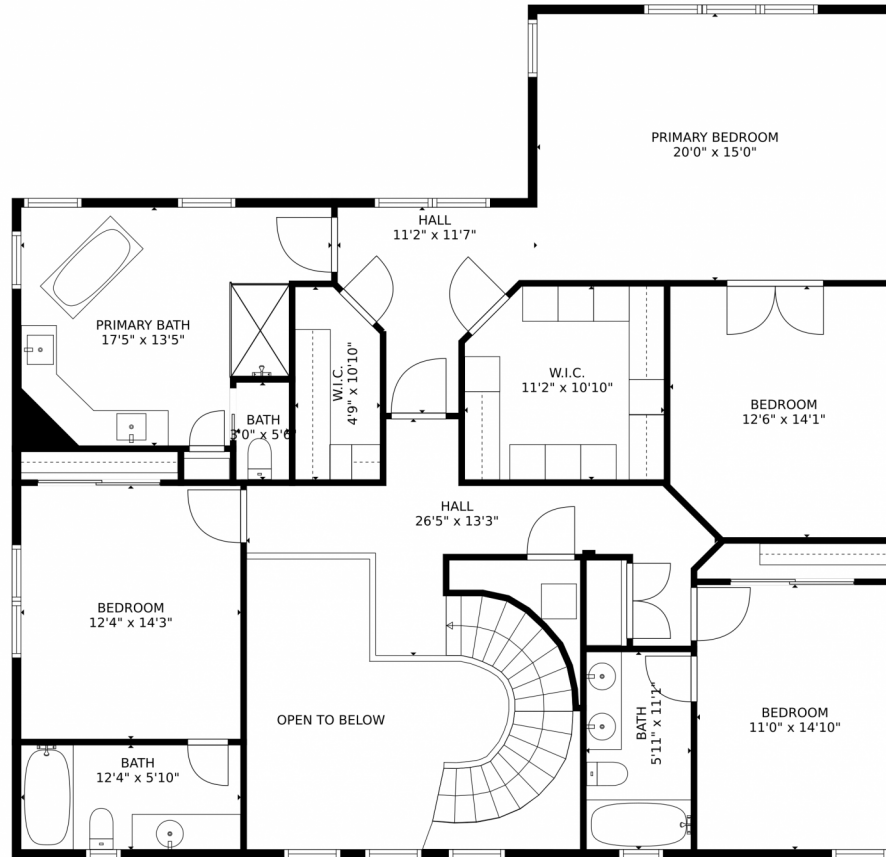

TOTAL: 3904 sq. ft
FLOOR 1: 2094 sq. ft, FLOOR 2: 1810 sq. ft
EXCLUDED AREAS: GARAGE: 443 sq. ft, PORCH: 309 sq. ft, SCREENED PORCH: 1124 sq. ft,
OPEN TO BELOW: 172 sq. ft

Disclaimer: Sizes and Dimensions are Approximate, Actual May Vary.

Anthony Nastase
954-775-5165
anthony@tropicalspringsrealty.com

Scan code
for more
property
details