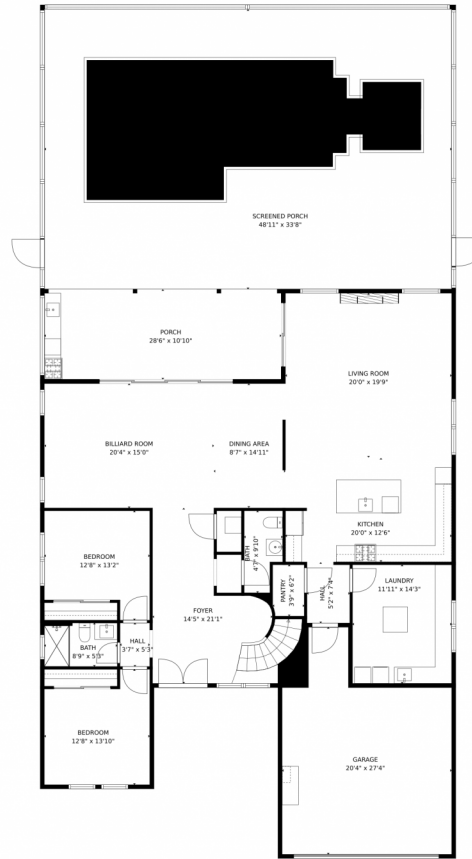

TOTAL: 3904 sq. ft
FLOOR 1: 2094 sq. ft, FLOOR 2: 1810 sq. ft
EXCLUDED AREAS: GARAGE: 443 sq. ft, PORCH: 309 sq. ft, SCREENED PORCH: 1124 sq. ft,
OPEN TO BELOW: 172 sq. ft

Disclaimer: Sizes and Dimensions are Approximate, Actual May Vary.

Anthony Nastase
954-775-5165
anthony@tropicalspringsrealty.com