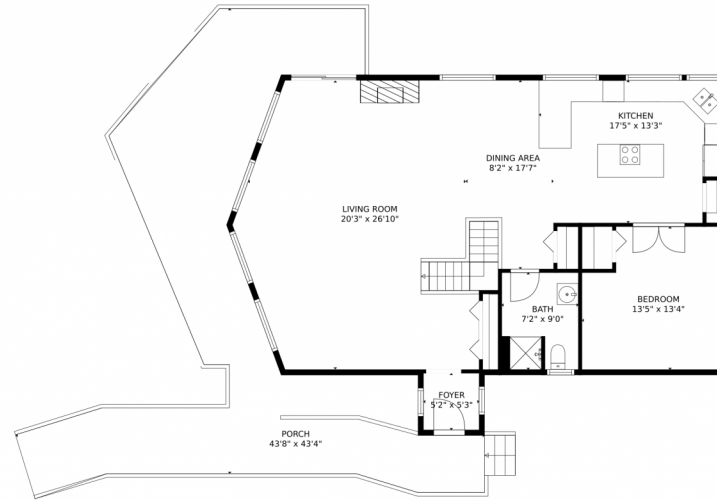

1033 elk valley drive
Evergreen, CO 80439

 Single Family

 2520 SQFT

 3 Beds

 2 Baths

Francesca Costa
720-341-8208
francesca.costa@coloradohomes.com

1033 elk valley drive, Evergreen, CO 80439 – Main Level

TOTAL: 2295 sq. ft
Below Ground: 1094 sq. ft, FLOOR 2: 1201 sq. ft
EXCLUDED AREAS: ROOM: 31 sq. ft, STORAGE: 100 sq. ft, PORCH: 677 sq. ft
MEASUREMENTS CALCULATED BY V1Photos.com ARE DEEMED HIGHLY RELIABLE BUT NOT GUARANTEED.

Disclaimer: Sizes and Dimensions are Approximate, Actual May Vary.

Francesca Costa
720-341-8208
francesca.costa@coloradohomes.com

1033 elk valley drive, Evergreen, CO 80439 – Lower Level

TOTAL: 2295 sq. ft
Below Ground: 1094 sq. ft, FLOOR 2: 1201 sq. ft
EXCLUDED AREAS: ROOM: 31 sq. ft, STORAGE: 100 sq. ft, PORCH: 677 sq. ft
MEASUREMENTS CALCULATED BY V1Photos.com ARE DEEMED HIGHLY RELIABLE BUT NOT GUARANTEED.

Disclaimer: Sizes and Dimensions are Approximate, Actual May Vary.

Francesca Costa
720-341-8208
francesca.costa@coloradohomes.com

1033 elk valley drive, Evergreen, CO 80439 – All Levels

TOTAL: 2295 sq. ft
Below Ground: 1094 sq. ft, FLOOR 2: 1201 sq. ft
EXCLUDED AREAS: ROOM: 31 sq. ft, STORAGE: 100 sq. ft, PORCH: 677 sq. ft
MEASUREMENTS CALCULATED BY V1Photos.com ARE DEEMED HIGHLY RELIABLE BUT NOT GUARANTEED.