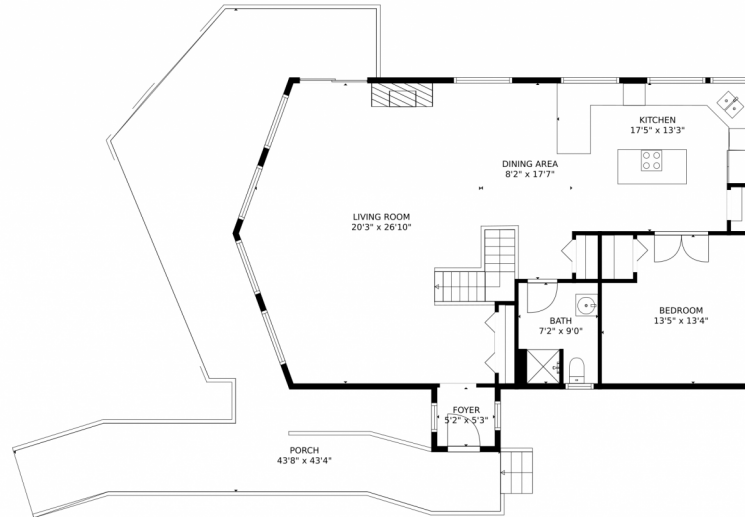

1033 elk valley drive
Evergreen, CO 80439

 Single Family

 2520 SQFT

 3 Beds

 2 Baths

Francesca Costa
720-341-8208
francesca.costa@coloradohomes.com

1033 elk valley drive, Evergreen, CO 80439 – Main Level

TOTAL: 2295 sq. ft
Below Ground: 1094 sq. ft, FLOOR 2: 1201 sq. ft
EXCLUDED AREAS: ROOM: 31 sq. ft, STORAGE: 100 sq. ft, PORCH: 677 sq. ft
MEASUREMENTS CALCULATED BY V1Photos.com ARE DEEMED HIGHLY RELIABLE BUT NOT GUARANTEED.

Disclaimer: Sizes and Dimensions are Approximate, Actual May Vary.

Francesca Costa
720-341-8208
francesca.costa@coloradohomes.com

1033 elk valley drive, Evergreen, CO 80439 – Lower Level

TOTAL: 2295 sq. ft
Below Ground: 1094 sq. ft, FLOOR 2: 1201 sq. ft
EXCLUDED AREAS: ROOM: 31 sq. ft, STORAGE: 100 sq. ft, PORCH: 677 sq. ft
MEASUREMENTS CALCULATED BY V1Photos.com ARE DEEMED HIGHLY RELIABLE BUT NOT GUARANTEED.

Disclaimer: Sizes and Dimensions are Approximate, Actual May Vary.

Francesca Costa
720-341-8208
francesca.costa@coloradohomes.com

1033 elk valley drive, Evergreen, CO 80439 – All Levels

TOTAL: 2295 sq. ft
Below Ground: 1094 sq. ft, FLOOR 2: 1201 sq. ft
EXCLUDED AREAS: ROOM: 31 sq. ft, STORAGE: 100 sq. ft, PORCH: 677 sq. ft
MEASUREMENTS CALCULATED BY V1Photos.com ARE DEEMED HIGHLY RELIABLE BUT NOT GUARANTEED.