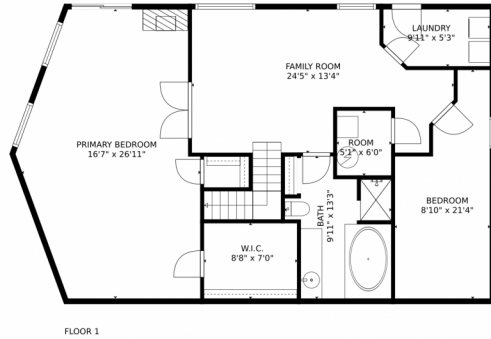

1033 elk valley drive
Evergreen, CO 80439

 Single Family

 2520 SQFT

 3 Beds

 2 Baths

Francesca Costa
720-341-8208
francesca.costa@coloradohomes.com

1033 elk valley drive, Evergreen, CO 80439 – Main Level

TOTAL: 2295 sq. ft
Below Ground: 1094 sq. ft, FLOOR 2: 1201 sq. ft
EXCLUDED AREAS: ROOM: 31 sq. ft, STORAGE: 100 sq. ft, PORCH: 677 sq. ft
MEASUREMENTS CALCULATED BY V1Photos.com ARE DEEMED HIGHLY RELIABLE BUT NOT GUARANTEED.

Disclaimer: Sizes and Dimensions are Approximate, Actual May Vary.

Francesca Costa
720-341-8208
francesca.costa@coloradohomes.com

1033 elk valley drive, Evergreen, CO 80439 – Lower Level

TOTAL: 2295 sq. ft
Below Ground: 1094 sq. ft, FLOOR 2: 1201 sq. ft
EXCLUDED AREAS: ROOM: 31 sq. ft, STORAGE: 100 sq. ft, PORCH: 677 sq. ft
MEASUREMENTS CALCULATED BY V1Photos.com ARE DEEMED HIGHLY RELIABLE BUT NOT GUARANTEED.

Disclaimer: Sizes and Dimensions are Approximate, Actual May Vary.

Francesca Costa
720-341-8208
francesca.costa@coloradohomes.com

1033 elk valley drive, Evergreen, CO 80439 – All Levels

TOTAL: 2295 sq. ft
Below Ground: 1094 sq. ft, FLOOR 2: 1201 sq. ft
EXCLUDED AREAS: ROOM: 31 sq. ft, STORAGE: 100 sq. ft, PORCH: 677 sq. ft
MEASUREMENTS CALCULATED BY V1Photos.com ARE DEEMED HIGHLY RELIABLE BUT NOT GUARANTEED.