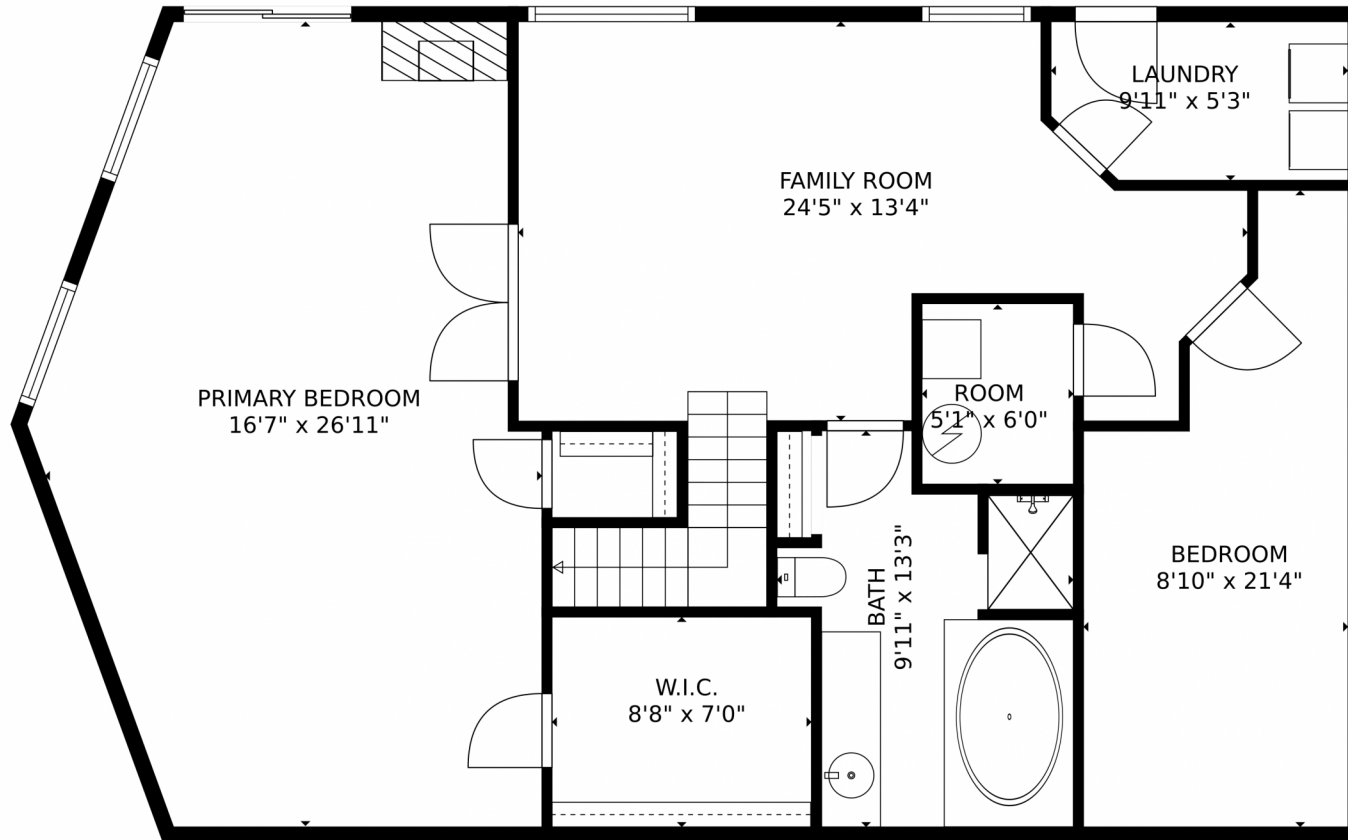

1033 elk valley drive
Evergreen, CO 80439

 Single Family

 2520 SQFT

 3 Beds

 2 Baths

Francesca Costa
720-341-8208
francesca.costa@coloradohomes.com

1033 elk valley drive, Evergreen, CO 80439 – Main Level

TOTAL: 2295 sq. ft
Below Ground: 1094 sq. ft, FLOOR 2: 1201 sq. ft
EXCLUDED AREAS: ROOM: 31 sq. ft, STORAGE: 100 sq. ft, PORCH: 677 sq. ft
MEASUREMENTS CALCULATED BY V1Photos.com ARE DEEMED HIGHLY RELIABLE BUT NOT GUARANTEED.

Disclaimer: Sizes and Dimensions are Approximate, Actual May Vary.

Francesca Costa
720-341-8208
francesca.costa@coloradohomes.com

1033 elk valley drive, Evergreen, CO 80439 – Lower Level

TOTAL: 2295 sq. ft
Below Ground: 1094 sq. ft, FLOOR 2: 1201 sq. ft
EXCLUDED AREAS: ROOM: 31 sq. ft, STORAGE: 100 sq. ft, PORCH: 677 sq. ft
MEASUREMENTS CALCULATED BY V1Photos.com ARE DEEMED HIGHLY RELIABLE BUT NOT GUARANTEED.

Disclaimer: Sizes and Dimensions are Approximate, Actual May Vary.

Francesca Costa
720-341-8208
francesca.costa@coloradohomes.com

1033 elk valley drive, Evergreen, CO 80439 – All Levels

TOTAL: 2295 sq. ft
Below Ground: 1094 sq. ft, FLOOR 2: 1201 sq. ft
EXCLUDED AREAS: ROOM: 31 sq. ft, STORAGE: 100 sq. ft, PORCH: 677 sq. ft
MEASUREMENTS CALCULATED BY V1Photos.com ARE DEEMED HIGHLY RELIABLE BUT NOT GUARANTEED.