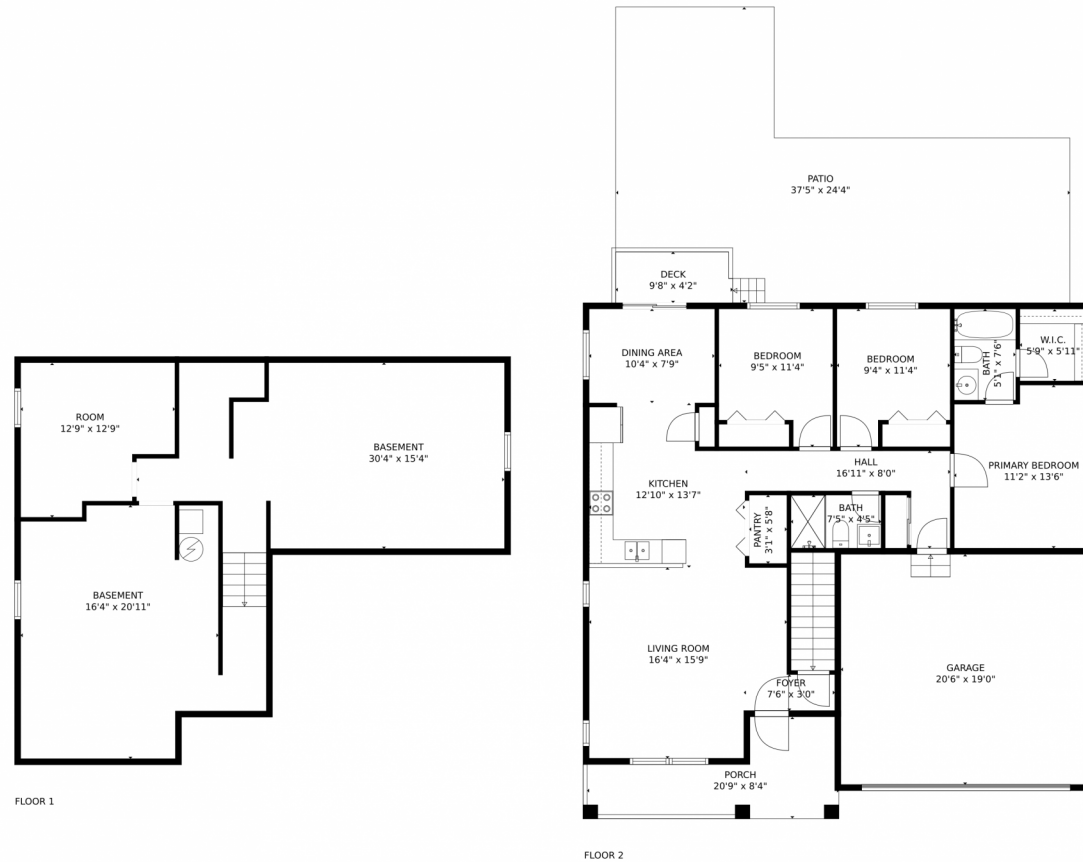

7194 Eagle Rock Drive, Littleton, CO 80125 – All Levels

TOTAL: 1136 sq. ft
Below Ground: 0 sq. ft, FLOOR 2: 1136 sq. ft
EXCLUDED AREAS: ROOM: 147 sq. ft, BASEMENT: 787 sq. ft, GARAGE: 389 sq. ft,
PATIO: 611 sq. ft, DECK: 40 sq. ft, PORCH: 121 sq. ft

Disclaimer: Sizes and Dimensions are Approximate, Actual May Vary.

Greg Dach
303-525-9006
gregdach@remax.net