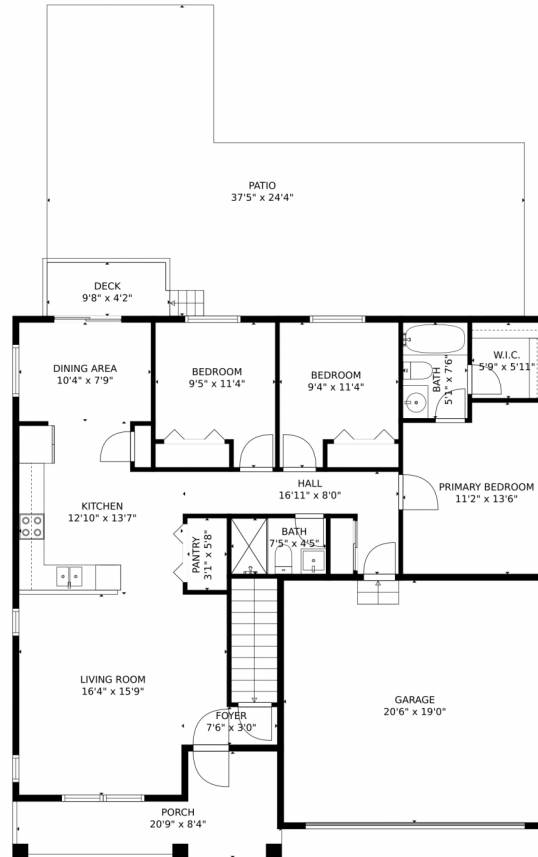

7194 Eagle Rock Drive
Littleton, CO 80125

7194 Eagle Rock Drive, Littleton, CO 80125 - Lower Level

Single Family

1200 SQFT

3 Beds

2 Baths

2 Car

0.22 Acre

Greg Dach
303-525-9006
gregdach@remax.net

Scan code
for more
property
details

7194 Eagle Rock Drive, Littleton, CO 80125 – Main Level

TOTAL: 1136 sq. ft
Below Ground: 0 sq. ft, FLOOR 2: 1136 sq. ft
EXCLUDED AREAS: ROOM: 147 sq. ft, BASEMENT: 787 sq. ft, GARAGE: 389 sq. ft,
PATIO: 611 sq. ft, DECK: 40 sq. ft, PORCH: 121 sq. ft
MEASUREMENTS CALCULATED BY V1Photos.com ARE DEEMED HIGHLY RELIABLE BUT NOT GUARANTEED.

Disclaimer: Sizes and Dimensions are Approximate, Actual May Vary.

Greg Dach
303-525-9006
gregdach@remax.net

7194 Eagle Rock Drive, Littleton, CO 80125 – Lower Level

TOTAL: 1136 sq. ft
Below Ground: 0 sq. ft, FLOOR 2: 1136 sq. ft
EXCLUDED AREAS: ROOM: 147 sq. ft, BASEMENT: 787 sq. ft, GARAGE: 389 sq. ft,
PATIO: 611 sq. ft, DECK: 40 sq. ft, PORCH: 121 sq. ft
MEASUREMENTS CALCULATED BY V1Photos.com ARE DEEMED HIGHLY RELIABLE BUT NOT GUARANTEED.

Disclaimer: Sizes and Dimensions are Approximate, Actual May Vary.

Greg Dach
303-525-9006
gregdach@remax.net

7194 Eagle Rock Drive, Littleton, CO 80125 – All Levels

TOTAL: 1136 sq. ft
Below Ground: 0 sq. ft, FLOOR 2: 1136 sq. ft
EXCLUDED AREAS: ROOM: 147 sq. ft, BASEMENT: 787 sq. ft, GARAGE: 389 sq. ft,
PATIO: 611 sq. ft, DECK: 40 sq. ft, PORCH: 121 sq. ft