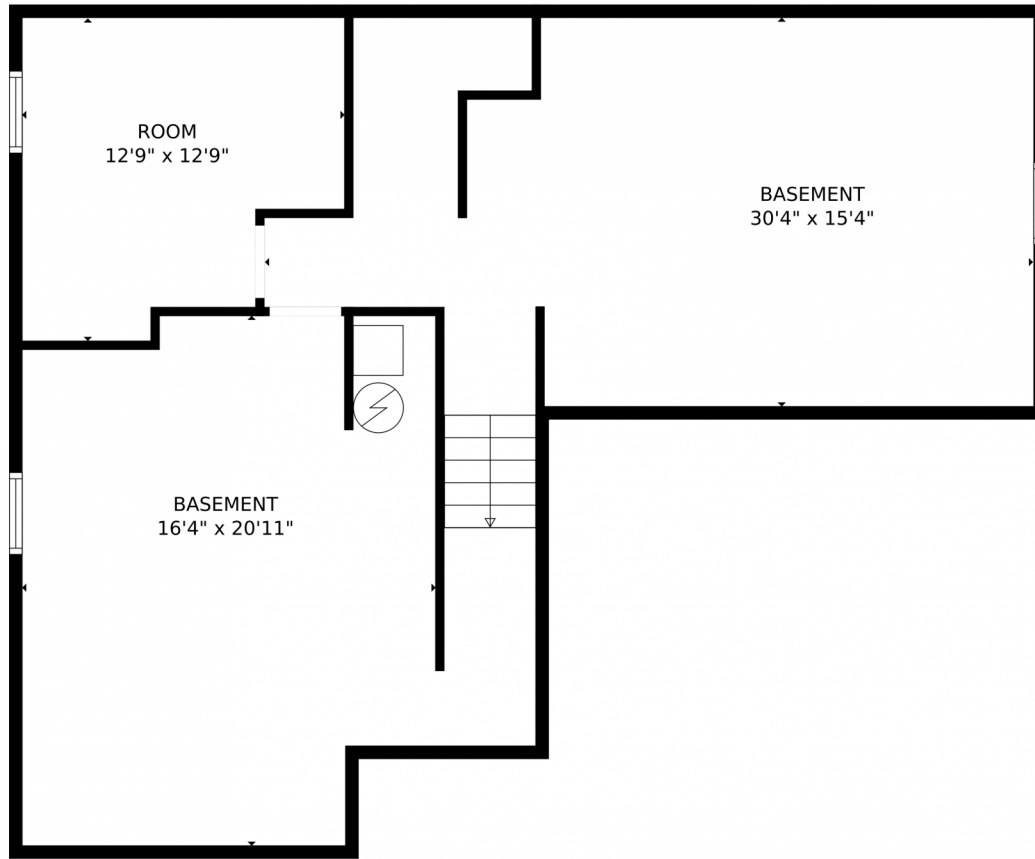

Greg Dach
303-525-9006
gregdach@remax.net

Scan code
for more
property
details

7194 Eagle Rock Drive, Littleton, CO 80125 – Main Level

TOTAL: 1136 sq. ft
Below Ground: 0 sq. ft, FLOOR 2: 1136 sq. ft
EXCLUDED AREAS: ROOM: 147 sq. ft, BASEMENT: 787 sq. ft, GARAGE: 389 sq. ft,
PATIO: 611 sq. ft, DECK: 40 sq. ft, PORCH: 121 sq. ft
MEASUREMENTS CALCULATED BY V1Photos.com ARE DEEMED HIGHLY RELIABLE BUT NOT GUARANTEED.

Disclaimer: Sizes and Dimensions are Approximate, Actual May Vary.

Greg Dach
303-525-9006
gregdach@remax.net

7194 Eagle Rock Drive, Littleton, CO 80125 – Lower Level

TOTAL: 1136 sq. ft
Below Ground: 0 sq. ft, FLOOR 2: 1136 sq. ft
EXCLUDED AREAS: ROOM: 147 sq. ft, BASEMENT: 787 sq. ft, GARAGE: 389 sq. ft,
PATIO: 611 sq. ft, DECK: 40 sq. ft, PORCH: 121 sq. ft
MEASUREMENTS CALCULATED BY V1Photos.com ARE DEEMED HIGHLY RELIABLE BUT NOT GUARANTEED.

Disclaimer: Sizes and Dimensions are Approximate, Actual May Vary.

Greg Dach
303-525-9006
gregdach@remax.net

7194 Eagle Rock Drive, Littleton, CO 80125 – All Levels

TOTAL: 1136 sq. ft
Below Ground: 0 sq. ft, FLOOR 2: 1136 sq. ft
EXCLUDED AREAS: ROOM: 147 sq. ft, BASEMENT: 787 sq. ft, GARAGE: 389 sq. ft,
PATIO: 611 sq. ft, DECK: 40 sq. ft, PORCH: 121 sq. ft