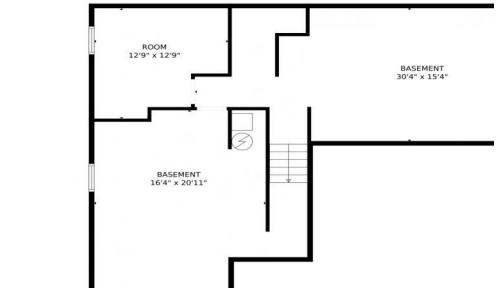

7194 Eagle Rock Drive
Littleton, CO 80125

7194 Eagle Rock Drive, Littleton, CO 80125 - Lower Level

Single Family

1200 SQFT

3 Beds

2 Baths

2 Car

0.22 Acre

Greg Dach
303-525-9006
gregdach@remax.net

Scan code
for more
property
details

7194 Eagle Rock Drive, Littleton, CO 80125 – Main Level

TOTAL: 1136 sq. ft
Below Ground: 0 sq. ft, FLOOR 2: 1136 sq. ft
EXCLUDED AREAS: ROOM: 147 sq. ft, BASEMENT: 787 sq. ft, GARAGE: 389 sq. ft,
PATIO: 611 sq. ft, DECK: 40 sq. ft, PORCH: 121 sq. ft
MEASUREMENTS CALCULATED BY V1Photos.com ARE DEEMED HIGHLY RELIABLE BUT NOT GUARANTEED.

Disclaimer: Sizes and Dimensions are Approximate, Actual May Vary.

Greg Dach
303-525-9006
gregdach@remax.net

7194 Eagle Rock Drive, Littleton, CO 80125 – Lower Level

TOTAL: 1136 sq. ft
Below Ground: 0 sq. ft, FLOOR 2: 1136 sq. ft
EXCLUDED AREAS: ROOM: 147 sq. ft, BASEMENT: 787 sq. ft, GARAGE: 389 sq. ft,
PATIO: 611 sq. ft, DECK: 40 sq. ft, PORCH: 121 sq. ft
MEASUREMENTS CALCULATED BY V1Photos.com ARE DEEMED HIGHLY RELIABLE BUT NOT GUARANTEED.

Disclaimer: Sizes and Dimensions are Approximate, Actual May Vary.

Greg Dach
303-525-9006
gregdach@remax.net

7194 Eagle Rock Drive, Littleton, CO 80125 – All Levels

TOTAL: 1136 sq. ft
Below Ground: 0 sq. ft, FLOOR 2: 1136 sq. ft
EXCLUDED AREAS: ROOM: 147 sq. ft, BASEMENT: 787 sq. ft, GARAGE: 389 sq. ft,
PATIO: 611 sq. ft, DECK: 40 sq. ft, PORCH: 121 sq. ft