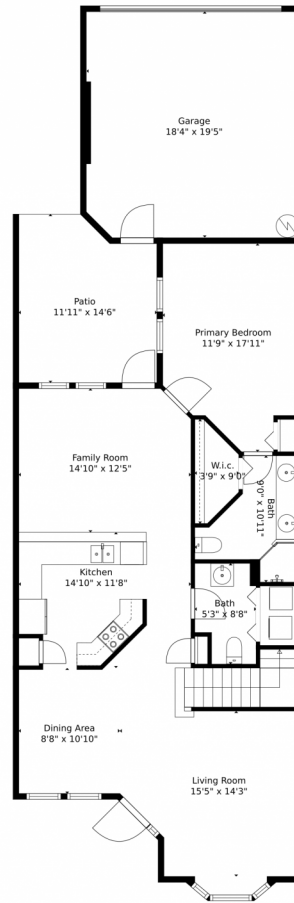

10515 Southwest Cam Run
Port St. Lucie, FL 34987

Single Family

1706 SQFT

3 Beds

2/1 Baths

2 Car

0.06 Acre

Jason M Coley

772-201-5229

jason@teamcoley.com

<https://teamcoley.asrefl.com/>

Scan code
for more
property
details

Measurements Calculated By V1photos.com Are Deemed Highly Reliable But Not Guaranteed

Disclaimer: Sizes and Dimensions are Approximate, Actual May Vary.

Jason M Coley
772-201-5229
jason@teamcoley.com
<https://teamcoley.asrefl.com/>

Scan code
for more
property
details

Measurements Calculated By V1photos.com Are Deemed Highly Reliable But Not Guaranteed

Disclaimer: Sizes and Dimensions are Approximate, Actual May Vary.