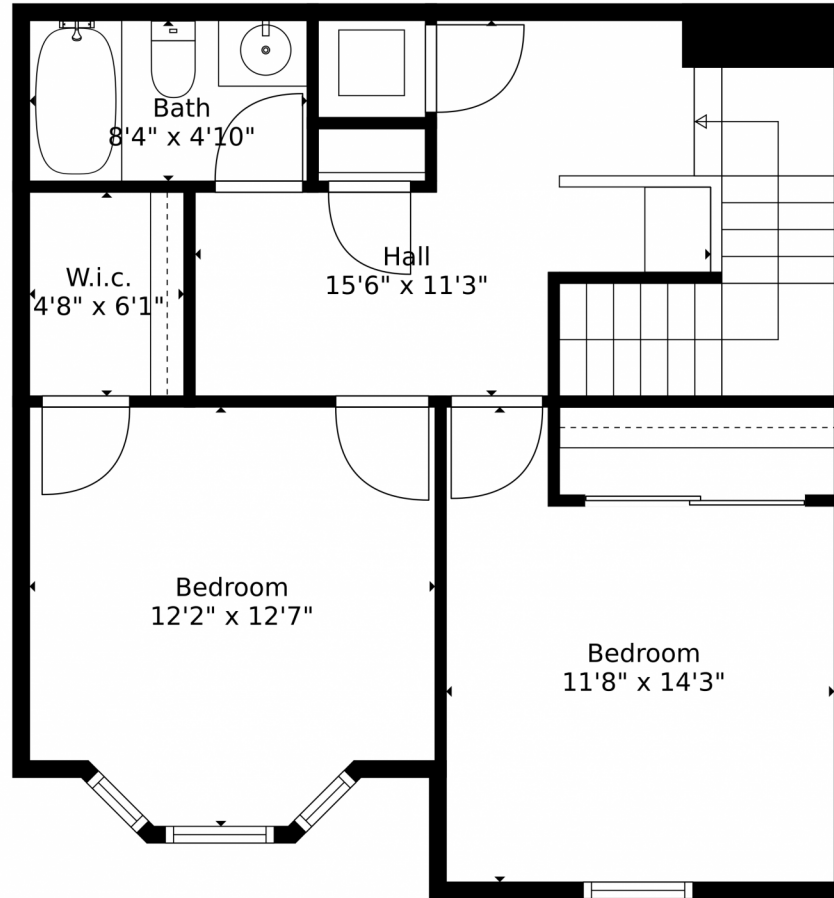

10515 Southwest Cam Run
Port St. Lucie, FL 34987

Single Family

1706 SQFT

3 Beds

2/1 Baths

2 Car

0.06 Acre

Jason M Coley

772-201-5229

jason@teamcoley.com

<https://teamcoley.asrefl.com/>

Scan code
for more
property
details

Measurements Calculated By V1photos.com Are Deemed Highly Reliable But Not Guaranteed

Disclaimer: Sizes and Dimensions are Approximate, Actual May Vary.

Jason M Coley
772-201-5229
jason@teamcoley.com
<https://teamcoley.asrefl.com/>

Scan code
for more
property
details

Measurements Calculated By V1photos.com Are Deemed Highly Reliable But Not Guaranteed

Disclaimer: Sizes and Dimensions are Approximate, Actual May Vary.