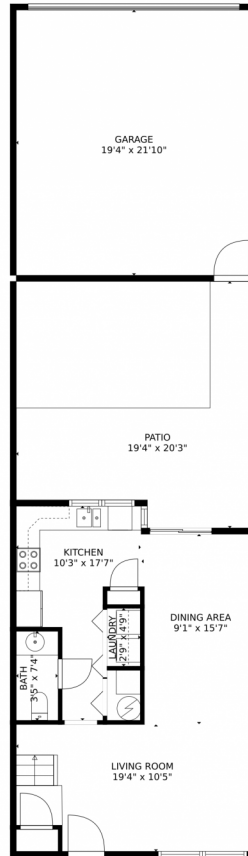

16055 East Ithaca Place, Aurora, CO 80013 – Main Level

TOTAL: 1100 sq. ft
FLOOR 1: 528 sq. ft, FLOOR 2: 572 sq. ft
EXCLUDED AREAS: GARAGE: 422 sq. ft, PATIO: 202 sq. ft

Disclaimer: Sizes and Dimensions are Approximate, Actual May Vary.

Taylor Haas
303-665-7368
taylorh@coloradorm.com
<https://www.coloradorm.com/available-rental-properties-denver>

Scan code
for more
property
details