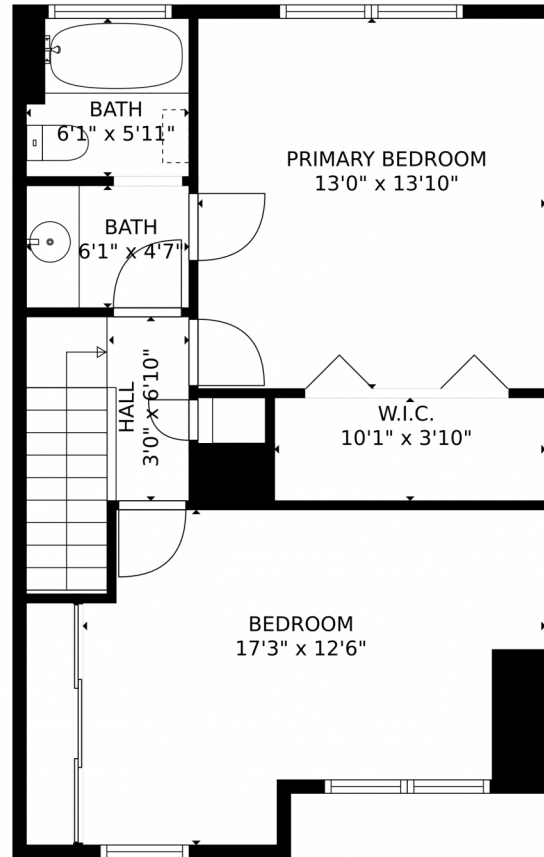

TOTAL: 1100 sq. ft
FLOOR 1: 528 sq. ft, FLOOR 2: 572 sq. ft
EXCLUDED AREAS: GARAGE: 422 sq. ft, PATIO: 202 sq. ft

MEASUREMENTS CALCULATED BY V1Photos.com ARE DEEMED HIGHLY RELIABLE BUT NOT GUARANTEED.

Disclaimer: Sizes and Dimensions are Approximate, Actual May Vary.

TOTAL: 1100 sq. ft
FLOOR 1: 528 sq. ft, FLOOR 2: 572 sq. ft
EXCLUDED AREAS: GARAGE: 422 sq. ft, PATIO: 202 sq. ft
MEASUREMENTS CALCULATED BY V1Photos.com ARE DEEMED HIGHLY RELIABLE BUT NOT GUARANTEED.