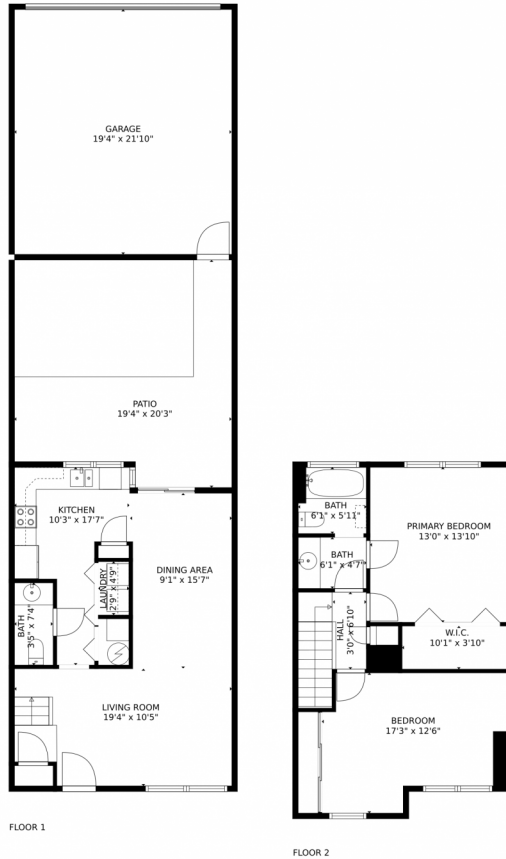

TOTAL: 1100 sq. ft
FLOOR 1: 528 sq. ft, FLOOR 2: 572 sq. ft
EXCLUDED AREAS: GARAGE: 422 sq. ft, PATIO: 202 sq. ft

MEASUREMENTS CALCULATED BY V1Photos.com ARE DEEMED HIGHLY RELIABLE BUT NOT GUARANTEED.

Disclaimer: Sizes and Dimensions are Approximate, Actual May Vary.

TOTAL: 1100 sq. ft
FLOOR 1: 528 sq. ft, FLOOR 2: 572 sq. ft
EXCLUDED AREAS: GARAGE: 422 sq. ft, PATIO: 202 sq. ft
MEASUREMENTS CALCULATED BY V1Photos.com ARE DEEMED HIGHLY RELIABLE BUT NOT GUARANTEED.