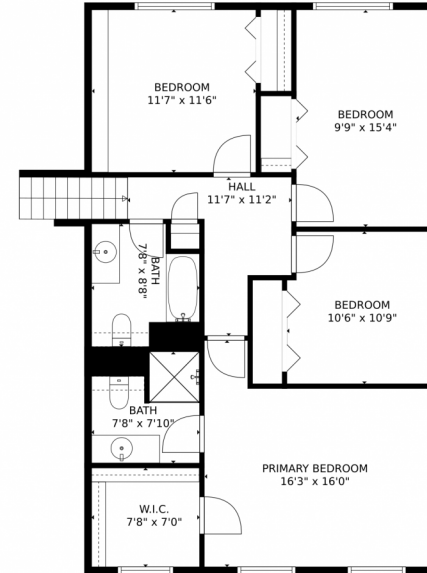

8361 Dudley Court, Arvada, CO 80005 – all levels

TOTAL: 2276 sq. ft
FLOOR 1: 664 sq. ft, FLOOR 2: 642 sq. ft, FLOOR 3: 970 sq. ft
EXCLUDED AREAS: GARAGE: 477 sq. ft, FIREPLACE: 5 sq. ft

Disclaimer: Sizes and Dimensions are Approximate, Actual May Vary.

Sophia Young
303-995-2042
cmphia@comcast.net