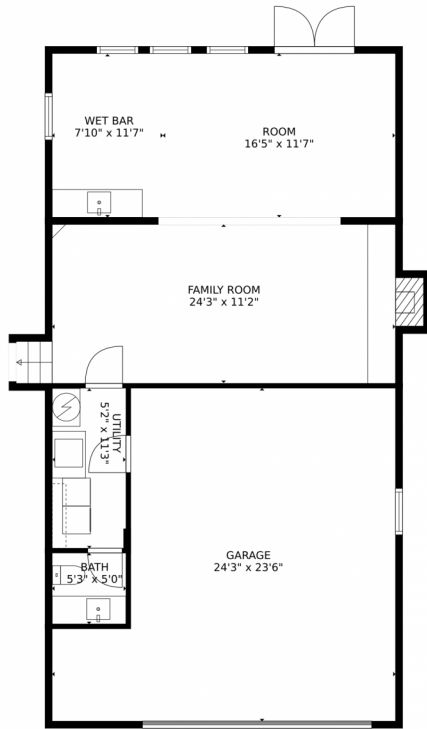

8361 Dudley Court, Arvada, CO 80005 – all levels

TOTAL: 2276 sq. ft
FLOOR 1: 664 sq. ft, FLOOR 2: 642 sq. ft, FLOOR 3: 970 sq. ft
EXCLUDED AREAS: GARAGE: 477 sq. ft, FIREPLACE: 5 sq. ft

Disclaimer: Sizes and Dimensions are Approximate, Actual May Vary.

Sophia Young
303-995-2042
cmphia@comcast.net