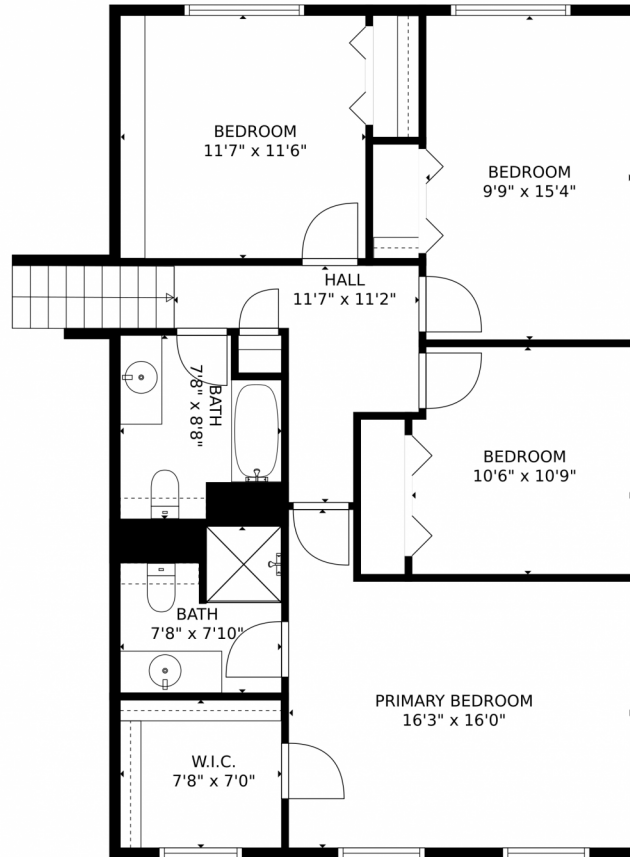

 Single Family

 2225 SQFT

 4 Beds

 2/1 Baths

Sophia Young
303-995-2042
cmphia@comcast.net

8361 Dudley Court, Arvada, CO 80005 – main level

TOTAL: 2276 sq. ft
FLOOR 1: 664 sq. ft, FLOOR 2: 642 sq. ft, FLOOR 3: 970 sq. ft
EXCLUDED AREAS: GARAGE: 477 sq. ft, FIREPLACE: 5 sq. ft
MEASUREMENTS CALCULATED BY V1Photos.com ARE DEEMED HIGHLY RELIABLE BUT NOT GUARANTEED.

Disclaimer: Sizes and Dimensions are Approximate, Actual May Vary.

Sophia Young
303-995-2042
cmphia@comcast.net

8361 Dudley Court, Arvada, CO 80005 – Upper level

TOTAL: 2276 sq. ft
FLOOR 1: 664 sq. ft, FLOOR 2: 642 sq. ft, FLOOR 3: 970 sq. ft
EXCLUDED AREAS: GARAGE: 477 sq. ft, FIREPLACE: 5 sq. ft
MEASUREMENTS CALCULATED BY V1Photos.com ARE DEEMED HIGHLY RELIABLE BUT NOT GUARANTEED.

Disclaimer: Sizes and Dimensions are Approximate, Actual May Vary.

Sophia Young
303-995-2042
cmphia@comcast.net

Scan code for more property details

8361 Dudley Court, Arvada, CO 80005 – lower level

TOTAL: 2276 sq. ft
FLOOR 1: 664 sq. ft, FLOOR 2: 642 sq. ft, FLOOR 3: 970 sq. ft
EXCLUDED AREAS: GARAGE: 477 sq. ft, FIREPLACE: 5 sq. ft
MEASUREMENTS CALCULATED BY V1Photos.com ARE DEEMED HIGHLY RELIABLE BUT NOT GUARANTEED.

Disclaimer: Sizes and Dimensions are Approximate, Actual May Vary.

Sophia Young
303-995-2042
cmphia@comcast.net

8361 Dudley Court, Arvada, CO 80005 – all levels

TOTAL: 2276 sq. ft
FLOOR 1: 664 sq. ft, FLOOR 2: 642 sq. ft, FLOOR 3: 970 sq. ft
EXCLUDED AREAS: GARAGE: 477 sq. ft, FIREPLACE: 5 sq. ft