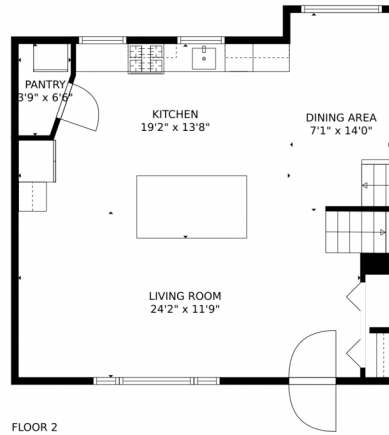

8361 Dudley Court, Arvada, CO 80005 – all levels

TOTAL: 2276 sq. ft
FLOOR 1: 664 sq. ft, FLOOR 2: 642 sq. ft, FLOOR 3: 970 sq. ft
EXCLUDED AREAS: GARAGE: 477 sq. ft, FIREPLACE: 5 sq. ft

Disclaimer: Sizes and Dimensions are Approximate, Actual May Vary.

Sophia Young
303-995-2042
cmphia@comcast.net