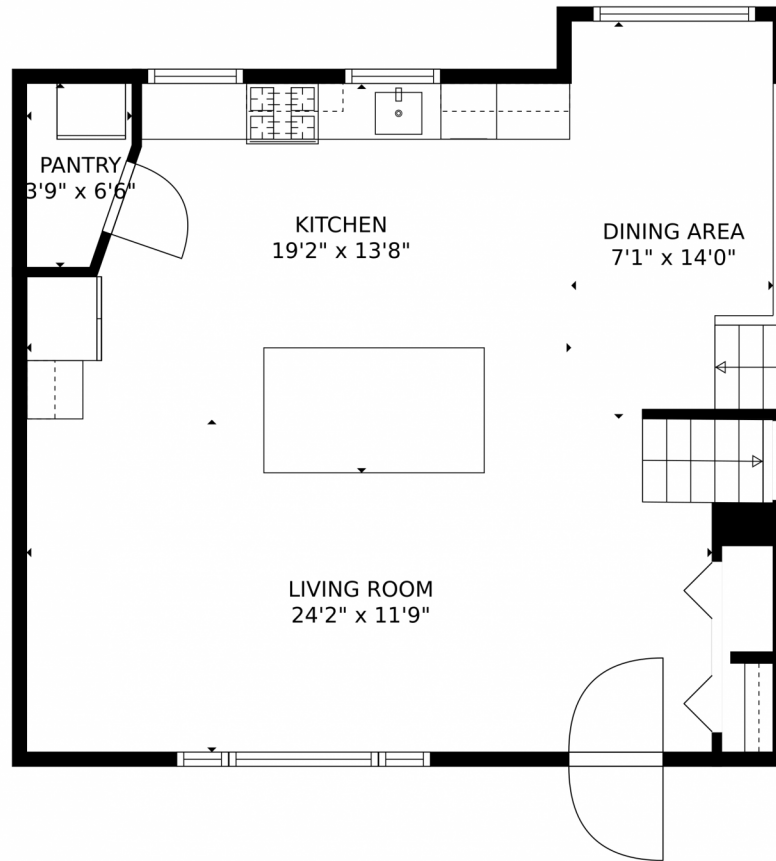

 Single Family

 2225 SQFT

 4 Beds

 2/1 Baths

Sophia Young
303-995-2042
cmphia@comcast.net

8361 Dudley Court, Arvada, CO 80005 – main level

TOTAL: 2276 sq. ft
FLOOR 1: 664 sq. ft, FLOOR 2: 642 sq. ft, FLOOR 3: 970 sq. ft
EXCLUDED AREAS: GARAGE: 477 sq. ft, FIREPLACE: 5 sq. ft
MEASUREMENTS CALCULATED BY V1Photos.com ARE DEEMED HIGHLY RELIABLE BUT NOT GUARANTEED.

Disclaimer: Sizes and Dimensions are Approximate, Actual May Vary.

Sophia Young
303-995-2042
cmphia@comcast.net

8361 Dudley Court, Arvada, CO 80005 – Upper level

TOTAL: 2276 sq. ft
FLOOR 1: 664 sq. ft, FLOOR 2: 642 sq. ft, FLOOR 3: 970 sq. ft
EXCLUDED AREAS: GARAGE: 477 sq. ft, FIREPLACE: 5 sq. ft
MEASUREMENTS CALCULATED BY V1Photos.com ARE DEEMED HIGHLY RELIABLE BUT NOT GUARANTEED.

Disclaimer: Sizes and Dimensions are Approximate, Actual May Vary.

Sophia Young
303-995-2042
cmphia@comcast.net

Scan code for more property details

8361 Dudley Court, Arvada, CO 80005 – lower level

TOTAL: 2276 sq. ft
FLOOR 1: 664 sq. ft, FLOOR 2: 642 sq. ft, FLOOR 3: 970 sq. ft
EXCLUDED AREAS: GARAGE: 477 sq. ft, FIREPLACE: 5 sq. ft
MEASUREMENTS CALCULATED BY V1Photos.com ARE DEEMED HIGHLY RELIABLE BUT NOT GUARANTEED.

Disclaimer: Sizes and Dimensions are Approximate, Actual May Vary.

Sophia Young
303-995-2042
cmphia@comcast.net

8361 Dudley Court, Arvada, CO 80005 – all levels

TOTAL: 2276 sq. ft
FLOOR 1: 664 sq. ft, FLOOR 2: 642 sq. ft, FLOOR 3: 970 sq. ft
EXCLUDED AREAS: GARAGE: 477 sq. ft, FIREPLACE: 5 sq. ft