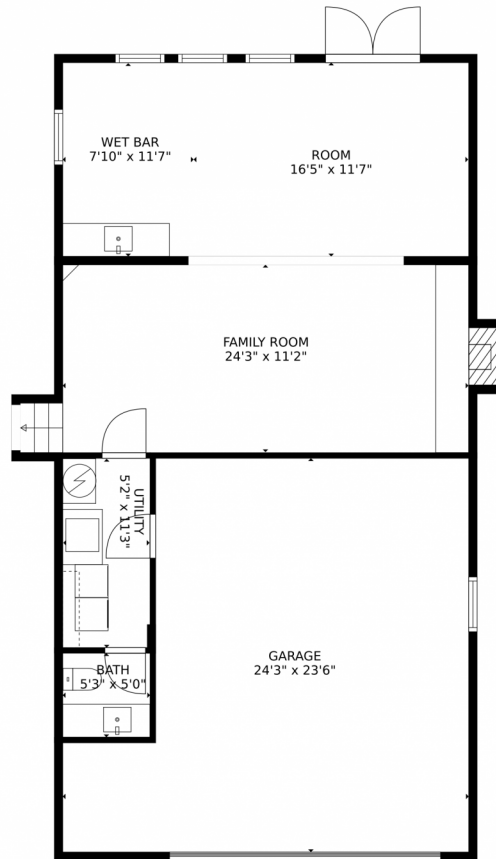

 Single Family

 2225 SQFT

 4 Beds

 2/1 Baths

Sophia Young
303-995-2042
cmphia@comcast.net

8361 Dudley Court, Arvada, CO 80005 – main level

TOTAL: 2276 sq. ft
FLOOR 1: 664 sq. ft, FLOOR 2: 642 sq. ft, FLOOR 3: 970 sq. ft
EXCLUDED AREAS: GARAGE: 477 sq. ft, FIREPLACE: 5 sq. ft
MEASUREMENTS CALCULATED BY V1Photos.com ARE DEEMED HIGHLY RELIABLE BUT NOT GUARANTEED.

Disclaimer: Sizes and Dimensions are Approximate, Actual May Vary.

Sophia Young
303-995-2042
cmphia@comcast.net

8361 Dudley Court, Arvada, CO 80005 – Upper level

TOTAL: 2276 sq. ft
FLOOR 1: 664 sq. ft, FLOOR 2: 642 sq. ft, FLOOR 3: 970 sq. ft
EXCLUDED AREAS: GARAGE: 477 sq. ft, FIREPLACE: 5 sq. ft
MEASUREMENTS CALCULATED BY V1Photos.com ARE DEEMED HIGHLY RELIABLE BUT NOT GUARANTEED.

Disclaimer: Sizes and Dimensions are Approximate, Actual May Vary.

Sophia Young
303-995-2042
cmphia@comcast.net

Scan code for more property details

8361 Dudley Court, Arvada, CO 80005 – lower level

TOTAL: 2276 sq. ft
FLOOR 1: 664 sq. ft, FLOOR 2: 642 sq. ft, FLOOR 3: 970 sq. ft
EXCLUDED AREAS: GARAGE: 477 sq. ft, FIREPLACE: 5 sq. ft
MEASUREMENTS CALCULATED BY V1Photos.com ARE DEEMED HIGHLY RELIABLE BUT NOT GUARANTEED.

Disclaimer: Sizes and Dimensions are Approximate, Actual May Vary.

Sophia Young
303-995-2042
cmphia@comcast.net

8361 Dudley Court, Arvada, CO 80005 – all levels

TOTAL: 2276 sq. ft
FLOOR 1: 664 sq. ft, FLOOR 2: 642 sq. ft, FLOOR 3: 970 sq. ft
EXCLUDED AREAS: GARAGE: 477 sq. ft, FIREPLACE: 5 sq. ft