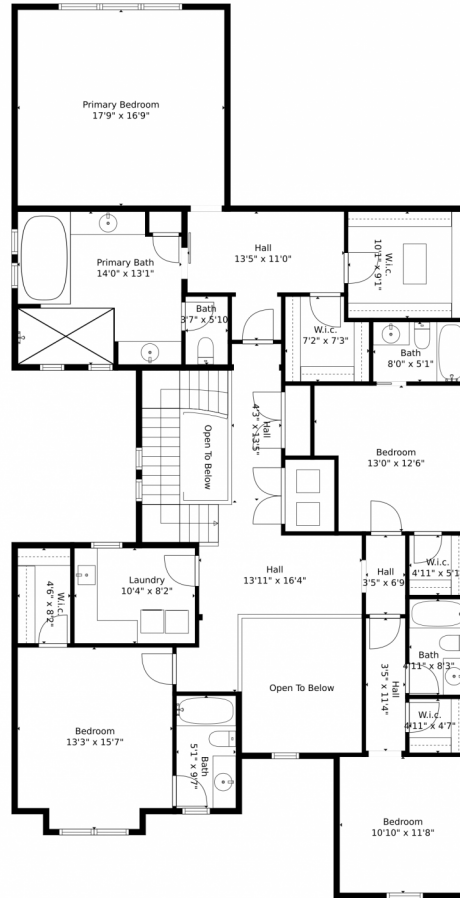

9019 Grand Prix Lane, Boynton Beach, FL 33472 - 1st Floor

 Single Family  4000 SQFT

Mary Banatte
561-302-7057
mary@mandelteam.com

9019 Grand Prix Lane, Boynton Beach, FL 33472 – 1st Floor

Measurements Calculated By V1photos.com Are Deemed Highly Reliable But Not Guaranteed

Disclaimer: Sizes and Dimensions are Approximate, Actual May Vary.

Mary Banatte
561-302-7057
mary@mandelteam.com

9019 Grand Prix Lane, Boynton Beach, FL 33472 – 2nd Floor

Measurements Calculated By V1photos.com Are Deemed Highly Reliable But Not Guaranteed

Disclaimer: Sizes and Dimensions are Approximate, Actual May Vary.

Mary Banatte
561-302-7057
mary@mandelteam.com

Scan code
for more
property
details

9019 Grand Prix Lane, Boynton Beach, FL 33472 – All Floors