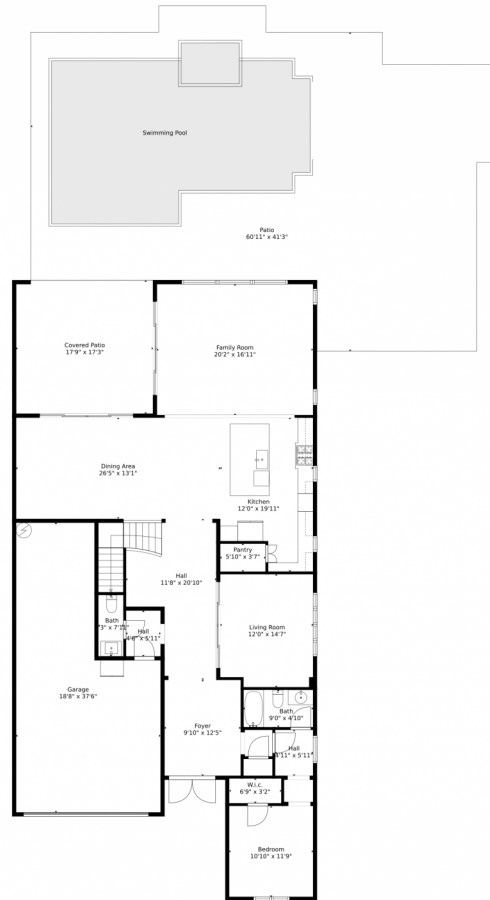

9019 Grand Prix Lane, Boynton Beach, FL 33472 - 1st Floor

 Single Family  4000 SQFT

Mary Banatte
561-302-7057
mary@mandelteam.com

9019 Grand Prix Lane, Boynton Beach, FL 33472 – 1st Floor

Measurements Calculated By V1photos.com Are Deemed Highly Reliable But Not Guaranteed

Disclaimer: Sizes and Dimensions are Approximate, Actual May Vary.

Mary Banatte
561-302-7057
mary@mandelteam.com

9019 Grand Prix Lane, Boynton Beach, FL 33472 – 2nd Floor

Measurements Calculated By V1photos.com Are Deemed Highly Reliable But Not Guaranteed

Disclaimer: Sizes and Dimensions are Approximate, Actual May Vary.

Mary Banatte
561-302-7057
mary@mandelteam.com

Scan code
for more
property
details

9019 Grand Prix Lane, Boynton Beach, FL 33472 – All Floors