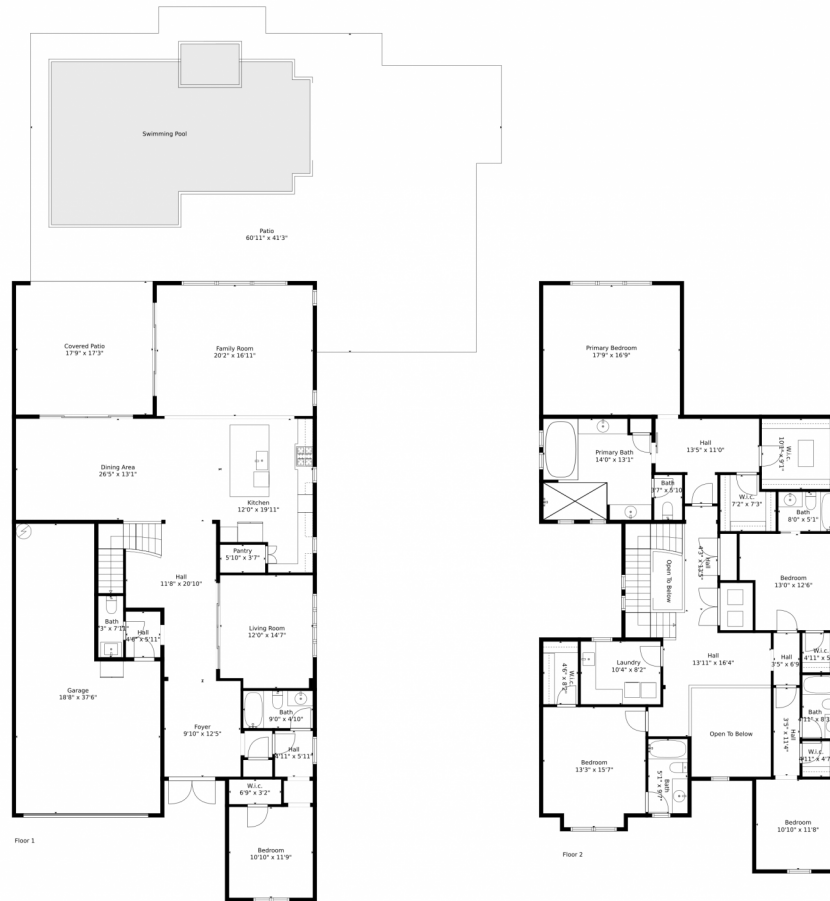

9019 Grand Prix Lane, Boynton Beach, FL 33472 - 1st Floor

 Single Family  4000 SQFT

Mary Banatte
561-302-7057
mary@mandelteam.com

9019 Grand Prix Lane, Boynton Beach, FL 33472 – 1st Floor

Measurements Calculated By V1photos.com Are Deemed Highly Reliable But Not Guaranteed

Disclaimer: Sizes and Dimensions are Approximate, Actual May Vary.

Mary Banatte
561-302-7057
mary@mandelteam.com

9019 Grand Prix Lane, Boynton Beach, FL 33472 – 2nd Floor

Measurements Calculated By V1photos.com Are Deemed Highly Reliable But Not Guaranteed

Disclaimer: Sizes and Dimensions are Approximate, Actual May Vary.

Mary Banatte
561-302-7057
mary@mandelteam.com

Scan code
for more
property
details

9019 Grand Prix Lane, Boynton Beach, FL 33472 – All Floors

Measurements Calculated By V1photos.com Are Deemed Highly Reliable But Not Guaranteed

Disclaimer: Sizes and Dimensions are Approximate, Actual May Vary.

Mary Banatte
561-302-7057
mary@mandelteam.com