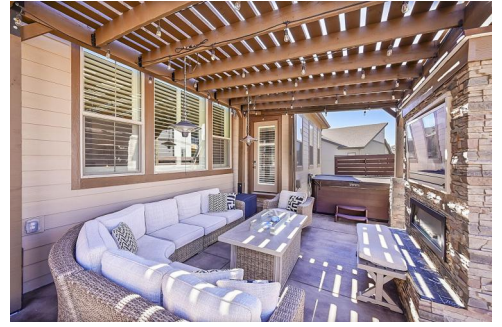

Buy | Sell | Build | Develop | Consult

9557 Boone Lane
Littleton, CO 80125
COMMUNITY: Sterling Ranch

Single Family

5658 SQFT

5 Beds

2/1 Baths

3 Car

Nicole Rendaci
720-724-7030
nicole@nicoleworksforyou.com

Scan code
for more
property
details