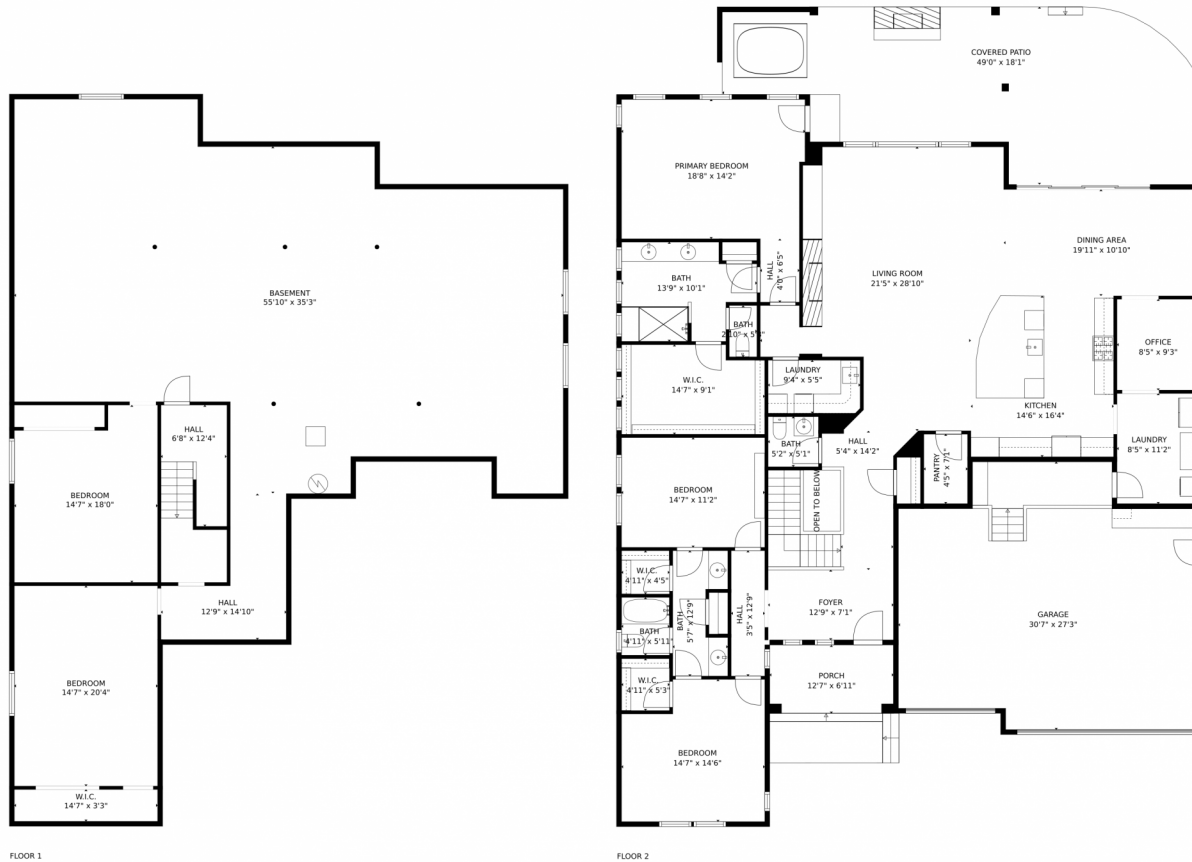

# 9557 Boone Lane, Littleton, CO 80125 – Main Level

**TOTAL: 2830 sq. ft**  
Below Ground: 138 sq. ft, FLOOR 2: 2692 sq. ft  
EXCLUDED AREAS: W.I.C.: 52 sq. ft, BEDROOM: 547 sq. ft, UNDEFINED: 24 sq. ft,  
HALL: 123 sq. ft, BASEMENT: 1715 sq. ft, GARAGE: 732 sq. ft,  
COVERED PATIO: 682 sq. ft, PORCH: 88 sq. ft, OPEN TO BELOW: 23 sq. ft  
MEASUREMENTS CALCULATED BY V1Photos.com ARE DEEMED HIGHLY RELIABLE BUT NOT GUARANTEED.

# 9557 Boone Lane, Littleton, CO 80125 – Lower Level

**TOTAL: 2830 sq. ft**  
Below Ground: 138 sq. ft, FLOOR 2: 2692 sq. ft  
EXCLUDED AREAS: W.I.C.: 52 sq. ft, BEDROOM: 547 sq. ft, UNDEFINED: 24 sq. ft,  
HALL: 123 sq. ft, BASEMENT: 1715 sq. ft, GARAGE: 732 sq. ft,  
COVERED PATIO: 682 sq. ft, PORCH: 88 sq. ft, OPEN TO BELOW: 23 sq. ft  
MEASUREMENTS CALCULATED BY V1Photos.com ARE DEEMED HIGHLY RELIABLE BUT NOT GUARANTEED.

Disclaimer: Sizes and Dimensions are Approximate, Actual May Vary.

**Nicole Rendaci**  
720-724-7030  
nicole@nicoleworksforyou.com

# 9557 Boone Lane, Littleton, CO 80125 – All Levels

FLOOR 1

FLOOR 2

**TOTAL: 2830 sq. ft**  
 Below Ground: 138 sq. ft, FLOOR 2: 2692 sq. ft  
 EXCLUDED AREAS: W.I.C.: 52 sq. ft, BEDROOM: 547 sq. ft, UNDEFINED: 24 sq. ft,  
 HALL: 123 sq. ft, BASEMENT: 1715 sq. ft, GARAGE: 732 sq. ft,  
 COVERED PATIO: 682 sq. ft, PORCH: 88 sq. ft, OPEN TO BELOW: 23 sq. ft  
 MEASUREMENTS CALCULATED BY V1Photos.COM ARE DEEMED HIGHLY RELIABLE BUT NOT GUARANTEED.