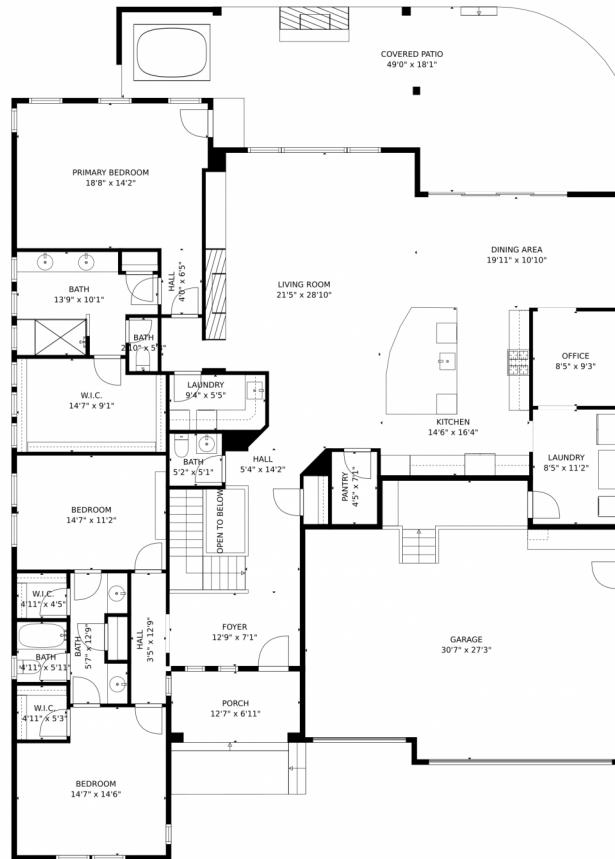

Buy | Sell | Build | Develop | Consult

9557 Boone Lane  
Littleton, CO 80125  
COMMUNITY: Sterling Ranch

Single Family

5658 SQFT

5 Beds

2/1 Baths

3 Car

Nicole Rendaci  
720-724-7030  
nicole@nicoleworksforyou.com

# 9557 Boone Lane, Littleton, CO 80125 – Main Level

**TOTAL: 2830 sq. ft**  
Below Ground: 138 sq. ft, FLOOR 2: 2692 sq. ft  
EXCLUDED AREAS: W.I.C.: 52 sq. ft, BEDROOM: 547 sq. ft, UNDEFINED: 24 sq. ft,  
HALL: 123 sq. ft, BASEMENT: 1715 sq. ft, GARAGE: 732 sq. ft,  
COVERED PATIO: 682 sq. ft, PORCH: 88 sq. ft, OPEN TO BELOW: 23 sq. ft  
MEASUREMENTS CALCULATED BY V1Photos.com ARE DEEMED HIGHLY RELIABLE BUT NOT GUARANTEED.

# 9557 Boone Lane, Littleton, CO 80125 – Lower Level

**TOTAL: 2830 sq. ft**  
Below Ground: 138 sq. ft, FLOOR 2: 2692 sq. ft  
EXCLUDED AREAS: W.I.C.: 52 sq. ft, BEDROOM: 547 sq. ft, UNDEFINED: 24 sq. ft,  
HALL: 123 sq. ft, BASEMENT: 1715 sq. ft, GARAGE: 732 sq. ft,  
COVERED PATIO: 682 sq. ft, PORCH: 88 sq. ft, OPEN TO BELOW: 23 sq. ft  
MEASUREMENTS CALCULATED BY V1Photos.com ARE DEEMED HIGHLY RELIABLE BUT NOT GUARANTEED.

# 9557 Boone Lane, Littleton, CO 80125 – All Levels

FLOOR 1

FLOOR 2

**TOTAL: 2830 sq. ft**  
 Below Ground: 138 sq. ft, FLOOR 2: 2692 sq. ft  
 EXCLUDED AREAS: W.I.C.: 52 sq. ft, BEDROOM: 547 sq. ft, UNDEFINED: 24 sq. ft,  
 HALL: 123 sq. ft, BASEMENT: 1715 sq. ft, GARAGE: 732 sq. ft,  
 COVERED PATIO: 682 sq. ft, PORCH: 88 sq. ft, OPEN TO BELOW: 23 sq. ft  
 MEASUREMENTS CALCULATED BY V1Photos.COM ARE DEEMED HIGHLY RELIABLE BUT NOT GUARANTEED.