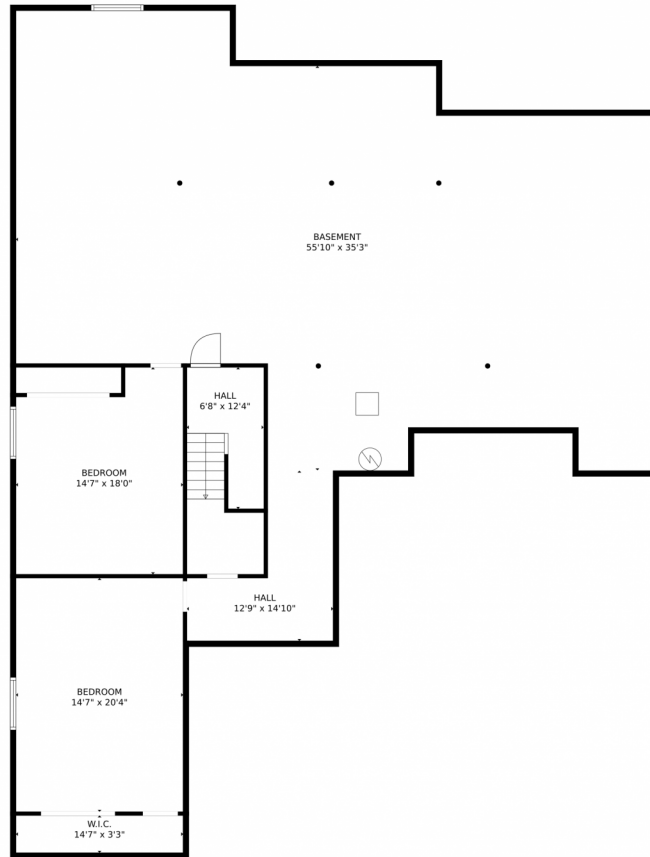

# 9557 Boone Lane, Littleton, CO 80125 – Main Level

**TOTAL: 2830 sq. ft**  
Below Ground: 138 sq. ft, FLOOR 2: 2692 sq. ft  
EXCLUDED AREAS: W.I.C.: 52 sq. ft, BEDROOM: 547 sq. ft, UNDEFINED: 24 sq. ft,  
HALL: 123 sq. ft, BASEMENT: 1715 sq. ft, GARAGE: 732 sq. ft,  
COVERED PATIO: 682 sq. ft, PORCH: 88 sq. ft, OPEN TO BELOW: 23 sq. ft  
MEASUREMENTS CALCULATED BY V1Photos.com ARE DEEMED HIGHLY RELIABLE BUT NOT GUARANTEED.

Disclaimer: Sizes and Dimensions are Approximate, Actual May Vary.

**Nicole Rendaci**  
720-724-7030  
nicole@nicoleworksforyou.com

# 9557 Boone Lane, Littleton, CO 80125 – Lower Level

**TOTAL: 2830 sq. ft**  
Below Ground: 138 sq. ft, FLOOR 2: 2692 sq. ft  
EXCLUDED AREAS: W.I.C.: 52 sq. ft, BEDROOM: 547 sq. ft, UNDEFINED: 24 sq. ft,  
HALL: 123 sq. ft, BASEMENT: 1715 sq. ft, GARAGE: 732 sq. ft,  
COVERED PATIO: 682 sq. ft, PORCH: 88 sq. ft, OPEN TO BELOW: 23 sq. ft  
MEASUREMENTS CALCULATED BY V1Photos.com ARE DEEMED HIGHLY RELIABLE BUT NOT GUARANTEED.

# 9557 Boone Lane, Littleton, CO 80125 – All Levels

FLOOR 1

FLOOR 2

**TOTAL: 2830 sq. ft**  
 Below Ground: 138 sq. ft, FLOOR 2: 2692 sq. ft  
 EXCLUDED AREAS: W.I.C.: 52 sq. ft, BEDROOM: 547 sq. ft, UNDEFINED: 24 sq. ft,  
 HALL: 123 sq. ft, BASEMENT: 1715 sq. ft, GARAGE: 732 sq. ft,  
 COVERED PATIO: 682 sq. ft, PORCH: 88 sq. ft, OPEN TO BELOW: 23 sq. ft  
 MEASUREMENTS CALCULATED BY V1Photos.COM ARE DEEMED HIGHLY RELIABLE BUT NOT GUARANTEED.