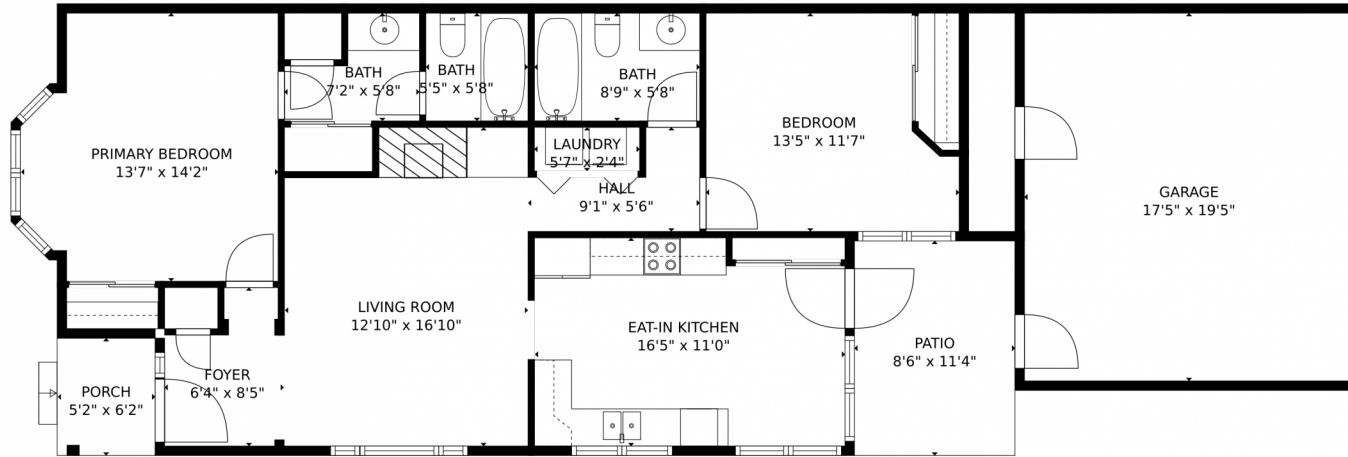

110 W Sterne Parkway
Littleton, CO 80120

110 W Sterne Parkway, Littleton, CO 80120 - Main Level

Townhouse 1110 SQFT

Amber Wermerskirchen
720-560-9772
amber@thewrealestategroup.com

110 W Sterne Parkway, Littleton, CO 80120 – Main Level

TOTAL: 1026 sq. ft
FLOOR 1: 1026 sq. ft
EXCLUDED AREAS: GARAGE: 339 sq. ft, PATIO: 96 sq. ft, PORCH: 32 sq. ft
MEASUREMENTS CALCULATED BY V1Photos.com ARE DEEMED HIGHLY RELIABLE BUT NOT GUARANTEED.

Disclaimer: Sizes and Dimensions are Approximate, Actual May Vary.