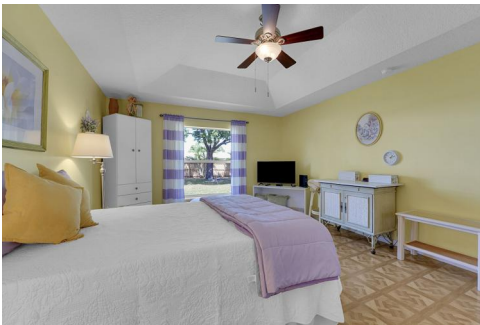

1057 Southwest Locke Avenue
Port St. Lucie, FL 34953

Single Family

1725 SQFT

Kevin Gibbons
888-245-9859
kevin@kevingibbonsteam.com

Scan code
for more
property
details