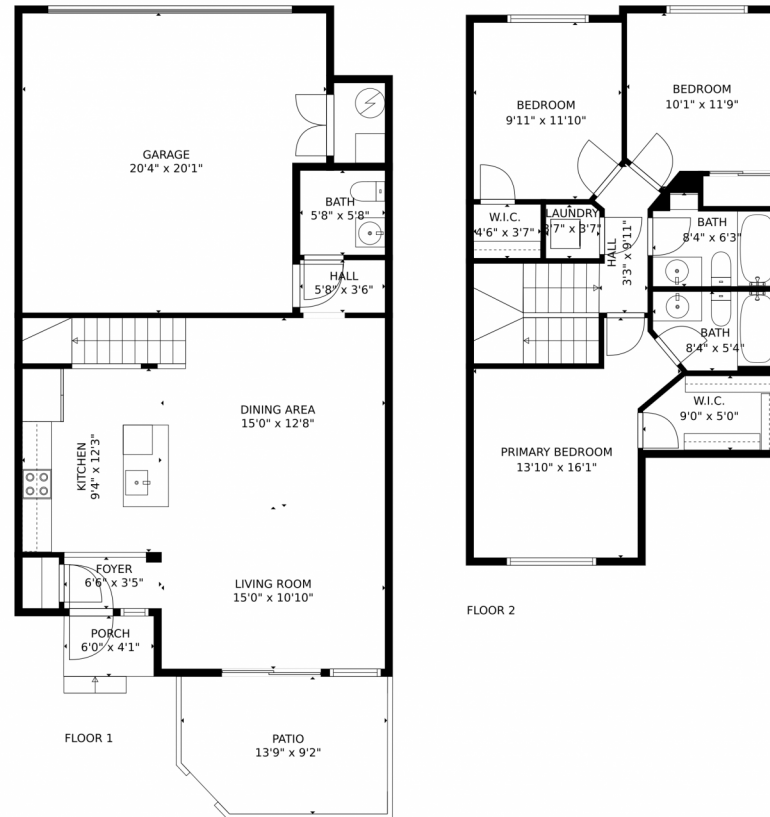

1694 Aspen Meadows Circle, Federal Heights, CO 80260 – 3_1694-aspen-meadows-circle-federal-heights-adams-

TOTAL: 1257 sq. ft
FLOOR 1: 589 sq. ft, FLOOR 2: 668 sq. ft
EXCLUDED AREAS: GARAGE: 386 sq. ft, UNDEFINED: 18 sq. ft, PORCH: 24 sq. ft,
PATIO: 121 sq. ft

Disclaimer: Sizes and Dimensions are Approximate, Actual May Vary.

Lillian Jessop
303-906-1966
lillian.realtyonegroup@gmail.com

Scan code
for more
property
details