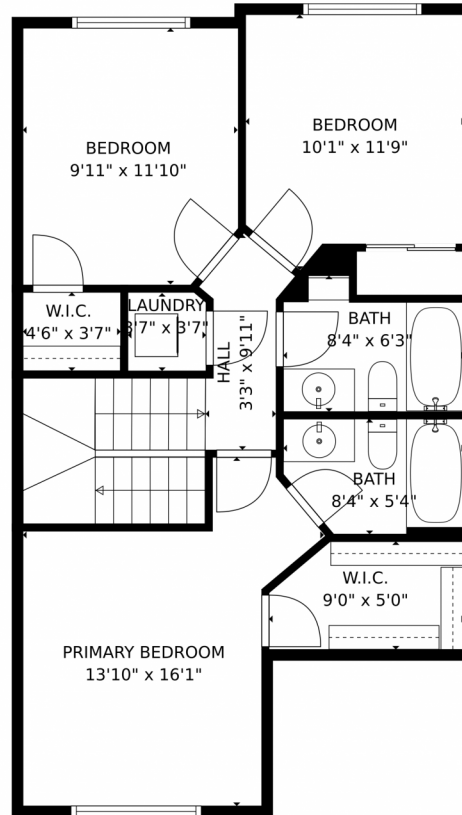

1694 Aspen Meadows Circle, Federal Heights, CO 80260 – 2_1694-aspen-meadows-circle-federal-heights-adams-

TOTAL: 1257 sq. ft
FLOOR 1: 589 sq. ft, FLOOR 2: 668 sq. ft
EXCLUDED AREAS: GARAGE: 386 sq. ft, UNDEFINED: 18 sq. ft, PORCH: 24 sq. ft,
PATIO: 121 sq. ft

Disclaimer: Sizes and Dimensions are Approximate, Actual May Vary.

Lillian Jessop
303-906-1966
lillian.realtyonegroup@gmail.com

Scan code
for more
property
details