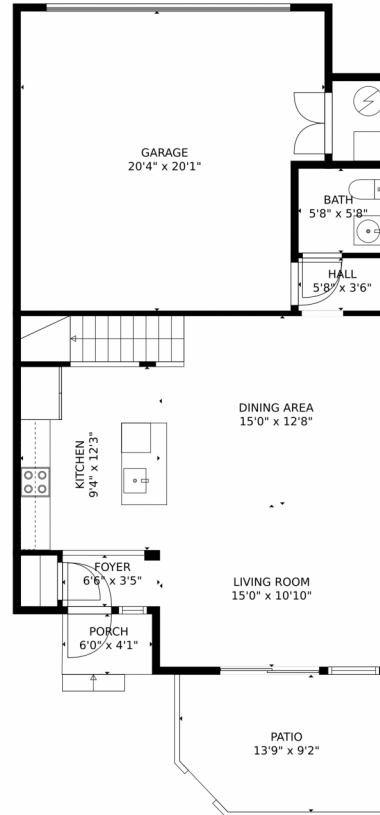

1694 Aspen Meadows Circle, Federal Heights, CO 80260 – 2_1694-aspen-meadows-circle-federal-heights-adams-

TOTAL: 1257 sq. ft
FLOOR 1: 589 sq. ft, FLOOR 2: 668 sq. ft
EXCLUDED AREAS: GARAGE: 386 sq. ft, UNDEFINED: 18 sq. ft, PORCH: 24 sq. ft,
PATIO: 121 sq. ft

Disclaimer: Sizes and Dimensions are Approximate, Actual May Vary.

Lillian Jessop
303-906-1966
lillian.realtyonegroup@gmail.com