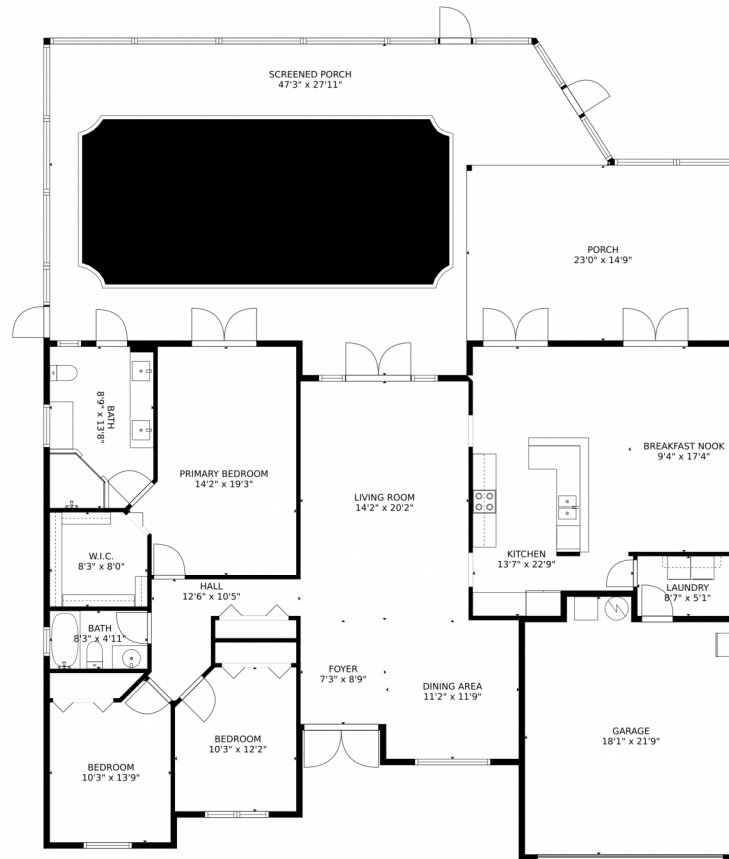

Single Family

1978 SQFT

Meirav Susi
954-214-4810
meirav@bellsouth.net
<https://www.MeiravSells.com>

Scan code
for more
property
details

9515 Lake Serena Drive, Boca Raton, FL 33496 – All Levels

TOTAL: 1840 sq. ft
FLOOR 1: 1840 sq. ft
EXCLUDED AREAS: GARAGE: 367 sq. ft, SCREENED PORCH: 589 sq. ft, PORCH: 340 sq. ft
MEASUREMENTS CALCULATED BY V1Photos.com ARE DEEMED HIGHLY RELIABLE BUT NOT GUARANTEED.

Disclaimer: Sizes and Dimensions are Approximate, Actual May Vary.

Meirav Susi
954-214-4810
meirav@bellsouth.net
<https://www.MeiravSells.com>