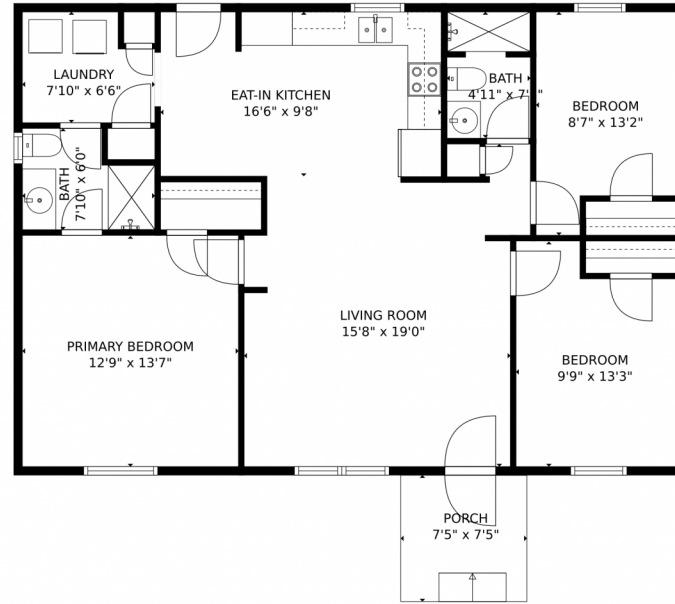

**TOTAL: 1039 sq. ft**

FLOOR 1: 1039 sq. ft

EXCLUDED AREAS: GARAGE: 435 sq. ft, PORCH: 55 sq. ft

MEASUREMENTS CALCULATED BY V1Photos.com ARE DEEMED HIGHLY RELIABLE BUT NOT GUARANTEED.

Disclaimer: Sizes and Dimensions are Approximate, Actual May Vary.