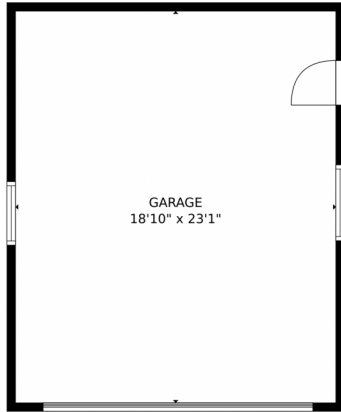

**TOTAL: 1039 sq. ft**

FLOOR 1: 1039 sq. ft

EXCLUDED AREAS: GARAGE: 435 sq. ft, PORCH: 55 sq. ft

MEASUREMENTS CALCULATED BY V1Photos.com ARE DEEMED HIGHLY RELIABLE BUT NOT GUARANTEED.

Disclaimer: Sizes and Dimensions are Approximate, Actual May Vary.