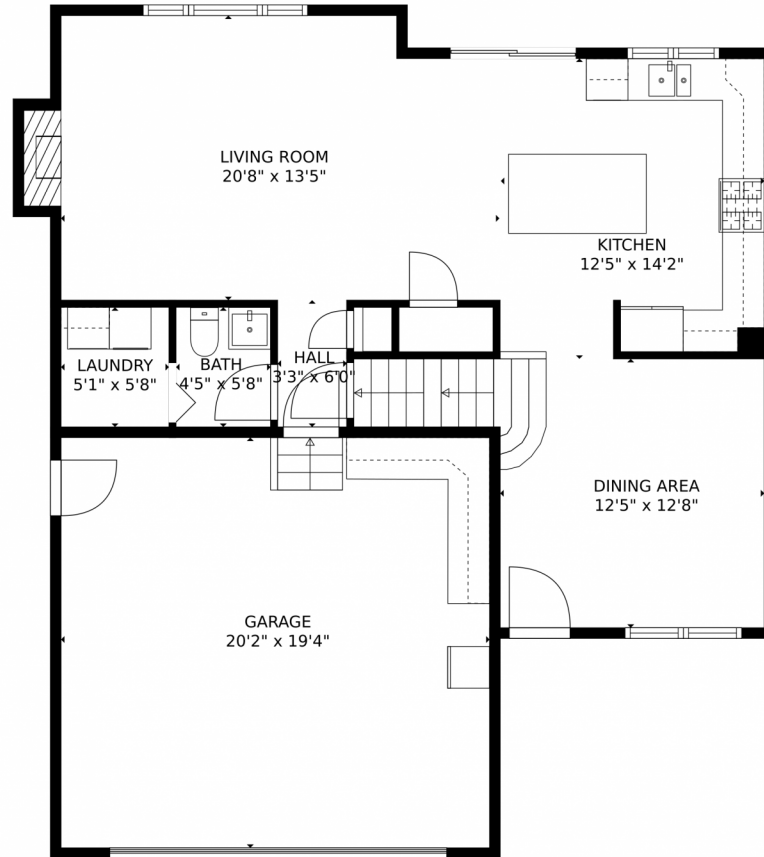

9737 Autumnwood Place, Littleton, CO 80129 – main level

TOTAL: 1993 sq. ft
Below Ground: 347 sq. ft, FLOOR 2: 728 sq. ft, FLOOR 3: 918 sq. ft
EXCLUDED AREAS: UNDEFINED: 20 sq. ft, GARAGE: 391 sq. ft, FIREPLACE: 6 sq. ft,
OPEN TO BELOW: 148 sq. ft

Disclaimer: Sizes and Dimensions are Approximate, Actual May Vary.

Beth Anne Demeter
720-320-1150
bethanne.demeter@gmail.com