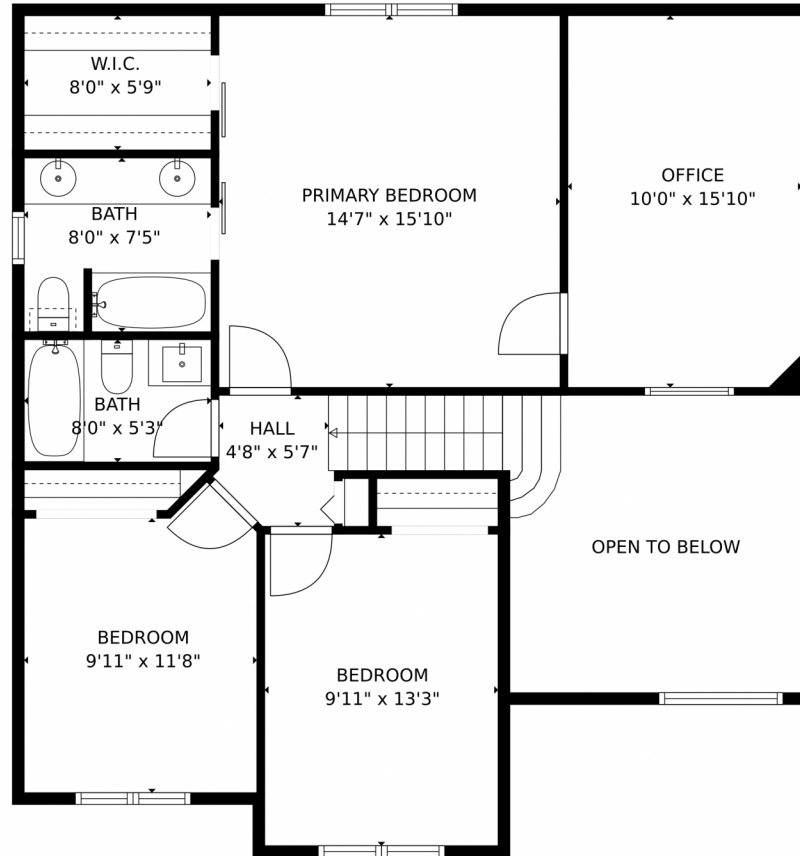

9737 Autumnwood Place, Littleton, CO 80129 — upper level

TOTAL: 1993 sq. ft
Below Ground: 347 sq. ft, FLOOR 2: 728 sq. ft, FLOOR 3: 918 sq. ft
EXCLUDED AREAS: UNDEFINED: 20 sq. ft, GARAGE: 391 sq. ft, FIREPLACE: 6 sq. ft,
OPEN TO BELOW: 148 sq. ft

Disclaimer: Sizes and Dimensions are Approximate, Actual May Vary.

Beth Anne Demeter
720-320-1150
bethanne.demeter@gmail.com