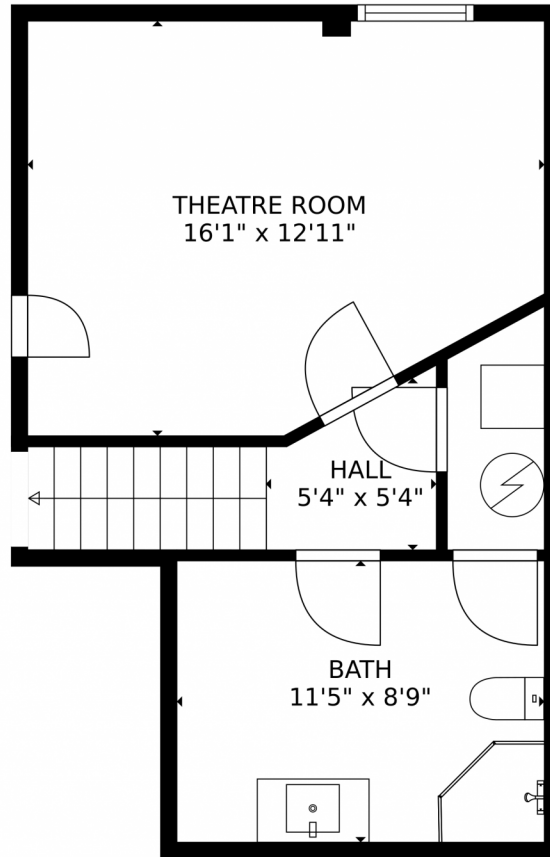

9737 Autumnwood Place, Littleton, CO 80129 — upper level

**TOTAL: 1993 sq. ft**  
Below Ground: 347 sq. ft, FLOOR 2: 728 sq. ft, FLOOR 3: 918 sq. ft  
EXCLUDED AREAS: UNDEFINED: 20 sq. ft, GARAGE: 391 sq. ft, FIREPLACE: 6 sq. ft,  
OPEN TO BELOW: 148 sq. ft

MEASUREMENTS CALCULATED BY V1Photos.com ARE DEEMED HIGHLY RELIABLE BUT NOT GUARANTEED.

Disclaimer: Sizes and Dimensions are Approximate, Actual May Vary.

**Beth Anne Demeter**  
720-320-1150  
bethanne.demeter@gmail.com

**TOTAL: 1993 sq. ft**  
Below Ground: 347 sq. ft, FLOOR 2: 728 sq. ft, FLOOR 3: 918 sq. ft  
EXCLUDED AREAS: UNDEFINED: 20 sq. ft, GARAGE: 391 sq. ft, FIREPLACE: 6 sq. ft,  
OPEN TO BELOW: 148 sq. ft  
MEASUREMENTS CALCULATED BY V1Photos.com ARE DEEMED HIGHLY RELIABLE BUT NOT GUARANTEED.

# 9737 Autumnwood Place, Littleton, CO 80129 – all levels

**TOTAL: 1993 sq. ft**  
Below Ground: 347 sq. ft, FLOOR 2: 728 sq. ft, FLOOR 3: 918 sq. ft  
EXCLUDED AREAS: UNDEFINED: 20 sq. ft, GARAGE: 391 sq. ft, FIREPLACE: 6 sq. ft,  
OPEN TO BELOW: 148 sq. ft