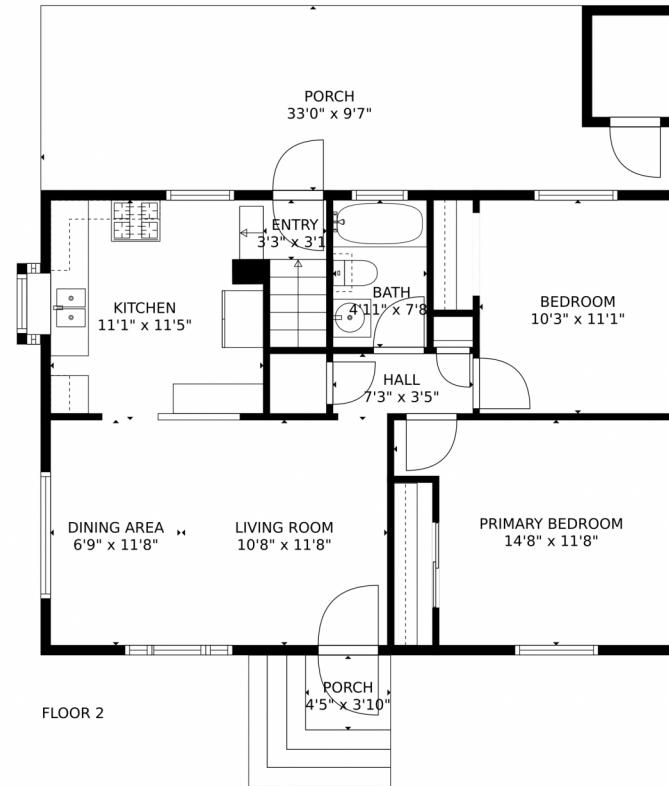

 2 Baths

 0.14 Acre

LAVON LIKES
303-895-7191
likes1031@gmail.com

2420 West Mississippi Avenue, Denver, CO 80223 – Main Level

TOTAL: 1409 sq. ft
Below Ground: 630 sq. ft, FLOOR 2: 779 sq. ft
EXCLUDED AREAS: STORAGE: 66 sq. ft, PORCH: 303 sq. ft
MEASUREMENTS CALCULATED BY V1Photos.com ARE DEEMED HIGHLY RELIABLE BUT NOT GUARANTEED.

Disclaimer: Sizes and Dimensions are Approximate, Actual May Vary.

LAVON LIKES
303-895-7191
likes1031@gmail.com

2420 West Mississippi Avenue, Denver, CO 80223 – Lower Level

TOTAL: 1409 sq. ft
Below Ground: 630 sq. ft, FLOOR 2: 779 sq. ft
EXCLUDED AREAS: STORAGE: 66 sq. ft, PORCH: 303 sq. ft
MEASUREMENTS CALCULATED BY V1Photos.com ARE DEEMED HIGHLY RELIABLE BUT NOT GUARANTEED.

Disclaimer: Sizes and Dimensions are Approximate, Actual May Vary.

LAVON LIKES
303-895-7191
likes1031@gmail.com

2420 West Mississippi Avenue, Denver, CO 80223 – All Levels

FLOOR 1

FLOOR 2

TOTAL: 1409 sq. ft

Below Ground: 630 sq. ft, FLOOR 2: 779 sq. ft

EXCLUDED AREAS: STORAGE: 66 sq. ft, PORCH: 303 sq. ft

MEASUREMENTS CALCULATED BY V1Photos.com ARE DEEMED HIGHLY RELIABLE BUT NOT GUARANTEED.

Disclaimer: Sizes and Dimensions are Approximate, Actual May Vary.