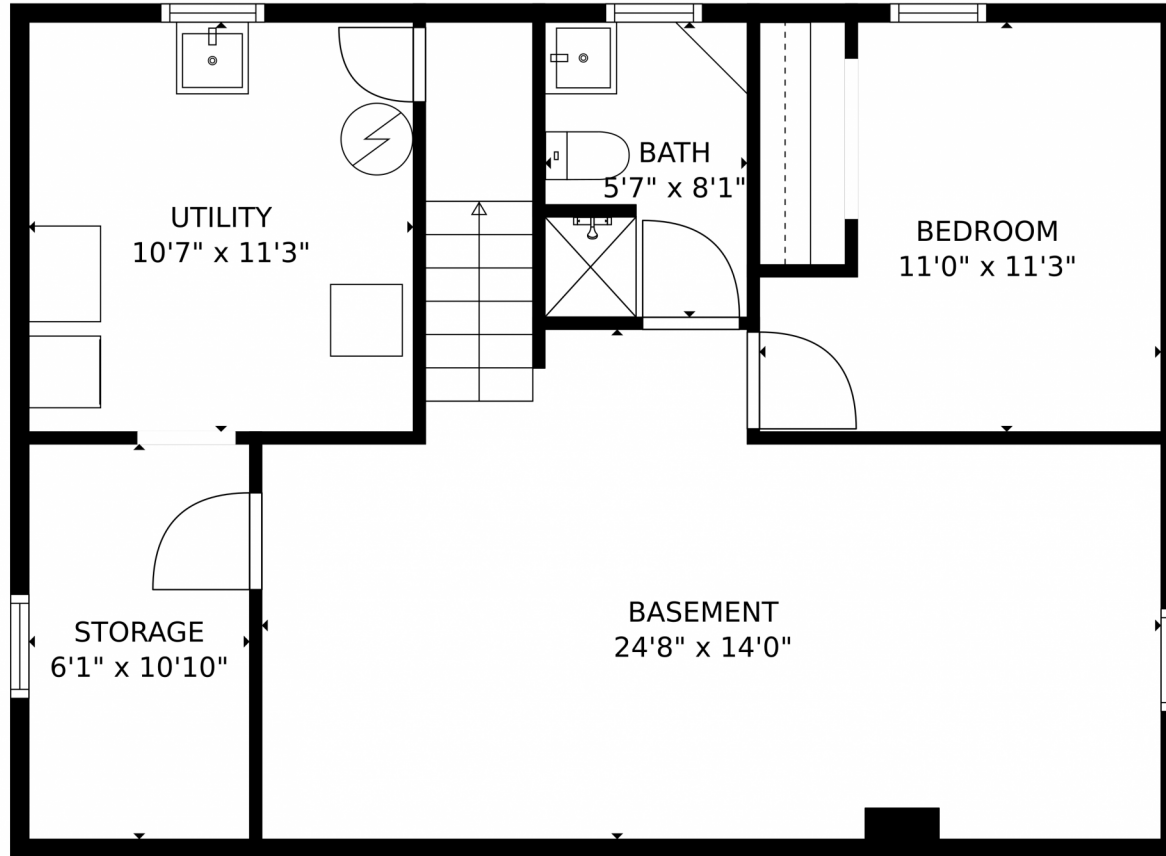

 2 Baths

 0.14 Acre

LAVON LIKES
303-895-7191
likes1031@gmail.com

2420 West Mississippi Avenue, Denver, CO 80223 – Main Level

TOTAL: 1409 sq. ft
Below Ground: 630 sq. ft, FLOOR 2: 779 sq. ft
EXCLUDED AREAS: STORAGE: 66 sq. ft, PORCH: 303 sq. ft
MEASUREMENTS CALCULATED BY V1Photos.com ARE DEEMED HIGHLY RELIABLE BUT NOT GUARANTEED.

Disclaimer: Sizes and Dimensions are Approximate, Actual May Vary.

LAVON LIKES
303-895-7191
likes1031@gmail.com

2420 West Mississippi Avenue, Denver, CO 80223 – Lower Level

TOTAL: 1409 sq. ft
Below Ground: 630 sq. ft, FLOOR 2: 779 sq. ft
EXCLUDED AREAS: STORAGE: 66 sq. ft, PORCH: 303 sq. ft
MEASUREMENTS CALCULATED BY V1Photos.com ARE DEEMED HIGHLY RELIABLE BUT NOT GUARANTEED.

Disclaimer: Sizes and Dimensions are Approximate, Actual May Vary.

LAVON LIKES
303-895-7191
likes1031@gmail.com

2420 West Mississippi Avenue, Denver, CO 80223 – All Levels

FLOOR 1

FLOOR 2

TOTAL: 1409 sq. ft

Below Ground: 630 sq. ft, FLOOR 2: 779 sq. ft

EXCLUDED AREAS: STORAGE: 66 sq. ft, PORCH: 303 sq. ft

MEASUREMENTS CALCULATED BY V1Photos.com ARE DEEMED HIGHLY RELIABLE BUT NOT GUARANTEED.

Disclaimer: Sizes and Dimensions are Approximate, Actual May Vary.