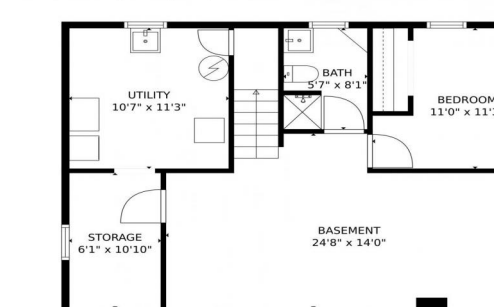

2420 West Mississippi Avenue, Denver, CO 80223 - Lower Level