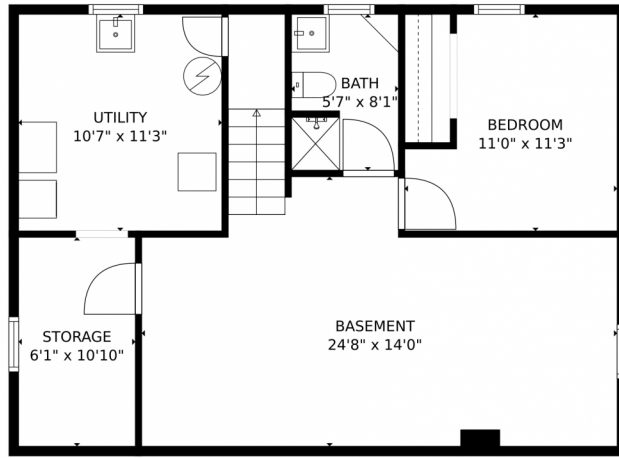

 2 Baths

 0.14 Acre

LAVON LIKES
303-895-7191
likes1031@gmail.com

2420 West Mississippi Avenue, Denver, CO 80223 – Main Level

TOTAL: 1409 sq. ft
Below Ground: 630 sq. ft, FLOOR 2: 779 sq. ft
EXCLUDED AREAS: STORAGE: 66 sq. ft, PORCH: 303 sq. ft
MEASUREMENTS CALCULATED BY V1Photos.com ARE DEEMED HIGHLY RELIABLE BUT NOT GUARANTEED.

Disclaimer: Sizes and Dimensions are Approximate, Actual May Vary.

LAVON LIKES
303-895-7191
likes1031@gmail.com

2420 West Mississippi Avenue, Denver, CO 80223 – Lower Level

TOTAL: 1409 sq. ft
Below Ground: 630 sq. ft, FLOOR 2: 779 sq. ft
EXCLUDED AREAS: STORAGE: 66 sq. ft, PORCH: 303 sq. ft
MEASUREMENTS CALCULATED BY V1Photos.com ARE DEEMED HIGHLY RELIABLE BUT NOT GUARANTEED.

Disclaimer: Sizes and Dimensions are Approximate, Actual May Vary.

LAVON LIKES
303-895-7191
likes1031@gmail.com

2420 West Mississippi Avenue, Denver, CO 80223 – All Levels

FLOOR 1

FLOOR 2

TOTAL: 1409 sq. ft

Below Ground: 630 sq. ft, FLOOR 2: 779 sq. ft

EXCLUDED AREAS: STORAGE: 66 sq. ft, PORCH: 303 sq. ft

MEASUREMENTS CALCULATED BY V1Photos.com ARE DEEMED HIGHLY RELIABLE BUT NOT GUARANTEED.

Disclaimer: Sizes and Dimensions are Approximate, Actual May Vary.