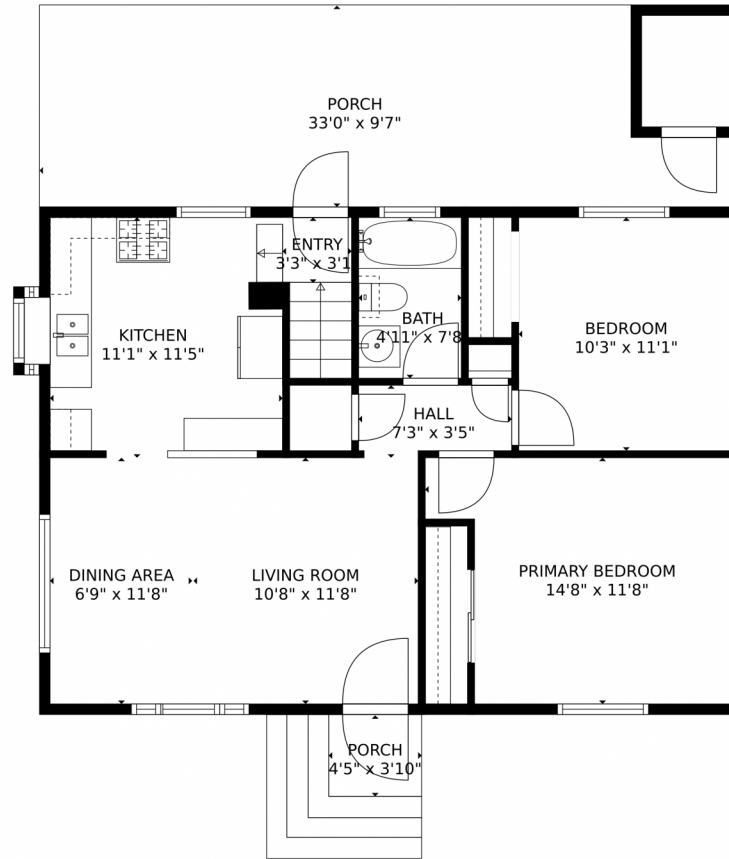

2420 West Mississippi Avenue

MLS # 7732216

Denver, CO 80223

COMMUNITY: Ruby Hill

2420 West Mississippi Avenue, Denver, CO 80223 - Lower Level

 Single Family

 1207 SQFT

 3 Beds

 2 Baths

 0.14 Acre

LAVON LIKES
303-895-7191
likes1031@gmail.com

2420 West Mississippi Avenue, Denver, CO 80223 – Main Level

TOTAL: 1409 sq. ft
Below Ground: 630 sq. ft, FLOOR 2: 779 sq. ft
EXCLUDED AREAS: STORAGE: 66 sq. ft, PORCH: 303 sq. ft
MEASUREMENTS CALCULATED BY V1Photos.com ARE DEEMED HIGHLY RELIABLE BUT NOT GUARANTEED.

Disclaimer: Sizes and Dimensions are Approximate, Actual May Vary.

LAVON LIKES
303-895-7191
likes1031@gmail.com

2420 West Mississippi Avenue, Denver, CO 80223 – Lower Level

TOTAL: 1409 sq. ft
Below Ground: 630 sq. ft, FLOOR 2: 779 sq. ft
EXCLUDED AREAS: STORAGE: 66 sq. ft, PORCH: 303 sq. ft
MEASUREMENTS CALCULATED BY V1Photos.com ARE DEEMED HIGHLY RELIABLE BUT NOT GUARANTEED.

Below Ground: 630 sq. ft, FLOOR 2: 779 sq. ft

EXCLUDED AREAS: STORAGE: 66 sq. ft, PORCH: 303 sq. ft

MEASUREMENTS CALCULATED BY V1Photos.com ARE DEEMED HIGHLY RELIABLE BUT NOT GUARANTEED.

Disclaimer: Sizes and Dimensions are Approximate, Actual May Vary.