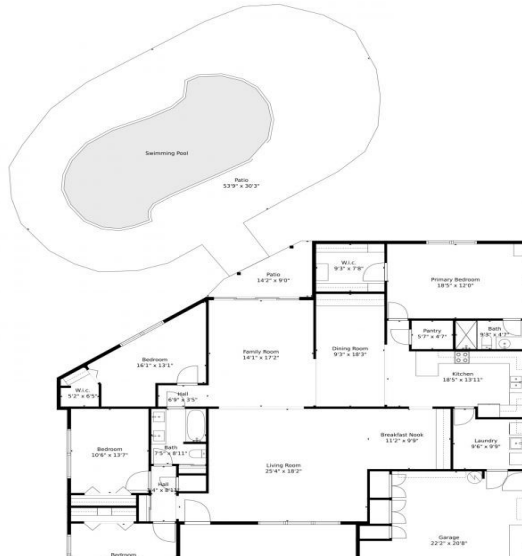

5311 Northeast 16th Avenue  
Fort Lauderdale, FL 33334

5311 Northeast 16th Avenue, Fort Lauderdale, FL 33334 - All Levels

Single Family

2928 SQFT

**Rachael Barach**  
954-815-1418  
rachael@rachaelbarach.com  
<https://www.therachaelbarachgroup.com/>

# 5311 Northeast 16th Avenue, Fort Lauderdale, FL 33334 – All Levels

Measurements Calculated By V1photos.com Are Deemed Highly Reliable But Not Guaranteed

Disclaimer: Sizes and Dimensions are Approximate, Actual May Vary.