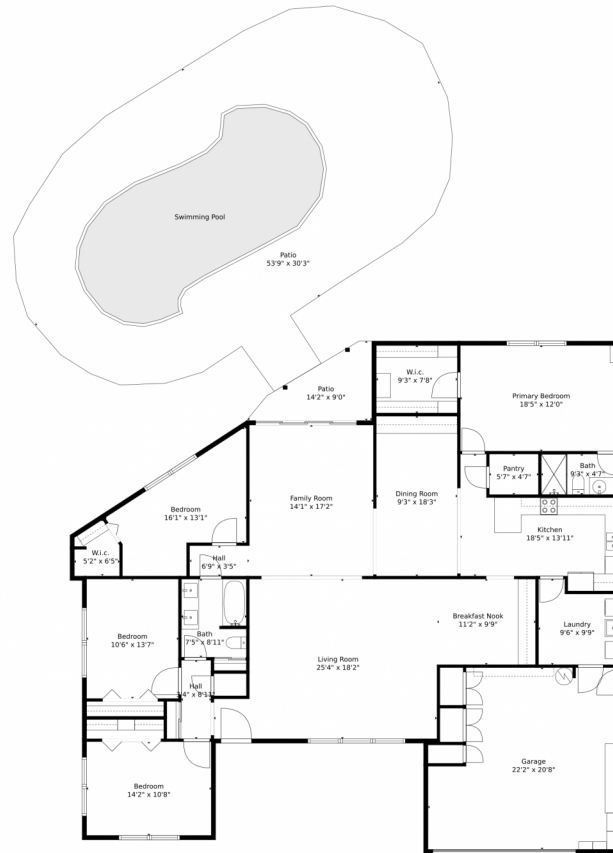

5311 Northeast 16th Avenue  
Fort Lauderdale, FL 33334

5311 Northeast 16th Avenue, Fort Lauderdale, FL 33334 - All Levels

Single Family

2928 SQFT

**Rachael Barach**  
954-815-1418  
rachael@rachaelbarach.com  
<https://www.therachaelbarachgroup.com/>

# 5311 Northeast 16th Avenue, Fort Lauderdale, FL 33334 – All Levels

Measurements Calculated By V1photos.com Are Deemed Highly Reliable But Not Guaranteed

Disclaimer: Sizes and Dimensions are Approximate, Actual May Vary.