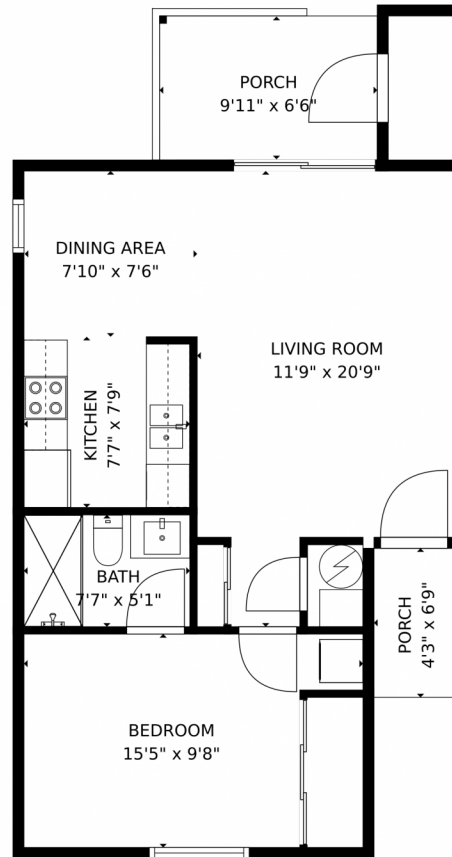

2201 Sable Boulevard #1010, Aurora, CO 80011 – Main Level

TOTAL: 565 sq. ft
FLOOR 1: 565 sq. ft
EXCLUDED AREAS: PORCH: 94 sq. ft

Disclaimer: Sizes and Dimensions are Approximate, Actual May Vary.

Taylor Haas
303-665-7368
taylorh@coloradorpm.com
<https://www.coloradorpm.com/available-rental-properties-denver>