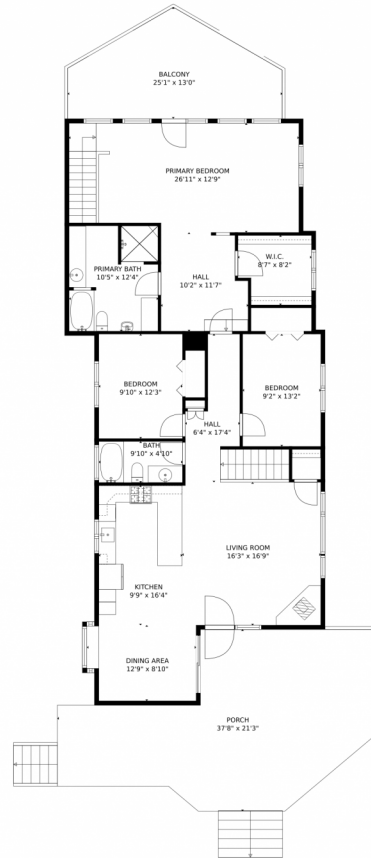

Scan code for more property details

11804 South Stallion Drive, Pine, CO 80470 – Lower Level

TOTAL: 3233 sq. ft

Below Ground: 1561 sq. ft, FLOOR 2: 1672 sq. ft

EXCLUDED AREAS: ENTRY: 90 sq. ft, STORAGE: 96 sq. ft, UNDEFINED: 13 sq. ft.

EMBEDDEDWINDOW: 47 sq. ft, PORCH: 558 sq. ft, BALCONY: 237 sq. ft

MEASUREMENTS CALCULATED BY V1Photos.com ARE DEEMED HIGHLY RELIABLE BUT NOT GUARANTEED.

Disclaimer: Sizes and Dimensions are Approximate, Actual May Vary.

Jodi Dolph

303-902-9968

jodi.dolph@kw.com

<https://www.LiveWhereYouPlayConifer.com>

Scan code
for more
property
details

11804 South Stallion Drive, Pine, CO 80470 – Main Level

TOTAL: 3233 sq. ft

Below Ground: 1561 sq. ft, FLOOR 2: 1672 sq. ft

EXCLUDED AREAS: ENTRY: 90 sq. ft, STORAGE: 96 sq. ft, UNDEFINED: 13 sq. ft.

EMBEDDEDWINDOW: 47 sq. ft, PORCH: 558 sq. ft, BALCONY: 237 sq. ft

MEASUREMENTS CALCULATED BY V1Photos.com ARE DEEMED HIGHLY RELIABLE BUT NOT GUARANTEED.