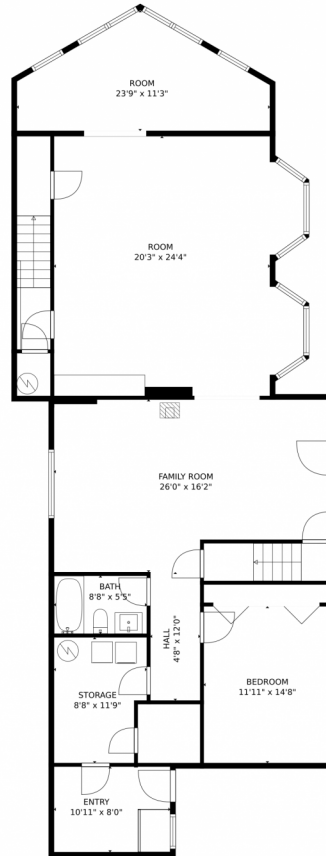

11804 South Stallion Drive, Pine, CO 80470 – Lower Level

TOTAL: 3233 sq. ft

Below Ground: 1561 sq. ft, FLOOR 2: 1672 sq. ft

EXCLUDED AREAS: ENTRY: 90 sq. ft, STORAGE: 96 sq. ft, UNDEFINED: 13 sq. ft.

EMBEDDEDWINDOW: 47 sq. ft, PORCH: 558 sq. ft, BALCONY: 237 sq. ft

Disclaimer: Sizes and Dimensions are Approximate, Actual May Vary.

Jodi Dolph

303-902-9968

jodi.dolph@kw.com

<https://www.LiveWhereYouPlayConifer.com>

Scan code
for more
property
details