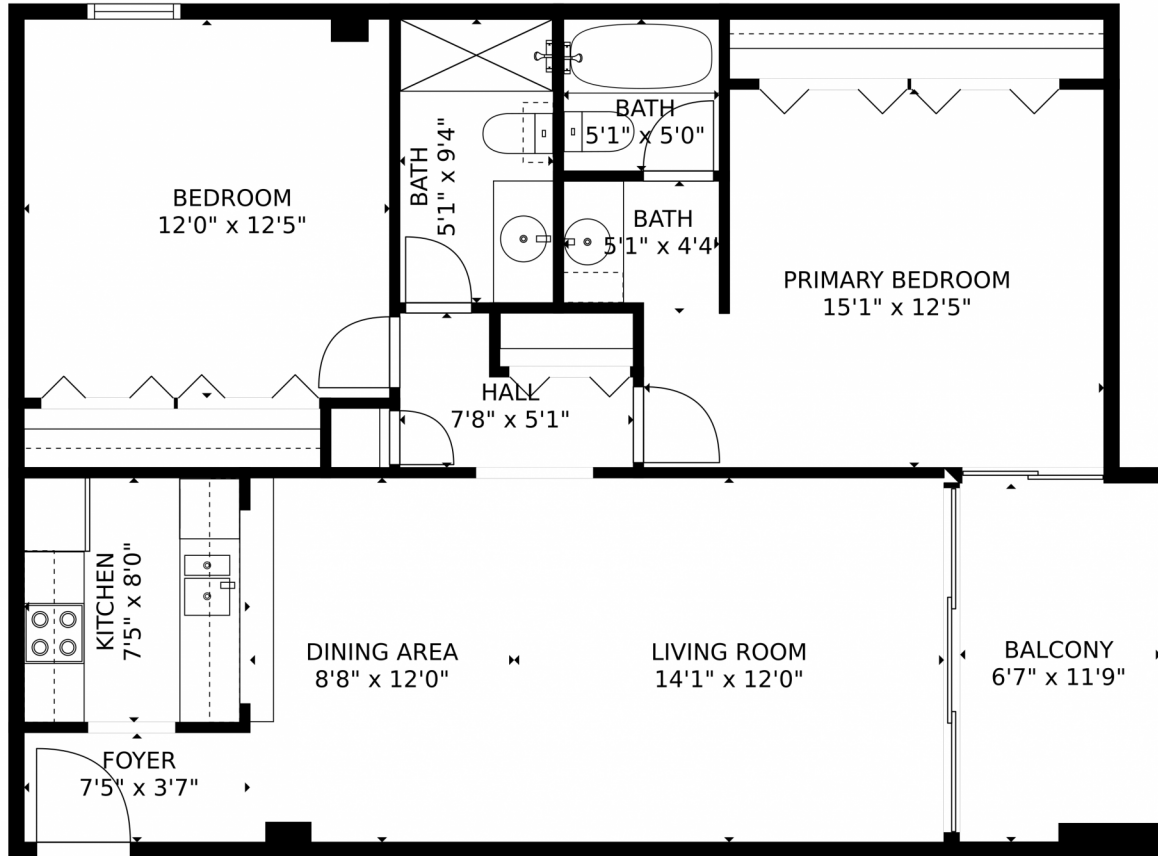

400 South Lafayette Street, Denver, CO 80209 – Floorplan

TOTAL: 894 sq. ft
FLOOR 1: 894 sq. ft
EXCLUDED AREAS: BALCONY: 78 sq. ft

Disclaimer: Sizes and Dimensions are Approximate, Actual May Vary.

Taylor Haas

303-665-7368

taylorh@coloradorpm.com

<https://www.coloradorpm.com/available-rental-properties-denver>

Scan code
for more
property
details