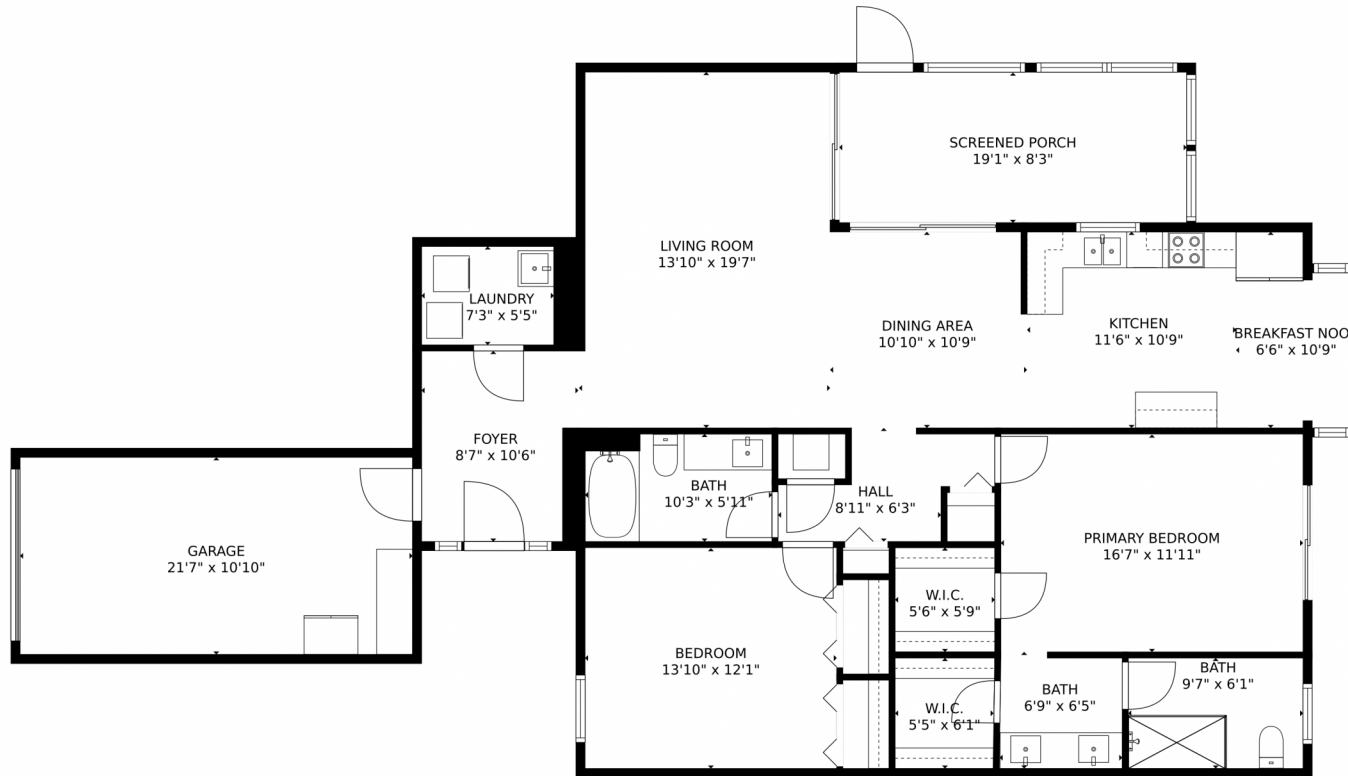

 Condominium  1478 SQFT  2 Beds  2 Baths  1 Car

PROPERTY DETAILS

Welcome to your dream villa in Lake Catherine, Palm Beach Gardens! This renovated 2/2 offers comfortable living space with an open concept living room. Enjoy natural lighting and a spacious screened patio for outdoor dining or lounging. The villa is hurricane impact-rated, providing peace of mind during storm season. With updated features like quartz countertops and new plumbing, this home is both beautiful and well-maintained. Don't miss out on this opportunity to make it your own!

Cristina Cortes
954-865-1758
ccortes6813@gmail.com
<http://ntwrkr.me/Criscortes>

TOTAL: 1450 sq. ft
FLOOR 1: 1450 sq. ft
EXCLUDED AREAS: GARAGE: 233 sq. ft, SCREENED PORCH: 158 sq. ft
MEASUREMENTS CALCULATED BY V1Photos.com ARE DEEMED HIGHLY RELIABLE BUT NOT GUARANTEED.