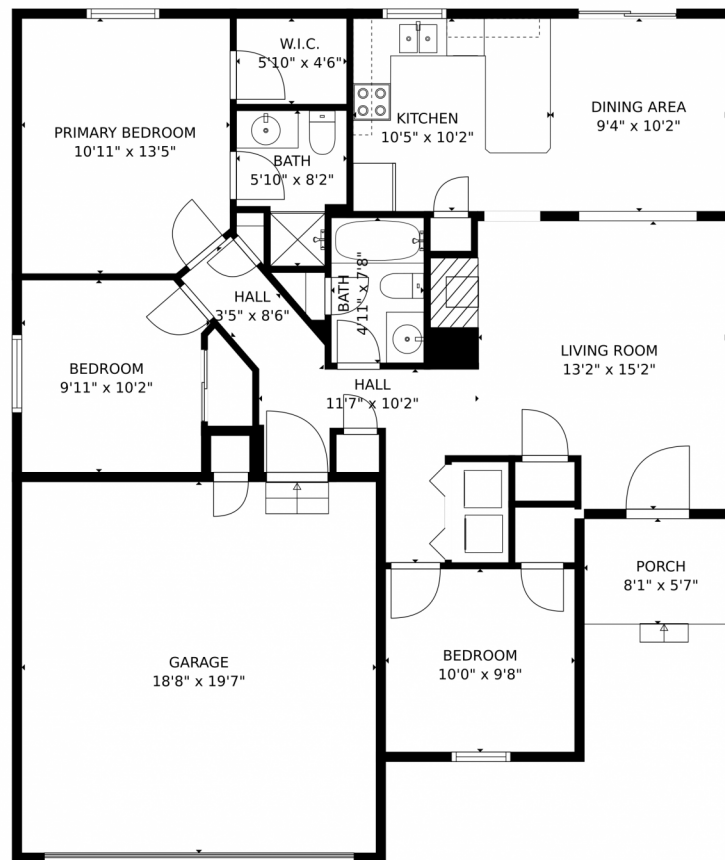

TOTAL: 1049 sq. ft

FLOOR 1: 1049 sq. ft

EXCLUDED AREAS: GARAGE: 365 sq. ft, PORCH: 45 sq. ft

Disclaimer: Sizes and Dimensions are Approximate, Actual May Vary.

Taylor Haas

303-665-7368

taylorh@coloradorpm.com

<https://www.coloradorpm.com/available-rental-properties-denver>

Scan code
for more
property
details