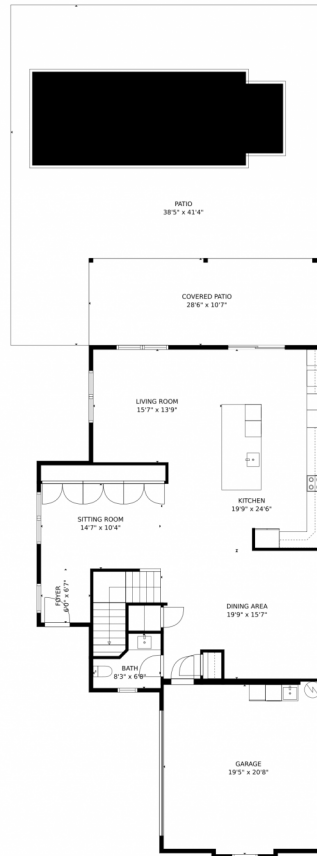

115 Behring Way
 Jupiter, FL 33458
 COMMUNITY: Rialto

 Single Family
  2829 SQFT
  4 Beds
  3/1 Baths
  2 Car

Darren Goldstein Ron Bill
 561-262-0730
 rb@exceptionalpropertiesfl.com

TOTAL: 2805 sq. ft
FLOOR 1: 1253 sq. ft, FLOOR 2: 1552 sq. ft
EXCLUDED AREAS: PATIO: 956 sq. ft, COVERED PATIO: 301 sq. ft, GARAGE: 394 sq. ft
MEASUREMENTS CALCULATED BY V1Photos.com ARE DEEMED HIGHLY RELIABLE BUT NOT GUARANTEED.

Disclaimer: Sizes and Dimensions are Approximate, Actual May Vary.

Darren Goldstein Ron Bill
561-262-0730
rb@exceptionalpropertiesfl.com

TOTAL: 2805 sq. ft
FLOOR 1: 1253 sq. ft, FLOOR 2: 1552 sq. ft
EXCLUDED AREAS: PATIO: 956 sq. ft, COVERED PATIO: 301 sq. ft, GARAGE: 394 sq. ft
MEASUREMENTS CALCULATED BY V1Photos.com ARE DEEMED HIGHLY RELIABLE BUT NOT GUARANTEED.