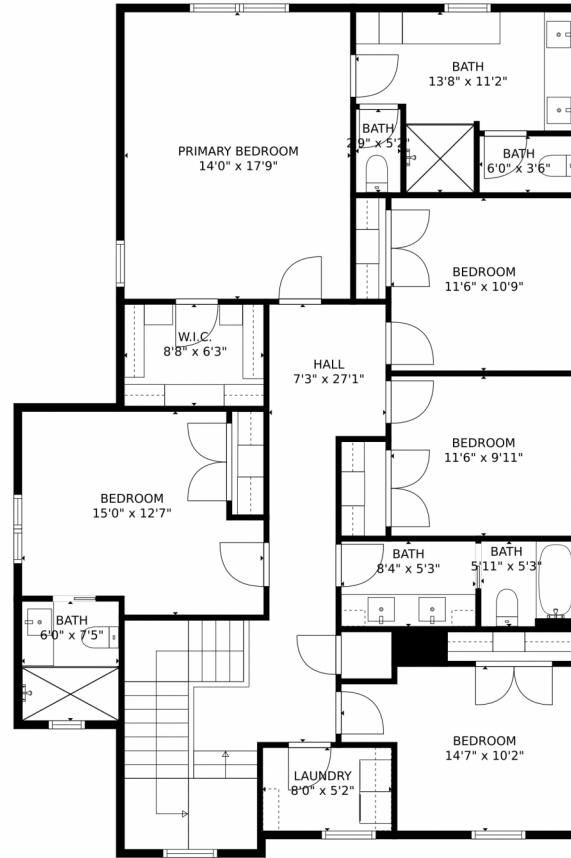

115 Behring Way
 Jupiter, FL 33458
 COMMUNITY: Rialto

 Single Family
  2829 SQFT
  4 Beds
  3/1 Baths
  2 Car

Darren Goldstein Ron Bill
 561-262-0730
 rb@exceptionalpropertiesfl.com

TOTAL: 2805 sq. ft
FLOOR 1: 1253 sq. ft, FLOOR 2: 1552 sq. ft
EXCLUDED AREAS: PATIO: 956 sq. ft, COVERED PATIO: 301 sq. ft, GARAGE: 394 sq. ft
MEASUREMENTS CALCULATED BY V1Photos.com ARE DEEMED HIGHLY RELIABLE BUT NOT GUARANTEED.

Disclaimer: Sizes and Dimensions are Approximate, Actual May Vary.

Darren Goldstein Ron Bill
561-262-0730
rb@exceptionalpropertiesfl.com

TOTAL: 2805 sq. ft
FLOOR 1: 1253 sq. ft, FLOOR 2: 1552 sq. ft
EXCLUDED AREAS: PATIO: 956 sq. ft, COVERED PATIO: 301 sq. ft, GARAGE: 394 sq. ft
MEASUREMENTS CALCULATED BY V1Photos.com ARE DEEMED HIGHLY RELIABLE BUT NOT GUARANTEED.