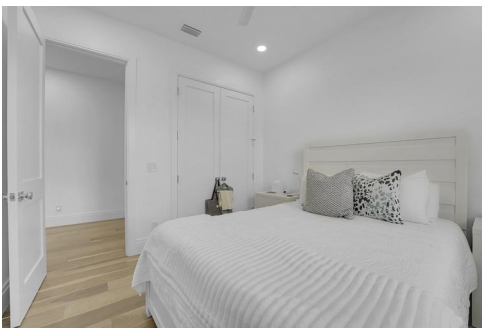

115 Behring Way
 Jupiter, FL 33458
 COMMUNITY: Rialto

 Single Family
  2829 SQFT
  4 Beds
  3/1 Baths
  2 Car

Darren Goldstein Ron Bill
 561-262-0730
 rb@exceptionalpropertiesfl.com

TOTAL: 2805 sq. ft
FLOOR 1: 1253 sq. ft, FLOOR 2: 1552 sq. ft
EXCLUDED AREAS: PATIO: 956 sq. ft, COVERED PATIO: 301 sq. ft, GARAGE: 394 sq. ft
MEASUREMENTS CALCULATED BY V1Photos.com ARE DEEMED HIGHLY RELIABLE BUT NOT GUARANTEED.