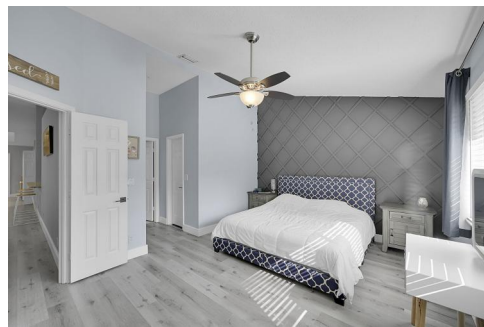

146 paradise cres  
Royal Palm beach, FL 33411

Single Family

1650 SQFT

**Brittani Fortier**  
954-300-6552  
bfortier@buildingwithbrittani.com