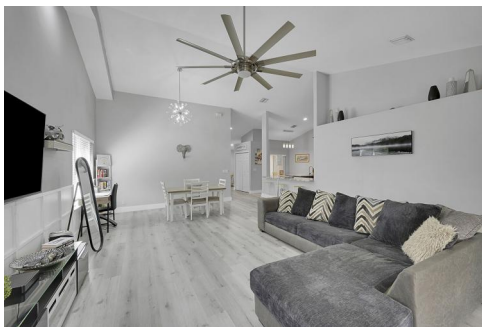

146 paradise cres  
Royal Palm beach, FL 33411

Single Family

1650 SQFT

**Brittani Fortier**  
954-300-6552  
bfortier@buildingwithbrittani.com