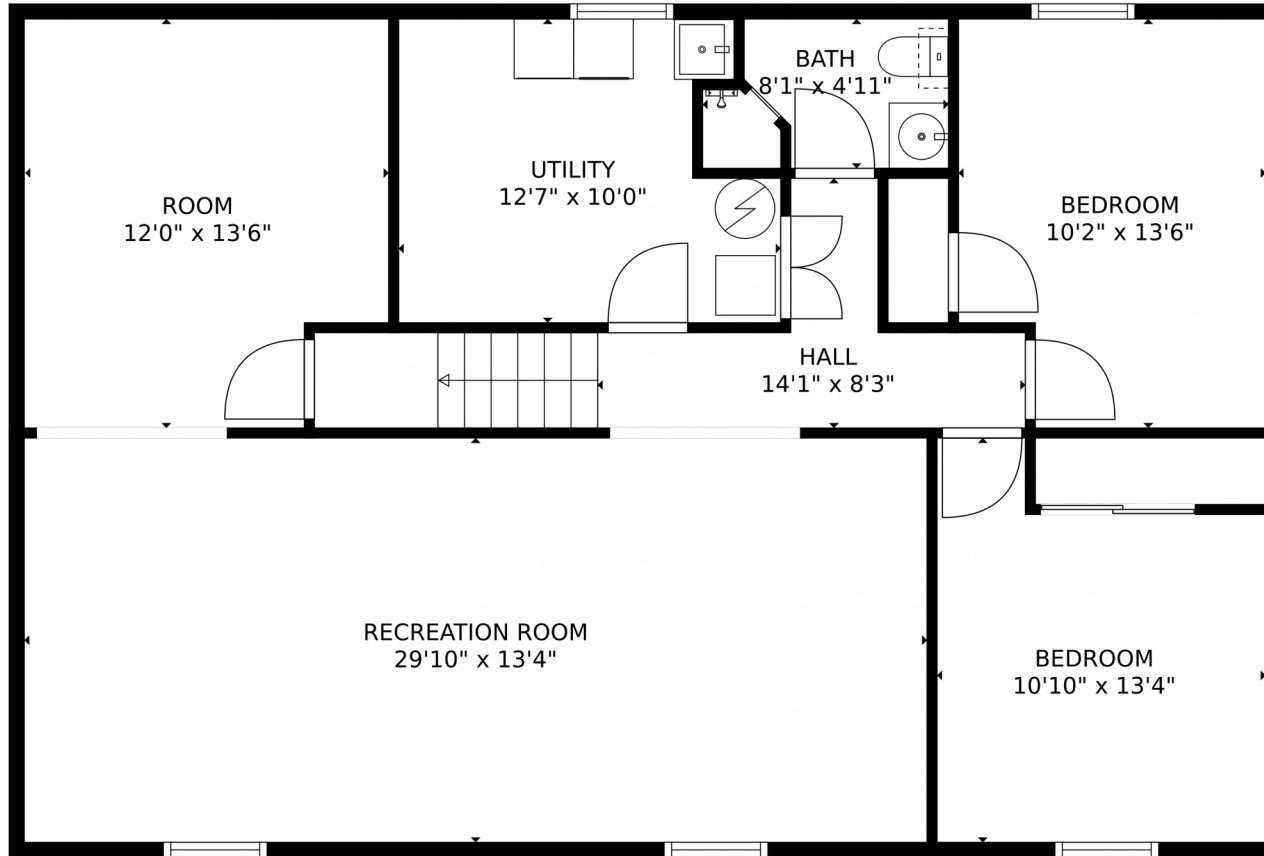

TOTAL: 2263 sq. ft

Below Ground: 1115 sq. ft, FLOOR 2: 1148 sq. ft

EXCLUDED AREAS: GARAGE: 812 sq. ft, PATIO: 797 sq. ft

MEASUREMENTS CALCULATED BY V1Photos.com ARE DEEMED HIGHLY RELIABLE BUT NOT GUARANTEED.

Disclaimer: Sizes and Dimensions are Approximate, Actual May Vary.

Rhonda Haglund
303-883-7136
rhonda.haglund@comcast.net
<https://rhondahaglund.kw.com/>

TOTAL: 2263 sq. ft
Below Ground: 1115 sq. ft, FLOOR 2: 1148 sq. ft
EXCLUDED AREAS: GARAGE: 812 sq. ft, PATIO: 797 sq. ft
MEASUREMENTS CALCULATED BY V1Photos.com ARE DEEMED HIGHLY RELIABLE BUT NOT GUARANTEED.

FLOOR 1

TOTAL: 2263 sq. ft
Below Ground: 1115 sq. ft, FLOOR 2: 1148 sq. ft
EXCLUDED AREAS: GARAGE: 812 sq. ft, PATIO: 797 sq. ft
MEASUREMENTS CALCULATED BY V1Photos.com ARE DEEMED HIGHLY RELIABLE BUT NOT GUARANTEED.