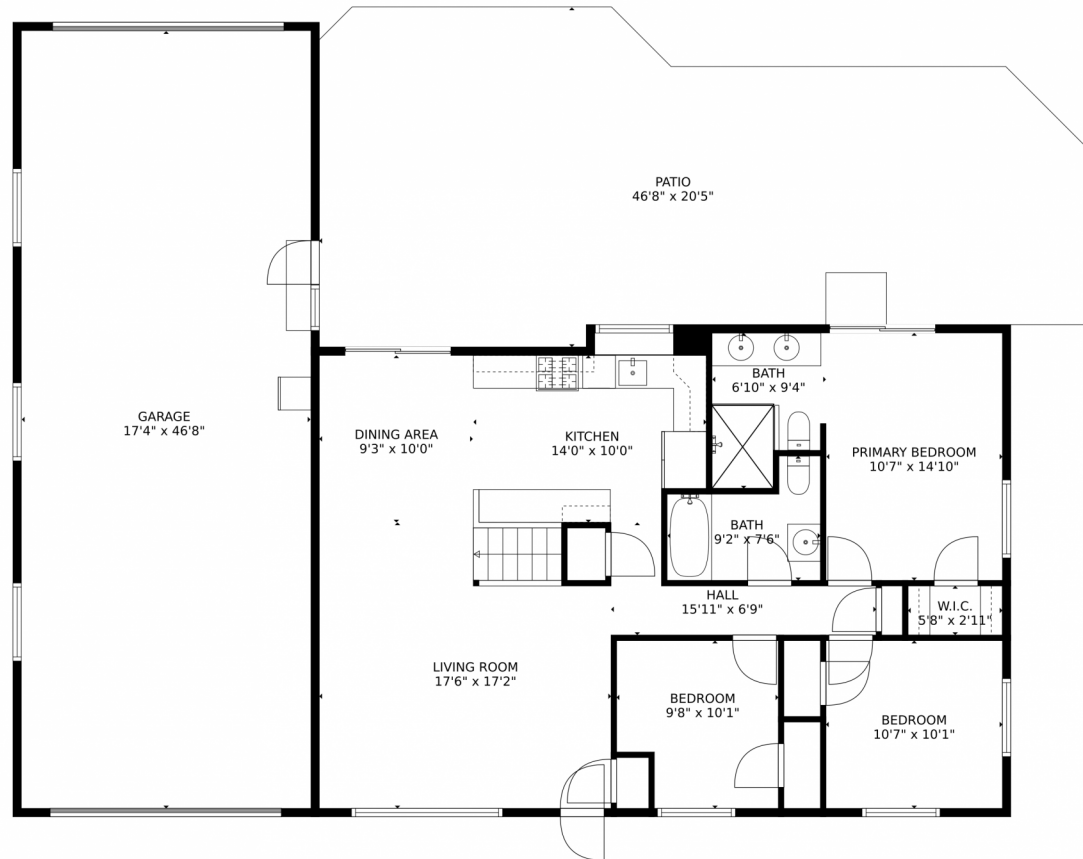

 Single Family

 2484 SQFT

 4 Beds

 3 Baths

 3 Car

 0.21 Acre

Rhonda Haglund
303-883-7136
rhonda.haglund@comcast.net
<https://rhondahaglund.kw.com/>

2321 Braun Drive, Golden, CO 80401 – main level

TOTAL: 2263 sq. ft

Below Ground: 1115 sq. ft, FLOOR 2: 1148 sq. ft

EXCLUDED AREAS: GARAGE: 812 sq. ft, PATIO: 797 sq. ft

MEASUREMENTS CALCULATED BY V1Photos.com ARE DEEMED HIGHLY RELIABLE BUT NOT GUARANTEED.

Disclaimer: Sizes and Dimensions are Approximate, Actual May Vary.

Rhonda Haglund
303-883-7136
rhonda.haglund@comcast.net
<https://rhondahaglund.kw.com/>

TOTAL: 2263 sq. ft
Below Ground: 1115 sq. ft, FLOOR 2: 1148 sq. ft
EXCLUDED AREAS: GARAGE: 812 sq. ft, PATIO: 797 sq. ft
MEASUREMENTS CALCULATED BY V1Photos.com ARE DEEMED HIGHLY RELIABLE BUT NOT GUARANTEED.

FLOOR 1

TOTAL: 2263 sq. ft
Below Ground: 1115 sq. ft, FLOOR 2: 1148 sq. ft
EXCLUDED AREAS: GARAGE: 812 sq. ft, PATIO: 797 sq. ft
MEASUREMENTS CALCULATED BY V1Photos.com ARE DEEMED HIGHLY RELIABLE BUT NOT GUARANTEED.