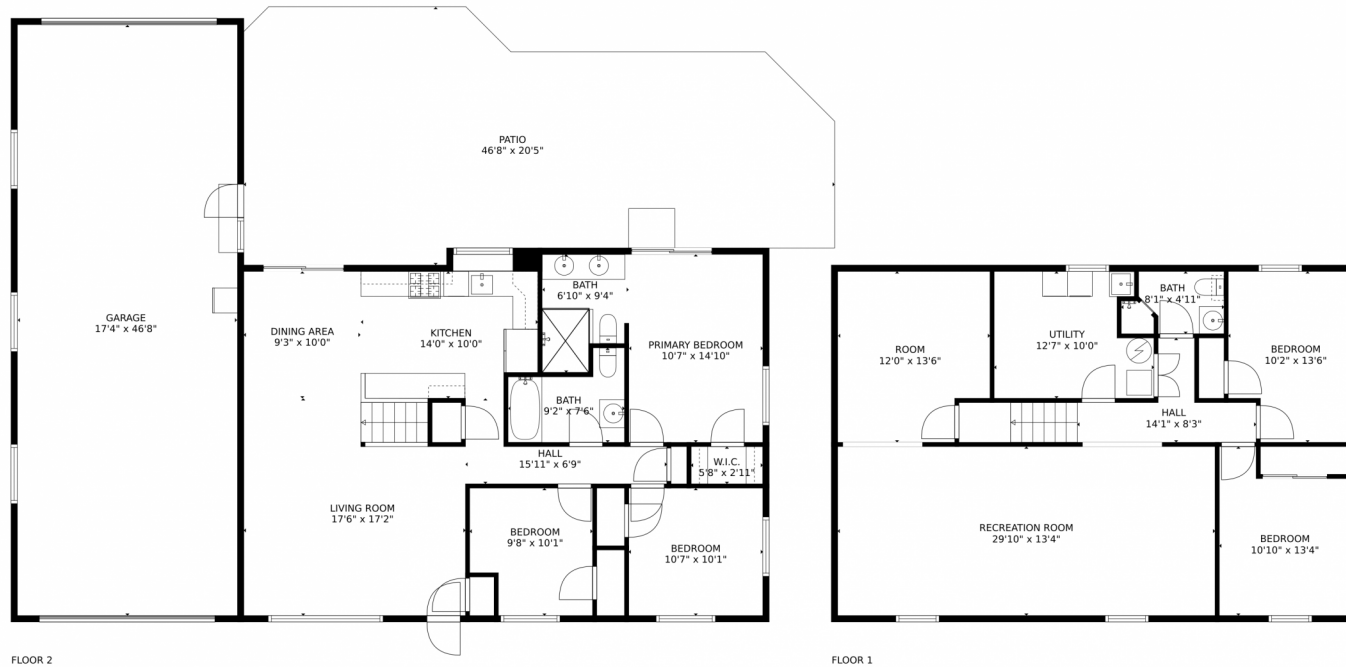

2321 Braun Drive, Golden, CO 80401 — all levels

FLOOR 2

FLOOR 1

TOTAL: 2263 sq. ft
Below Ground: 1115 sq. ft, FLOOR 2: 1148 sq. ft
EXCLUDED AREAS: GARAGE: 812 sq. ft, PATIO: 797 sq. ft
MEASUREMENTS CALCULATED BY V1Photos.com ARE DEEMED HIGHLY RELIABLE BUT NOT GUARANTEED.

Disclaimer: Sizes and Dimensions are Approximate, Actual May Vary.

Rhonda Haglund
303-883-7136
rhonda.haglund@comcast.net
<https://rhondahaglund.kw.com/>

Scan code
for more
property
details