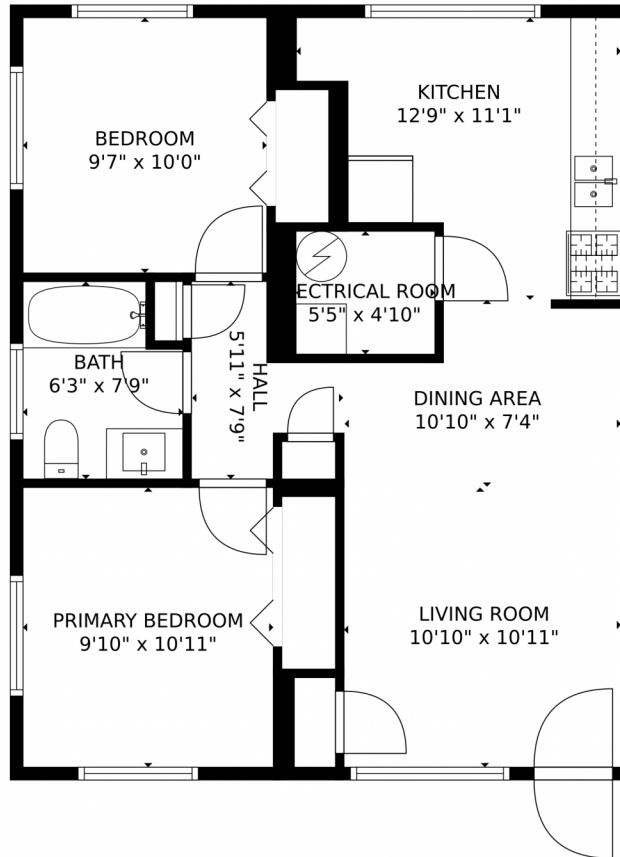

5570 South Elati Street, Littleton, CO 80120 – Main Level

TOTAL: 658 sq. ft
FLOOR 1: 658 sq. ft
EXCLUDED AREAS: ELECTRICAL ROOM: 30 sq. ft

Disclaimer: Sizes and Dimensions are Approximate, Actual May Vary.

Taylor Haas

303-665-7368

taylorh@coloradorpm.com

<https://www.coloradorpm.com/available-rental-properties-denver>

Scan code
for more
property
details