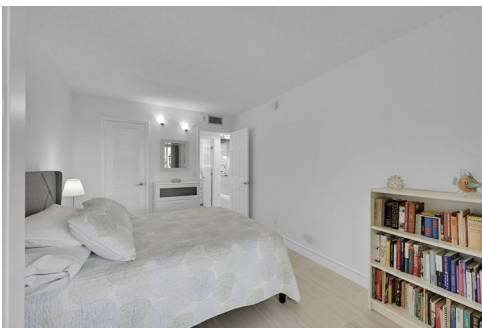

2003 Ellesmere A
 Deerfield Beach, FL 33442
 COMMUNITY: Century Village

 Condominium  841 SQFT  2 Beds  1/1 Baths

Lori Bennett
 954-895-6789
 lori.bennett@rogintegrityflorida.com
<https://www.LoriBennettRealty.com>