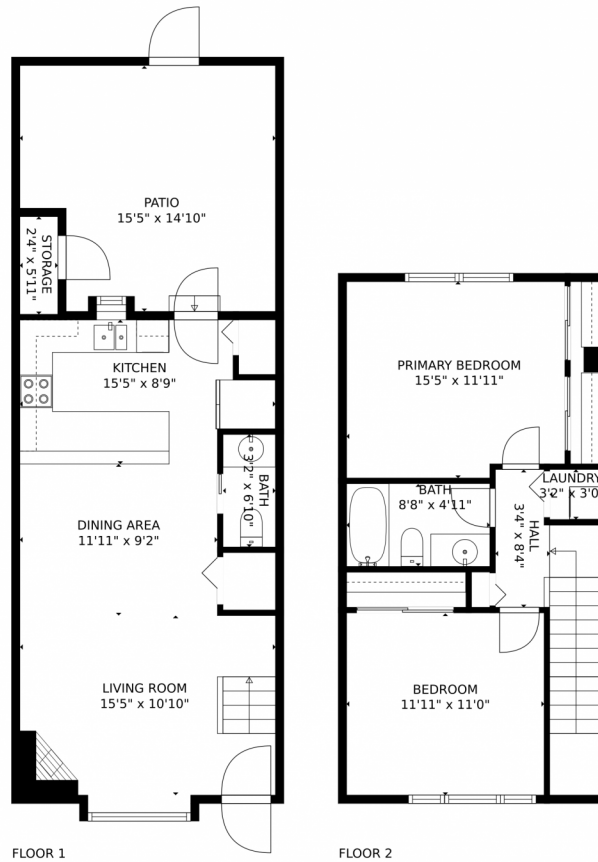

1239 South Flower Circle, Lakewood, CO 80232 – 1st Floor

TOTAL: 925 sq. ft
Below Ground: 445 sq. ft, FLOOR 2: 480 sq. ft
EXCLUDED AREAS: PATIO: 210 sq. ft, STORAGE: 14 sq. ft, EMBEDDED WINDOW: 11 sq. ft
MEASUREMENTS CALCULATED BY V1Photos.com ARE DEEMED HIGHLY RELIABLE BUT NOT GUARANTEED.

TOTAL: 925 sq. ft
Below Ground: 445 sq. ft, FLOOR 2: 480 sq. ft
EXCLUDED AREAS: PATIO: 210 sq. ft, STORAGE: 14 sq. ft, EMBEDDED WINDOW: 11 sq. ft
MEASUREMENTS CALCULATED BY V1Photos.com ARE DEEMED HIGHLY RELIABLE BUT NOT GUARANTEED.

1239 South Flower Circle, Lakewood, CO 80232 – All Floors

TOTAL: 925 sq. ft
Below Ground: 445 sq. ft, FLOOR 2: 480 sq. ft
EXCLUDED AREAS: PATIO: 210 sq. ft, STORAGE: 14 sq. ft, EMBEDDED WINDOW: 11 sq. ft
MEASUREMENTS CALCULATED BY V1Photos.COM ARE DEEMED HIGHLY RELIABLE BUT NOT GUARANTEED.