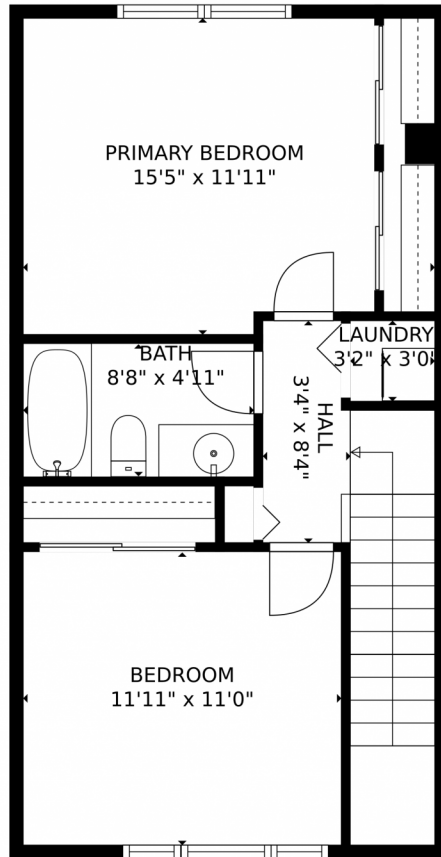

1239 South Flower Circle, Lakewood, CO 80232 – 1st Floor

TOTAL: 925 sq. ft
Below Ground: 445 sq. ft, FLOOR 2: 480 sq. ft
EXCLUDED AREAS: PATIO: 210 sq. ft, STORAGE: 14 sq. ft, EMBEDDED WINDOW: 11 sq. ft
MEASUREMENTS CALCULATED BY V1Photos.com ARE DEEMED HIGHLY RELIABLE BUT NOT GUARANTEED.

Disclaimer: Sizes and Dimensions are Approximate, Actual May Vary.

Taylor Haas
303-665-7368
taylorh@coloradorpm.com
<https://www.coloradorpm.com/available-rental-properties-denver>

1239 South Flower Circle, Lakewood, CO 80232 – 2nd Floor

TOTAL: 925 sq. ft
Below Ground: 445 sq. ft, FLOOR 2: 480 sq. ft
EXCLUDED AREAS: PATIO: 210 sq. ft, STORAGE: 14 sq. ft, EMBEDDED WINDOW: 11 sq. ft
MEASUREMENTS CALCULATED BY V1Photos.com ARE DEEMED HIGHLY RELIABLE BUT NOT GUARANTEED.

1239 South Flower Circle, Lakewood, CO 80232 – All Floors

TOTAL: 925 sq. ft
Below Ground: 445 sq. ft, FLOOR 2: 480 sq. ft
EXCLUDED AREAS: PATIO: 210 sq. ft, STORAGE: 14 sq. ft, EMBEDDED WINDOW: 11 sq. ft
MEASUREMENTS CALCULATED BY V1Photos.COM ARE DEEMED HIGHLY RELIABLE BUT NOT GUARANTEED.