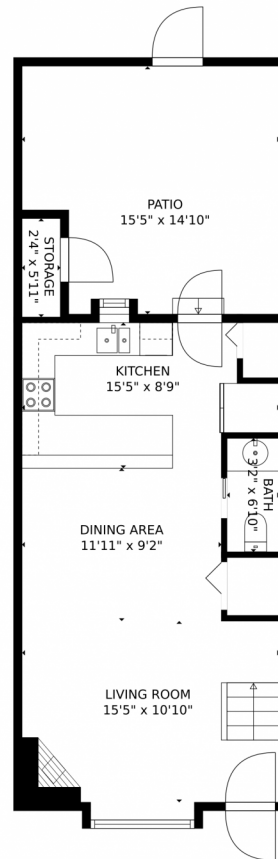

1239 South Flower Circle, Lakewood, CO 80232 – 1st Floor

TOTAL: 925 sq. ft
Below Ground: 445 sq. ft, FLOOR 2: 480 sq. ft
EXCLUDED AREAS: PATIO: 210 sq. ft, STORAGE: 14 sq. ft, EMBEDDED WINDOW: 11 sq. ft
MEASUREMENTS CALCULATED BY V1Photos.com ARE DEEMED HIGHLY RELIABLE BUT NOT GUARANTEED.

Disclaimer: Sizes and Dimensions are Approximate, Actual May Vary.

Taylor Haas
303-665-7368
taylorh@coloradorpm.com
<https://www.coloradorpm.com/available-rental-properties-denver>

1239 South Flower Circle, Lakewood, CO 80232 – 2nd Floor

TOTAL: 925 sq. ft
Below Ground: 445 sq. ft, FLOOR 2: 480 sq. ft
EXCLUDED AREAS: PATIO: 210 sq. ft, STORAGE: 14 sq. ft, EMBEDDED WINDOW: 11 sq. ft
MEASUREMENTS CALCULATED BY V1Photos.com ARE DEEMED HIGHLY RELIABLE BUT NOT GUARANTEED.

1239 South Flower Circle, Lakewood, CO 80232 – All Floors

TOTAL: 925 sq. ft
Below Ground: 445 sq. ft, FLOOR 2: 480 sq. ft
EXCLUDED AREAS: PATIO: 210 sq. ft, STORAGE: 14 sq. ft, EMBEDDED WINDOW: 11 sq. ft
MEASUREMENTS CALCULATED BY V1Photos.COM ARE DEEMED HIGHLY RELIABLE BUT NOT GUARANTEED.