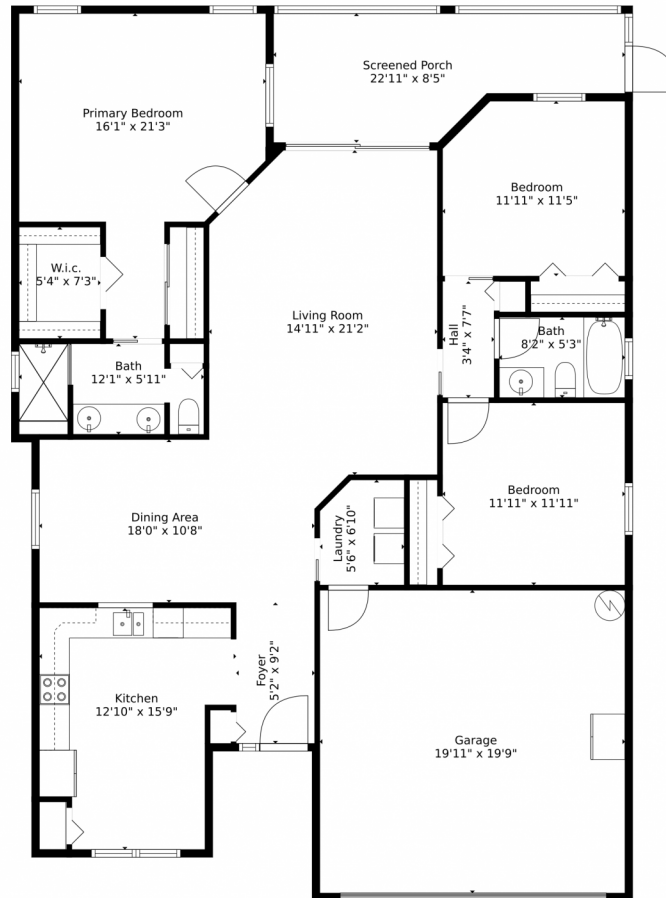

301 Hawthorne Lane
Vero Beach, FL 32962

 Single Family

 1689 SQFT

 2 Beds

 2/1 Baths

 0.37 Acre

Jason M Coley
772-201-5229
jason@teamcoley.com
<https://teamcoley.asrefl.com/>

Measurements Calculated By V1photos.com Are Deemed Highly Reliable But Not Guaranteed

Disclaimer: Sizes and Dimensions are Approximate, Actual May Vary.

Jason M Coley
772-201-5229
jason@teamcoley.com
<https://teamcoley.asrefl.com/>