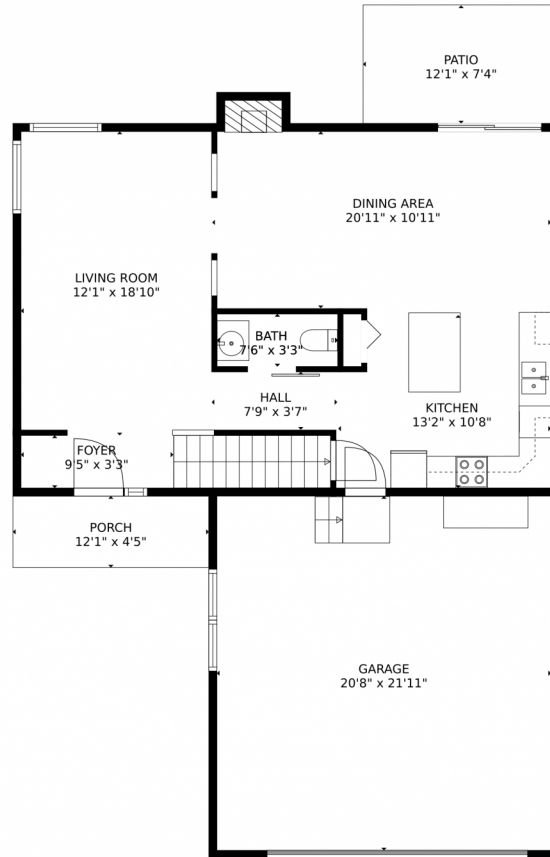

Jerry Haberkorn
 303-919-5032
 jhaberkorn@remax.net

5621 South Lansing Court, Englewood, CO 80111 — Upper Level

TOTAL: 2067 sq. ft
Below Ground: 584 sq. ft, FLOOR 2: 724 sq. ft, FLOOR 3: 759 sq. ft
EXCLUDED AREAS: BASEMENT: 139 sq. ft, PATIO: 89 sq. ft, PORCH: 53 sq. ft,
GARAGE: 453 sq. ft, FIREPLACE: 5 sq. ft
MEASUREMENTS CALCULATED BY V1Photos.COM ARE DEEMED HIGHLY RELIABLE BUT NOT GUARANTEED.

Disclaimer: Sizes and Dimensions are Approximate, Actual May Vary.

Jerry Haberkorn
303-919-5032
jhaberkorn@remax.net

5621 South Lansing Court, Englewood, CO 80111 – Main Level

TOTAL: 2067 sq. ft
Below Ground: 584 sq. ft, FLOOR 2: 724 sq. ft, FLOOR 3: 759 sq. ft
EXCLUDED AREAS: BASEMENT: 139 sq. ft, PATIO: 89 sq. ft, PORCH: 53 sq. ft,
GARAGE: 453 sq. ft, FIREPLACE: 5 sq. ft
MEASUREMENTS CALCULATED BY V1Photos.com ARE DEEMED HIGHLY RELIABLE BUT NOT GUARANTEED.

Disclaimer: Sizes and Dimensions are Approximate, Actual May Vary.

Jerry Haberkorn
303-919-5032
jhaberkorn@remax.net

5621 South Lansing Court, Englewood, CO 80111 — Lower Level

TOTAL: 2067 sq. ft
Below Ground: 584 sq. ft, FLOOR 2: 724 sq. ft, FLOOR 3: 759 sq. ft
EXCLUDED AREAS: BASEMENT: 139 sq. ft, PATIO: 89 sq. ft, PORCH: 53 sq. ft,
GARAGE: 453 sq. ft, FIREPLACE: 5 sq. ft
MEASUREMENTS CALCULATED BY V1Photos.com ARE DEEMED HIGHLY RELIABLE BUT NOT GUARANTEED.