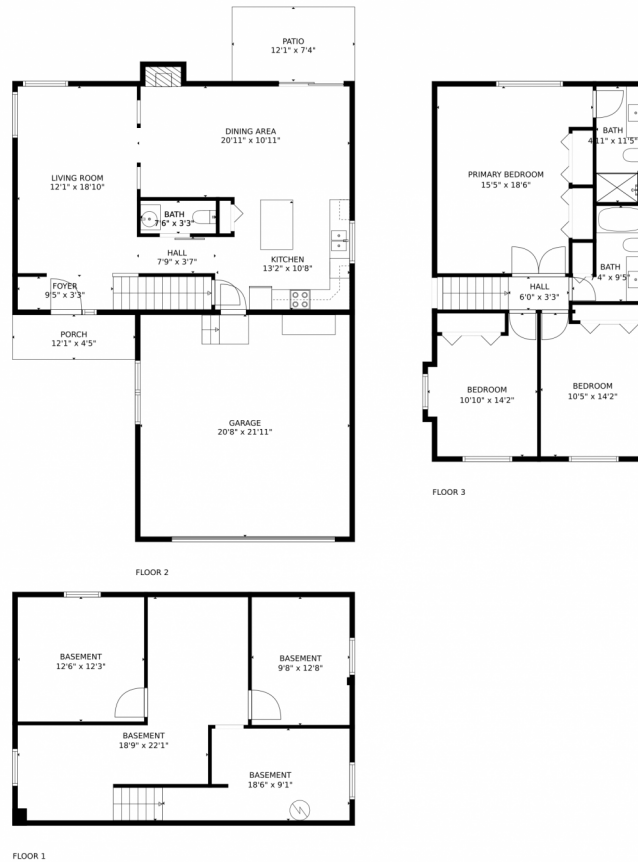

5621 South Lansing Court, Englewood, CO 80111 — All Levels

TOTAL: 2067 sq. ft

Below Ground: 584 sq. ft, FLOOR 2: 724 sq. ft, FLOOR 3: 759 sq. ft
EXCLUDED AREAS: BASEMENT: 139 sq. ft, PATIO: 89 sq. ft, PORCH: 53 sq. ft,
GARAGE: 453 sq. ft, FIREPLACE: 5 sq. ft

Disclaimer: Sizes and Dimensions are Approximate, Actual May Vary.

Jerry Haberkorn
303-919-5032
jhaberkorn@remax.net