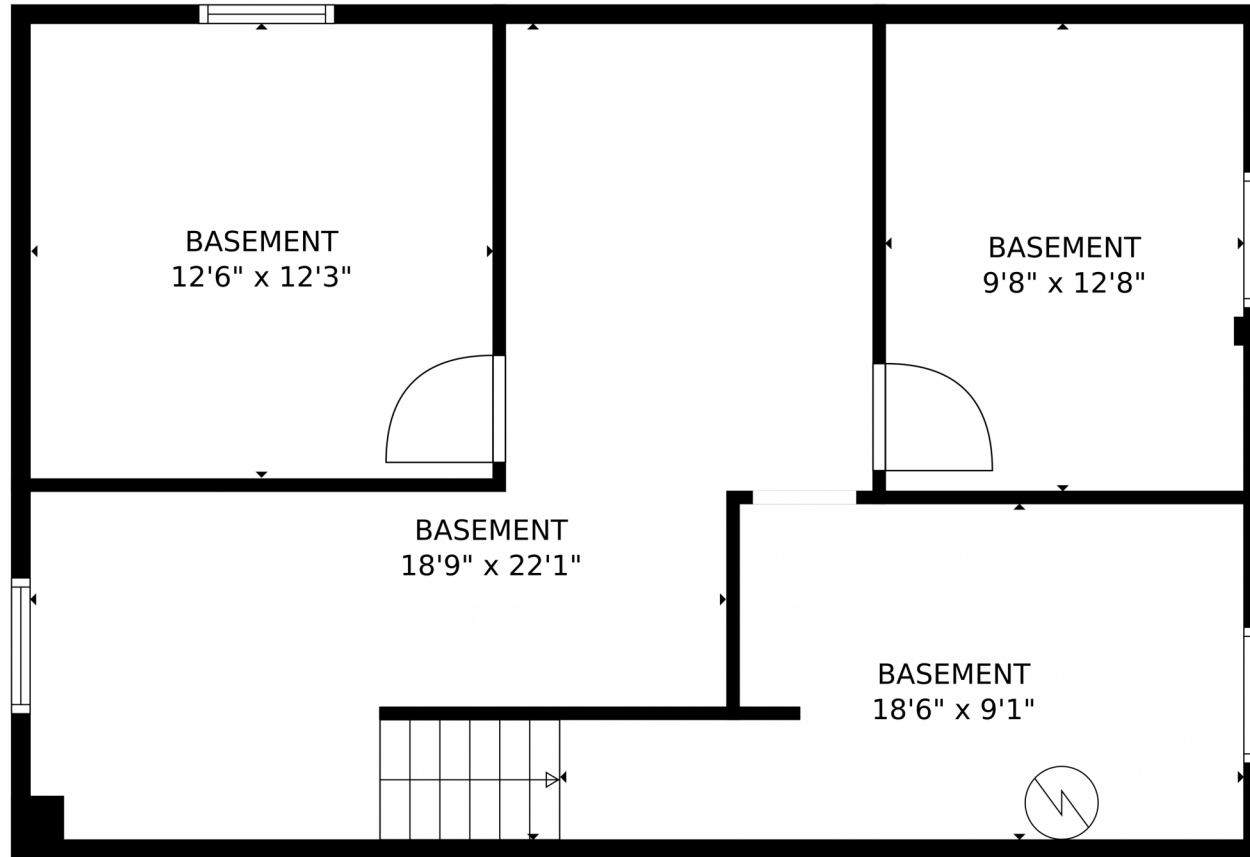

Jerry Haberkorn
 303-919-5032
 jhaberkorn@remax.net

5621 South Lansing Court, Englewood, CO 80111 — Upper Level

TOTAL: 2067 sq. ft
Below Ground: 584 sq. ft, FLOOR 2: 724 sq. ft, FLOOR 3: 759 sq. ft
EXCLUDED AREAS: BASEMENT: 139 sq. ft, PATIO: 89 sq. ft, PORCH: 53 sq. ft,
GARAGE: 453 sq. ft, FIREPLACE: 5 sq. ft
MEASUREMENTS CALCULATED BY V1Photos.COM ARE DEEMED HIGHLY RELIABLE BUT NOT GUARANTEED.

Disclaimer: Sizes and Dimensions are Approximate, Actual May Vary.

Jerry Haberkorn
303-919-5032
jhaberkorn@remax.net

5621 South Lansing Court, Englewood, CO 80111 – Main Level

TOTAL: 2067 sq. ft
Below Ground: 584 sq. ft, FLOOR 2: 724 sq. ft, FLOOR 3: 759 sq. ft
EXCLUDED AREAS: BASEMENT: 139 sq. ft, PATIO: 89 sq. ft, PORCH: 53 sq. ft,
GARAGE: 453 sq. ft, FIREPLACE: 5 sq. ft
MEASUREMENTS CALCULATED BY V1Photos.com ARE DEEMED HIGHLY RELIABLE BUT NOT GUARANTEED.

Disclaimer: Sizes and Dimensions are Approximate, Actual May Vary.

Jerry Haberkorn
303-919-5032
jhaberkorn@remax.net

5621 South Lansing Court, Englewood, CO 80111 — Lower Level

TOTAL: 2067 sq. ft
Below Ground: 584 sq. ft, FLOOR 2: 724 sq. ft, FLOOR 3: 759 sq. ft
EXCLUDED AREAS: BASEMENT: 139 sq. ft, PATIO: 89 sq. ft, PORCH: 53 sq. ft,
GARAGE: 453 sq. ft, FIREPLACE: 5 sq. ft
MEASUREMENTS CALCULATED BY V1Photos.com ARE DEEMED HIGHLY RELIABLE BUT NOT GUARANTEED.

Disclaimer: Sizes and Dimensions are Approximate, Actual May Vary.

Jerry Haberkorn
303-919-5032
jhaberkorn@remax.net

5621 South Lansing Court, Englewood, CO 80111 — All Levels

TOTAL: 2067 sq. ft

Below Ground: 584 sq. ft, FLOOR 2: 724 sq. ft, FLOOR 3: 759 sq. ft
EXCLUDED AREAS: BASEMENT: 139 sq. ft, PATIO: 89 sq. ft, PORCH: 53 sq. ft,
GARAGE: 453 sq. ft, FIREPLACE: 5 sq. ft