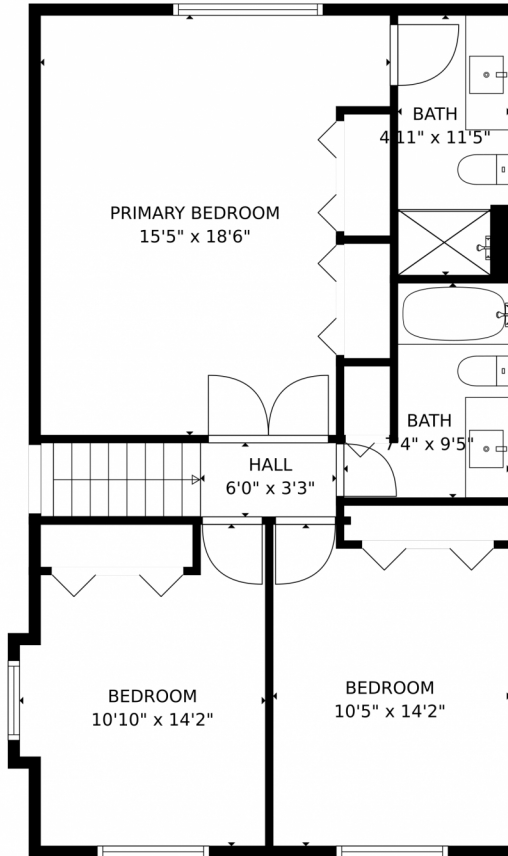

5621 South Lansing Court
 Englewood, CO 80111
 COMMUNITY: Cherry Creek Vista

PRICE \$675,000

Single Family 1482 SQFT 3 Beds 2/1 Baths 2 Car

PROPERTY DETAILS

Welcome to this beautiful Cherry Creek Vista home! With 3 bedrooms, 2.5 baths, and a finished basement, this 1,482 sq foot palace is perfect for you. The updated kitchen features granite countertops, tile backsplash, and stainless appliances. The cozy fireplace adds a warm atmosphere to the main floor. The primary bedroom has an upgraded bathroom and spacious closets. The finished basement offers plenty of room for a second great room, game room, or study. Enjoy quick access to Cherry Creek State Park and nearby amenities. Don't miss out on this amazing opportunity!

Jerry Haberkorn
 303-919-5032
 jhaberkorn@remax.net

5621 South Lansing Court, Englewood, CO 80111 — Upper Level

TOTAL: 2067 sq. ft
Below Ground: 584 sq. ft, FLOOR 2: 724 sq. ft, FLOOR 3: 759 sq. ft
EXCLUDED AREAS: BASEMENT: 139 sq. ft, PATIO: 89 sq. ft, PORCH: 53 sq. ft,
GARAGE: 453 sq. ft, FIREPLACE: 5 sq. ft
MEASUREMENTS CALCULATED BY V1Photos.COM ARE DEEMED HIGHLY RELIABLE BUT NOT GUARANTEED.

Disclaimer: Sizes and Dimensions are Approximate, Actual May Vary.

Jerry Haberkorn
303-919-5032
jhaberkorn@remax.net

5621 South Lansing Court, Englewood, CO 80111 – Main Level

TOTAL: 2067 sq. ft
Below Ground: 584 sq. ft, FLOOR 2: 724 sq. ft, FLOOR 3: 759 sq. ft
EXCLUDED AREAS: BASEMENT: 139 sq. ft, PATIO: 89 sq. ft, PORCH: 53 sq. ft,
GARAGE: 453 sq. ft, FIREPLACE: 5 sq. ft
MEASUREMENTS CALCULATED BY V1Photos.com ARE DEEMED HIGHLY RELIABLE BUT NOT GUARANTEED.