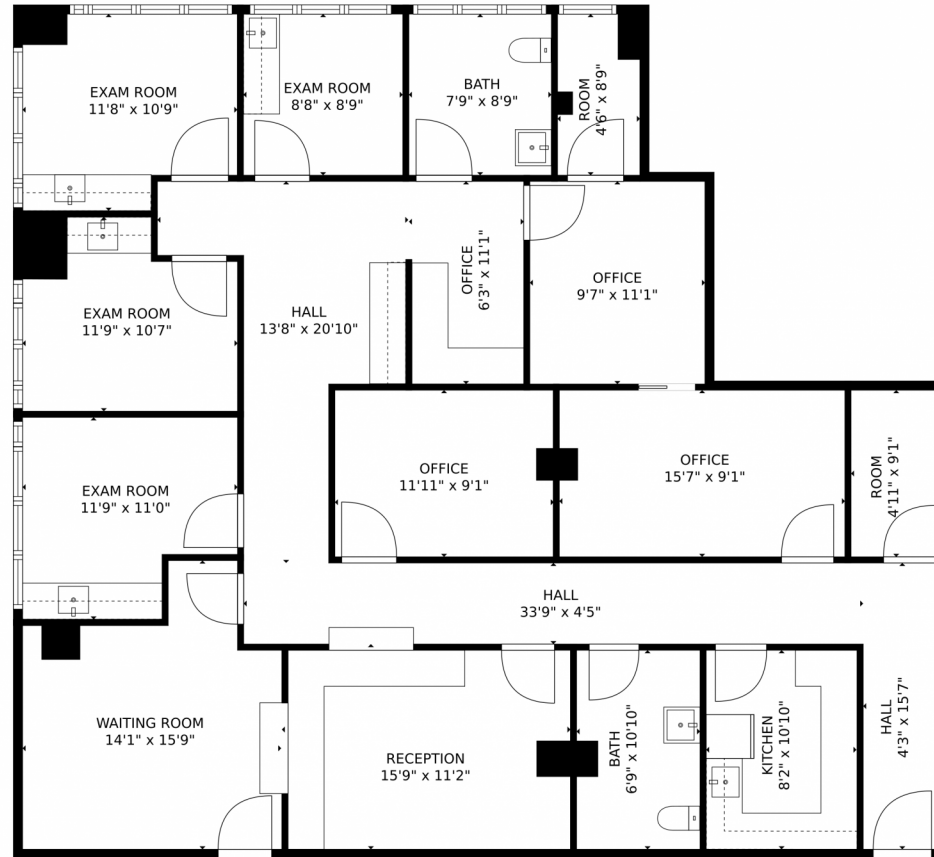

TOTAL: 1984 sq. ft
FLOOR 1: 1984 sq. ft

Disclaimer: Sizes and Dimensions are Approximate, Actual May Vary.

Christopher Hall
954-707-1307
christopherhall@keyes.com