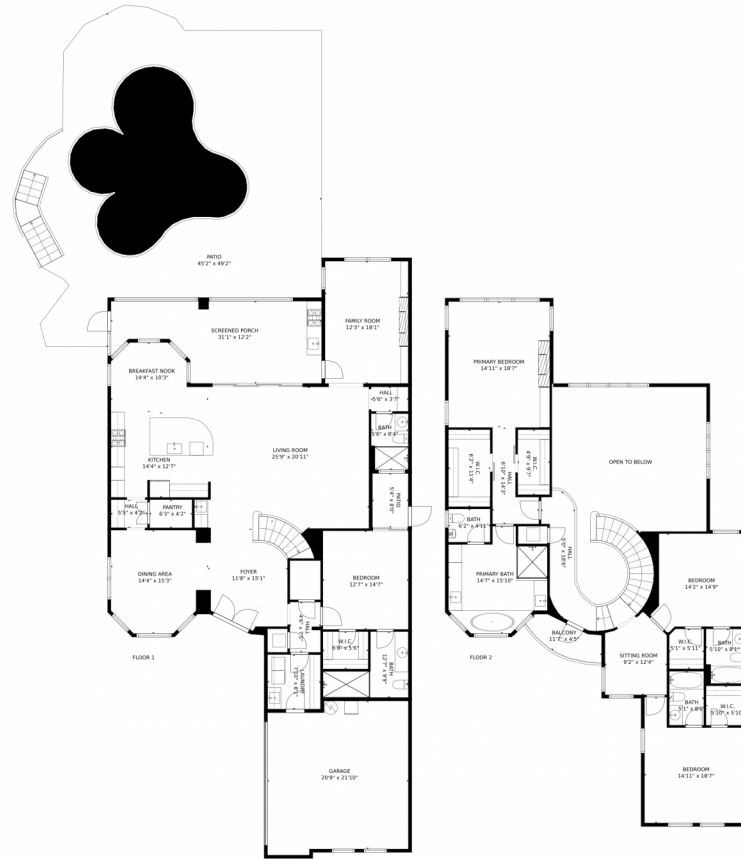

16686 Picardy Way, Delray Beach, FL 33446 — All Floors

TOTAL: 4049 sq. ft
FLOOR 1: 2461 sq. ft, FLOOR 2: 1588 sq. ft
EXCLUDED AREAS: PATIO: 1337 sq. ft, SCREENED PORCH: 310 sq. ft, OPEN TO BELOW: 511 sq. ft,
BALCONY: 47 sq. ft

Disclaimer: Sizes and Dimensions are Approximate, Actual May Vary.

Ashlee Kilayko
954-551-2475
ashleeduplin@gmail.com