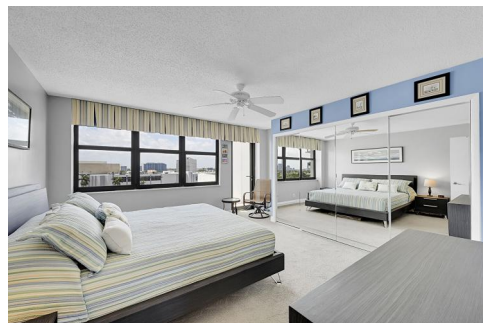

936 Intracoastal Drive  
Fort Lauderdale, FL 33304  
COMMUNITY: The Corinthian Condominium

MLS # A11566527  
PRICE \$895,000

Condominium

1620 SQFT

2 Beds

2 Baths

1 Car

**Paul Stanovich**  
954-557-6652  
paulstanovich@aol.com