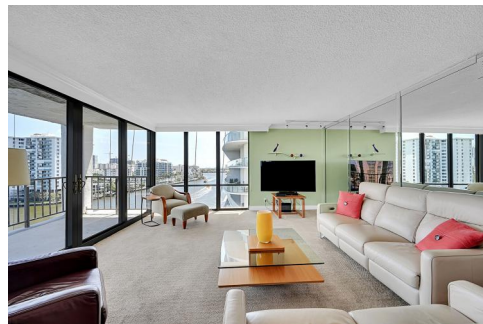

936 Intracoastal Drive  
Fort Lauderdale, FL 33304  
COMMUNITY: The Corinthian Condominium

MLS # A11566527  
PRICE \$895,000

Condominium

1620 SQFT

2 Beds

2 Baths

1 Car

**Paul Stanovich**  
954-557-6652  
paulstanovich@aol.com