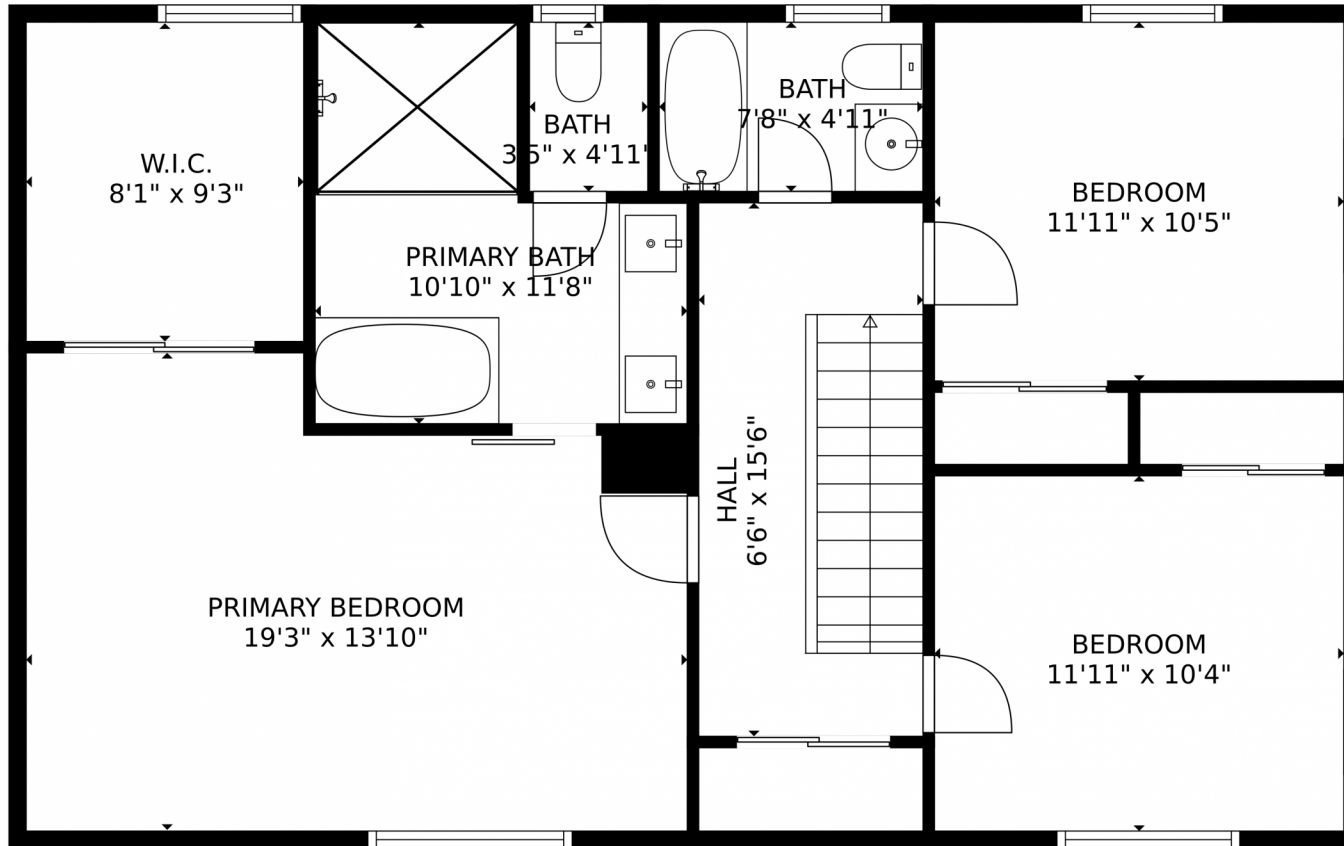

TOTAL: 2604 sq. ft
Below Ground: 712 sq. ft, FLOOR 2: 991 sq. ft, FLOOR 3: 901 sq. ft
EXCLUDED AREAS: GARAGE: 389 sq. ft, DECK: 211 sq. ft, FIREPLACE: 9 sq. ft
MEASUREMENTS CALCULATED BY V1Photos.com ARE DEEMED HIGHLY RELIABLE BUT NOT GUARANTEED.

Disclaimer: Sizes and Dimensions are Approximate, Actual May Vary.

Taylor Haas
303-665-7368
taylorh@coloradorpm.com
<https://www.coloradorpm.com/available-rental-properties-denver>

TOTAL: 2604 sq. ft
Below Ground: 712 sq. ft, FLOOR 2: 991 sq. ft, FLOOR 3: 901 sq. ft
EXCLUDED AREAS: GARAGE: 389 sq. ft, DECK: 211 sq. ft, FIREPLACE: 9 sq. ft
MEASUREMENTS CALCULATED BY V1Photos.com ARE DEEMED HIGHLY RELIABLE BUT NOT GUARANTEED.