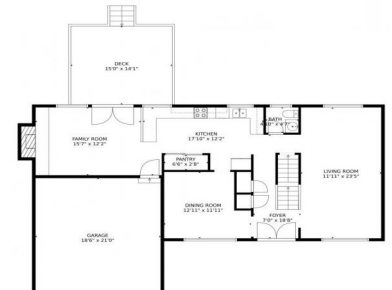

8615 East Dartmouth Avenue, Denver, CO 80231 - main level

Single Family 2765 SQFT

Taylor Haas
303-665-7368
taylorh@coloradorpm.com
<https://www.coloradorpm.com/available-rental-properties-denver>