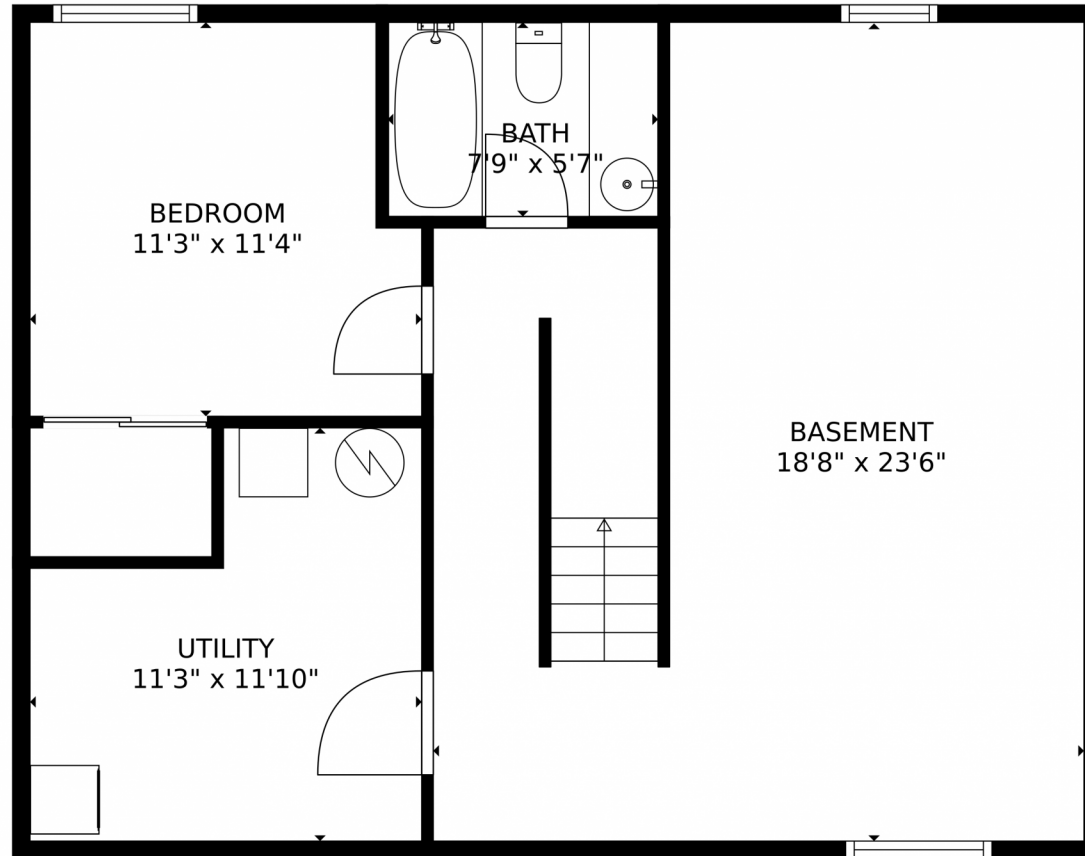

TOTAL: 2604 sq. ft
Below Ground: 712 sq. ft, FLOOR 2: 991 sq. ft, FLOOR 3: 901 sq. ft
EXCLUDED AREAS: GARAGE: 389 sq. ft, DECK: 211 sq. ft, FIREPLACE: 9 sq. ft
MEASUREMENTS CALCULATED BY V1Photos.com ARE DEEMED HIGHLY RELIABLE BUT NOT GUARANTEED.

Disclaimer: Sizes and Dimensions are Approximate, Actual May Vary.

Taylor Haas
303-665-7368
taylorh@coloradorpm.com
<https://www.coloradorpm.com/available-rental-properties-denver>

TOTAL: 2604 sq. ft
Below Ground: 712 sq. ft, FLOOR 2: 991 sq. ft, FLOOR 3: 901 sq. ft
EXCLUDED AREAS: GARAGE: 389 sq. ft, DECK: 211 sq. ft, FIREPLACE: 9 sq. ft
MEASUREMENTS CALCULATED BY V1Photos.com ARE DEEMED HIGHLY RELIABLE BUT NOT GUARANTEED.