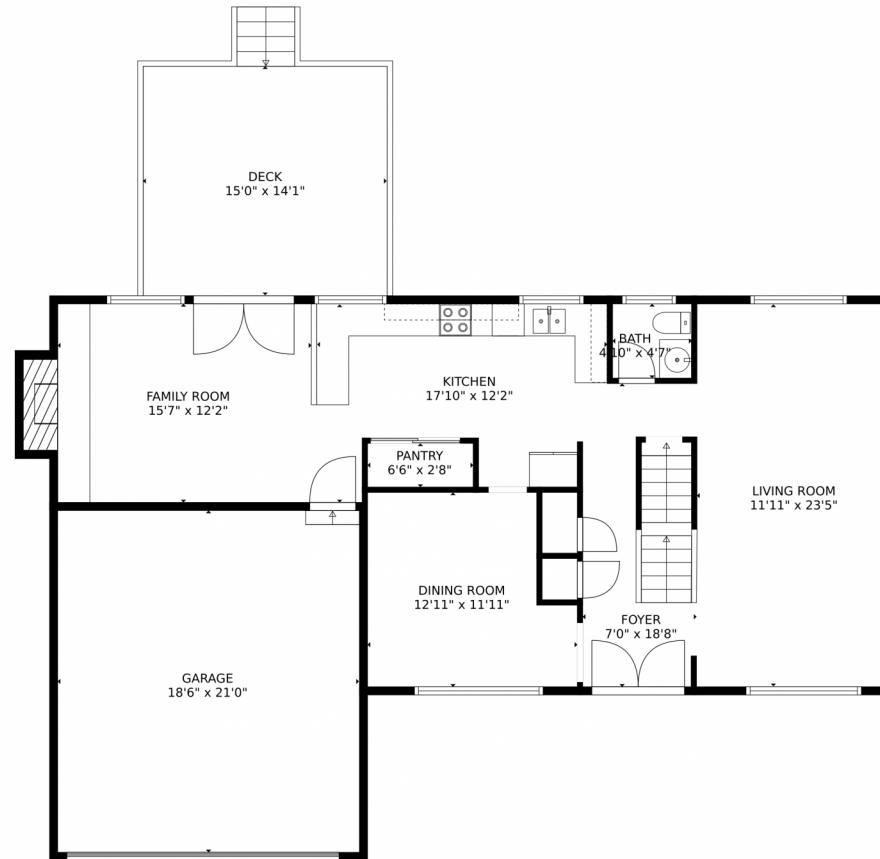

TOTAL: 2604 sq. ft
Below Ground: 712 sq. ft, FLOOR 2: 991 sq. ft, FLOOR 3: 901 sq. ft
EXCLUDED AREAS: GARAGE: 389 sq. ft, DECK: 211 sq. ft, FIREPLACE: 9 sq. ft
MEASUREMENTS CALCULATED BY V1Photos.com ARE DEEMED HIGHLY RELIABLE BUT NOT GUARANTEED.

Disclaimer: Sizes and Dimensions are Approximate, Actual May Vary.

Taylor Haas
303-665-7368
taylorh@coloradorpm.com
<https://www.coloradorpm.com/available-rental-properties-denver>

TOTAL: 2604 sq. ft
Below Ground: 712 sq. ft, FLOOR 2: 991 sq. ft, FLOOR 3: 901 sq. ft
EXCLUDED AREAS: GARAGE: 389 sq. ft, DECK: 211 sq. ft, FIREPLACE: 9 sq. ft
MEASUREMENTS CALCULATED BY V1Photos.com ARE DEEMED HIGHLY RELIABLE BUT NOT GUARANTEED.